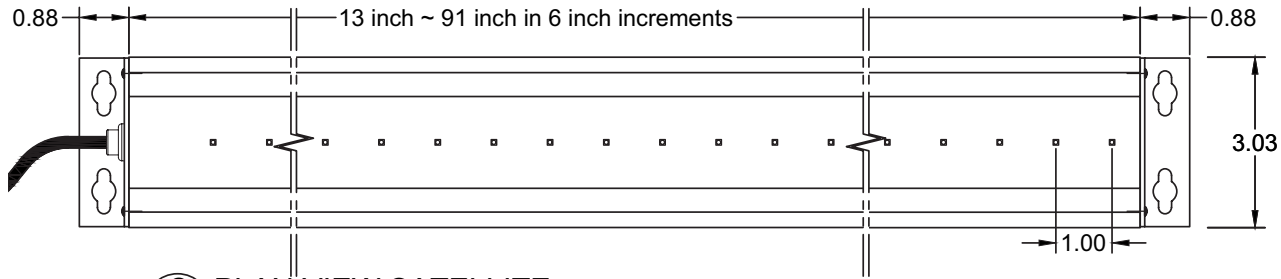

**1 PLAN VIEW MASTER**  
SCALE: 4"=1'-0"

**2 PLAN VIEW SATELLITE**  
SCALE: 4"=1'-0"

**3 ELEVATION VIEW**  
SCALE: 4"=1'-0"

Magnetic plates attach to the back.  
\*Option not available with hardwire install.

**4 END CAP**  
SCALE: 6"=1'-0"

ELECTRICAL COMPONENTS

**5 SECTION**  
SCALE: 6"=1'-0"

TECHNICAL DATA	
Parameter	Data
Power	Boost:15/ Hi:9 / Mid:5 / Lo:3
Input Voltage	90-120V
Input Current per Linear Ft	Boost:0.3 / Hi:0.2 / Mid:0.16 / Lo:0.15
Control	Touch Pad
Power Cable Length	UL Standard 10ft
LED Spacing	1/3in
Fixture Length	13"-88" in 6" increments (L-Shaped Brackets+1.76")
Fixture Width	3.03"
Total Height	0.85"
Mounting	Magnetic or L-Shaped Bracket
Available Optics	120°
Finish Options	White
LED Color Options	27K, 3K, 35K, 4K, 5K
Color Rendering Index	90+ CRI
Ratings	Dry
Total Linear ft per 20A breaker	53ft (does not include controller length)
Total Linear ft per 15A breaker	40ft (does not include controller length)
Total Linear ft per Power Feed	13ft
Transformer	N/A