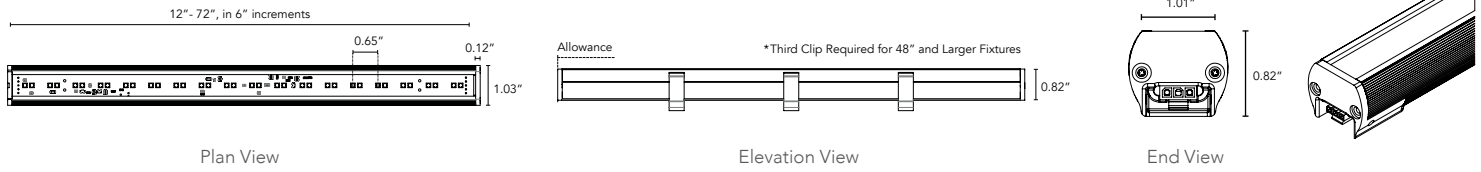

DIMENSIONS:

Note: Allow 1/4" for each end cap and 1.25" for power feed cable