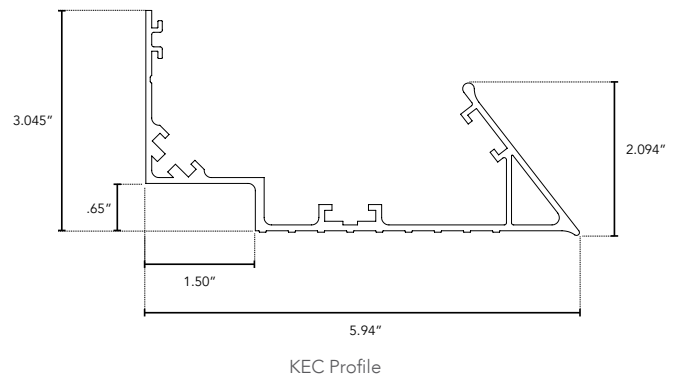

KNIFE EDGE COVE:

See Knife Edge Cove specification sheet for additional information.