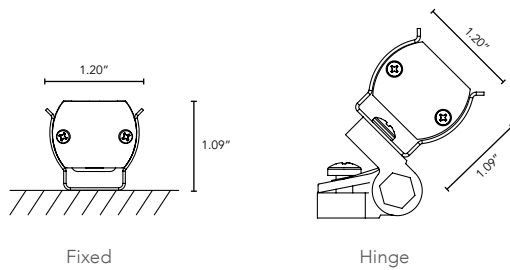

# NANOTUNE

Tuneable White Light Line Voltage  
Small Profile Linear LED Fixture

Customer: \_\_\_\_\_ Date: \_\_\_\_\_ Type: \_\_\_\_\_

Project: \_\_\_\_\_

<b>Wattage</b>	6W per linear ft.
<b>Input Voltage</b>	90-120V
<b>Control</b>	2-Channel DMX (NanoRouter), 2-Channel 0-10V
<b>Power Cable</b>	UL Standard 10 ft.
<b>Length</b>	12-72", in 6" increment
<b>Total Width</b>	1.03"
<b>Total Height</b>	0.82" (not including clip)
<b>Color Options</b>	2000K, 2400K, 2700K, 3000K, 3500K, 4000K, 5000K
<b>Mounting</b>	Fixed, Hinge
<b>Available Optics</b>	15°x40°, 120°
<b>Rating</b>	IP50
<b>Material</b>	High Temperature ABS Plastic
<b>Custom</b>	Contact Factory
<b>Dimming</b>	Patented CleanDim® Technology ensures even dimming from 0-100%.
<b>CRI</b>	90+ CRI
<b>Finish</b>	White or Black
<b>Max Run</b>	76ft. @ 120V, 156ft. @ 227V
<b>Environmental</b>	Operating temperature: -40°F-140°F Ambient(-40°C-60°C)** Storage temperature: -40°F-140°F Ambient indoor fixtures operation limited to =<50% relative humidity

### COLOR OPTION

PRODUCT	WATTAGE	LOW	MEDIUM	HIGH	VOLTAGE	OPTIC	FINISH	MOUNTING	LENS	BAFFLE	CONTROL	KNIFE EDGE COVE	ACCESSORY
NANOTUNE	6W				90V-120V								
		2000K 2200K 2400K 2700K 3000K 3500K 4000K 5000K 6500K	2000K 2200K 2400K 2700K 3000K 3500K 4000K 5000K 6500K	2000K 2200K 2400K 2700K 3000K 3500K 4000K 5000K 6500K		15°x40° 120°x120°	W White B Black	F Fixed H Hinge	C Clear CLD* Clear Light Diffused HD* Heavy Diffused	SB Square Baffle ASYM Asymmetric Baffle N No Baffle	DMX-2 Channel 0-10V-2 Channel	Y YES N NO	T Track Mount (Only available with Fixed Mounting)
									*Not Available with 10°x10° OR 15°x45° Optics				Note: Knife Edge Cove compatible.

**DIMENSIONS:**

Note: Allow 1/4" for each end cap and 1.25" for power feed cable

**MOUNTING INFORMATION:**

For vertical installation and installations above 4' please contact the factory for specific mounting instructions.