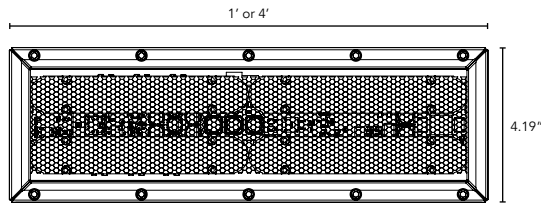

DIMENSIONS:

Plan View