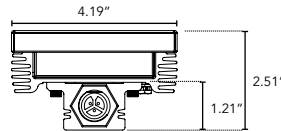

HPFB

Medium Profile Color Changing LED Fixture

Customer: _____ Date: _____

Project: _____

Wattage	32W per linear ft.*
Input Voltage	120 V or 277 V
Control	Standard DMX 512, WA5 required for wireless transmission
LED Spacing	1.0" on center
Length	1 ft., or 4 ft.
Total Height	2.51" (not including clip)
Total Width	4.19"
Color Options	RGB, RGBW, RGB/WWW, RGB/WWA
Mounting	Fixed, Swivel, or Vandal Resistant
Available Optics	10°, 30°, 60°, 10°x30°, 10°x60°, 30°x60°
Rating	IP50, IP67, IP69K
CRI	90+ for White Mixing Only
Power Cable	UL Standard 10 ft.
Material	Anodize Aluminum Housing
Lens	Clear, Diffused (interior only)
Custom	Contact Factory
Environmental	Operating temperature: -40°F-140°F Ambient(-40°C-60°C)** Storage temperature: -40°F-140°F Ambient indoor fixtures operation limited to =<50% relative humidity

REV03132025

DIMENSIONS:

Plan View

Elevation View

End View

MOUNTING INFORMATION:

For vertical installation and installations above 4' please contact the factory for specific mounting instructions.