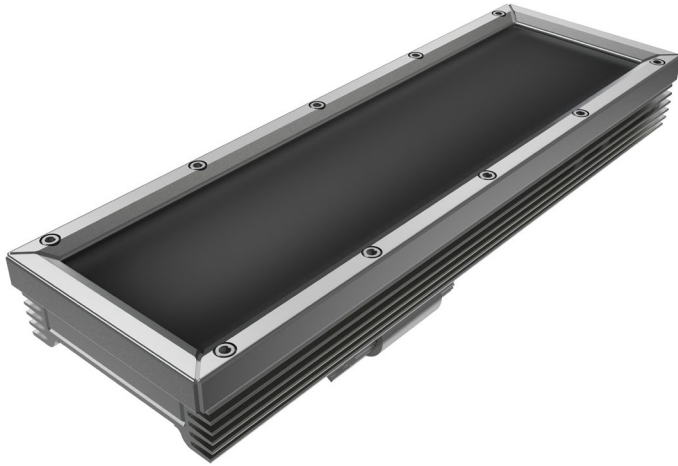

HPFB

Medium Profile Color Changing LED Fixture

Customer: _____ Date: _____

Project: _____

Wattage	32W per linear ft.*
Input Voltage	120 V or 277 V
Control	Standard DMX 512, WA5 required for wireless transmission
LED Spacing	1.0" on center
Length	1 ft., or 4 ft.
Total Height	2.51" (not including clip)
Total Width	4.19"
Color Options	RGB, RGBW, RGB/WWW, RGB/WWA
Mounting	Fixed, Swivel, or Vandal Resistant
Available Optics	10°, 30°, 60°, 10°x30°, 10°x60°, 30°x60°
Rating	IP50, IP67, IP69K
CRI	90+ for White Mixing Only
Power Cable	UL Standard 10 ft.
Material	Anodize Aluminum Housing
Lens	Clear, Diffused (interior only)
Custom	Contact Factory
Environmental	Operating temperature: -40°F-140°F Ambient(-40°C-60°C)** Storage temperature: -40°F-140°F Ambient indoor fixtures operation limited to =<50% relative humidity

*Custom wattage available upon request. Title 24 compliant fixture not to exceed 18 watts / 4ft fixture.

** Military spec available under special request-lead times may be impacted.

*Contact factory for Extreme Environment Installations

PRODUCT SPECIFICATIONS:

COLOR OPTION	OPTIC	VOLTAGE	FINISH	LOCATION	MOUNTING
HPFB			A		
RGB	10°	120V	A Clear Anodized Aluminum	I Interior-IP50	F Fixed
RGBW color & white (See Options)	30°	277V		E Exterior-IP67	S Swivel
RGB/WWW	60°				V Vandal Resistant
RGB/WWA	10°x30°				
	10°x60°				
	30°x60°				