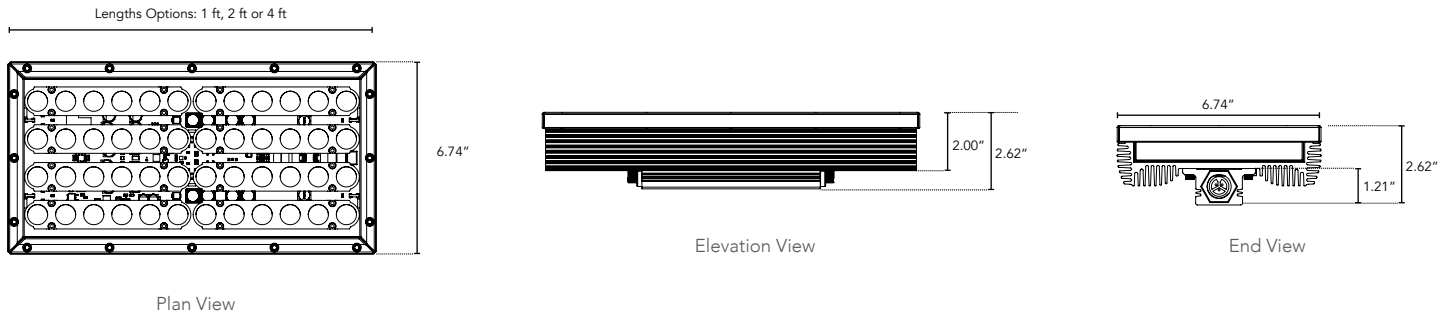

# SBL-MIX

High Intensity Color or White LED Fixture

Customer: \_\_\_\_\_ Date: \_\_\_\_\_ Type: \_\_\_\_\_  
 Project: \_\_\_\_\_

<b>Wattage</b>	65W per linear ft
<b>Input Voltage</b>	90-120 VAC , 230-277 VAC
<b>Control</b>	Standard DMX 512, Wireless DMX*
<b>LED Spacing</b>	1.0" on Center
<b>Length</b>	1 ft, 2 ft or 4 ft
<b>Total Height</b>	2.62"
<b>Total Width</b>	6.74"
<b>Color Options</b>	RGB, White Mixing
<b>Mounting</b>	Fixed or Swivel
<b>Available Optics</b>	10°x10°, 30°x30°, 60°x60°, 10°x30°, 10°x60°, 30°x60°, 120°x120°
<b>Rating</b>	IP50, IP67, IP69K*
<b>DMX</b>	Wireless
<b>Power Cable</b>	UL Standard 10 ft
<b>White Mixing Options</b>	2700K, 3000K, 3500K, 5000K, Amber
<b>Environmental</b>	Operating temperature: -40°F-140°F Ambient (-40°C-60°C)** Storage temperature: -40°F-140°F Ambient indoor fixtures operation limited to =<50% relative humidity

## PRODUCT SPECIFICATIONS:

PRODUCT	COLOR OPTION	VOLTAGE	OPTIC	FINISH	MOUNTING	LOCATION	WHITE MIXING OPTIONS	HEXCELL
SBL MIX								
	<b>RGB</b> - 3 Channel <b>RGBW</b> - 4 Channel* <b>RGB/WM</b> - 6 Channel* <b>RGBW/WM</b> - 8 Channel* <b>WM</b> White Mix - 3 Channel	<b>120V</b> <b>277V</b>	<b>10°x10°</b> <b>30°x30°</b> <b>60°x60°</b> <b>10°x30°</b> <b>10°x60°</b> <b>30°x60°</b> <b>120°x120°</b>	<b>A</b> Clear Anodized Aluminum	<b>F</b> Fixed <b>S</b> Swivel <b>H</b> Hinge <b>3Arc</b> 3" Arc Swivel <b>6Arc</b> 6" Arc Swivel <b>V</b> Vandal Proof Clip	<b>I</b> Interior-IP50 <b>E</b> Exterior-IP67	<b>2700K</b> <b>3000K</b> <b>3500K</b> <b>4000K</b> <b>5000K</b> <b>Amber</b>	<b>Y</b> Yes <b>N</b> No
	*White or Mixing - Select Options						If specifying WM or RGBW indicate white options here: (Up to 3 different options can be specified)	

**DIMENSIONS:**

**MOUNTING INFORMATION:**

For vertical installation and installations above 4' please contact the factory for specific mounting instructions.