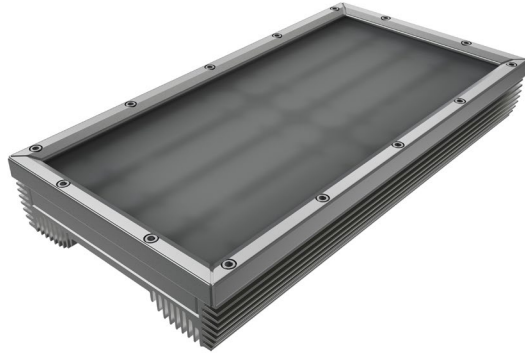

# SBL-MIX

High Intensity Color or White LED Fixture

Customer: \_\_\_\_\_ Date: \_\_\_\_\_ Type: \_\_\_\_\_  
 Project: \_\_\_\_\_

<b>Wattage</b>	65W per linear ft
<b>Input Voltage</b>	90-120 VAC , 230-277 VAC
<b>Control</b>	Standard DMX 512, Wireless DMX*
<b>LED Spacing</b>	1.0" on Center
<b>Length</b>	1 ft, 2 ft or 4 ft
<b>Total Height</b>	2.62"
<b>Total Width</b>	6.74"
<b>Color Options</b>	RGB, White Mixing
<b>Mounting</b>	Fixed or Swivel
<b>Available Optics</b>	10°x10°, 30°x30°, 60°x60°, 10°x30°, 10°x60°, 30°x60°, 120°x120°
<b>Rating</b>	IP50, IP67, IP69K*
<b>DMX</b>	Wireless
<b>Power Cable</b>	UL Standard 10 ft
<b>White Mixing Options</b>	2700K, 3000K, 3500K, 5000K, Amber
<b>Environmental</b>	Operating temperature: -40°F-140°F Ambient (-40°C-60°C)** Storage temperature: -40°F-140°F Ambient indoor fixtures operation limited to =<50% relative humidity

## PRODUCT SPECIFICATIONS:

PRODUCT	COLOR OPTION	VOLTAGE	OPTIC	FINISH	MOUNTING	LOCATION	WHITE MIXING OPTIONS	HEXCELL
SBL MIX								
	<b>RGB</b> - 3 Channel <b>RGBW</b> - 4 Channel* <b>RGB/WM</b> - 6 Channel* <b>RGBW/WM</b> - 8 Channel* <b>WM</b> White Mix - 3 Channel	<b>120V</b> <b>277V</b>	<b>10°x10°</b> <b>30°x30°</b> <b>60°x60°</b> <b>10°x30°</b> <b>10°x60°</b> <b>30°x60°</b> <b>120°x120°</b>	<b>A</b> Clear Anodized Aluminum	<b>F</b> Fixed <b>S</b> Swivel <b>H</b> Hinge <b>3Arc</b> 3" Arc Swivel <b>6Arc</b> 6" Arc Swivel <b>V</b> Vandal Proof Clip	<b>I</b> Interior-IP50 <b>E</b> Exterior-IP67	<b>2700K</b> <b>3000K</b> <b>3500K</b> <b>4000K</b> <b>5000K</b> <b>Amber</b>	<b>Y</b> Yes <b>N</b> No
	*White or Mixing - Select Options						If specifying WM or RGBW indicate white options here: (Up to 3 different options can be specified)	