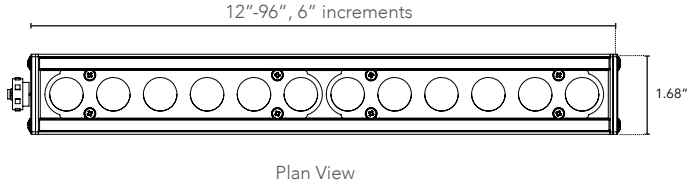

HPNLS-TW

Small Profile Tuneable White
Linear LED Fixture

Customer: _____ Date: _____ Type: _____

Project: _____

Wattage	14W per linear ft*
Input Voltage	90-120V, 230-277V
Control	Standard DMX 512
LED Spacing	1.0" on Center
Length	12"-96", in 12" increments
Total Height	1.68"
Total Width	1.80" (not including clip)
Color Options	2000K, 2200K, 2400K, 2700K, 3000K, 3500K, 4000K, 5000K
Mounting	Fixed, Swivel, Hinge, Vandal, 6", 12", 18" Extended Arm
Available Optics	10°x10°, 30°x30°, 60°x 60°, 10°x30°, 10°x60°, 30°x60°, 100°x100°
Rating	IP50, IP67, IP69K
CRI	90+ CRI
Power Cable	UL Standard 10 ft
Environmental	Operating temperature: -40°F-140°F Ambient(-40°C-60°C)** Storage temperature: -40°F-140°F Ambient indoor fixtures operation limited to =<50% relative humidity

** Military spec available under special request-lead times may be impacted.

PRODUCT SPECIFICATIONS:

PRODUCT	LOW	MEDIUM	HIGH	VOLTAGE	OPTIC	FINISH	LOCATION	MOUNTING	LENS	OPTIONS
HPNLS-TW										
	2000K 2200K 2400K 2700K 3000K 3500K 4000K 5000K 6500K	2000K 2200K 2400K 2700K 3000K 3500K 4000K 5000K 6500K	2000K 2200K 2400K 2700K 3000K 3500K 4000K 5000K 6500K	120V 277V	10°x10° 30°x30° 60°x60° 10°x30° 10°x60° 30°x60° 100°x100°	W White B Black G Gray	I Interior-IP50 E Exterior-IP67 N Natatorium* K IP69K-Extreme Environment	F Fixed S Swivel H Hinge V Vandal Proof Clip 6" Extended Arm 12" Extended Arm 18" Extended Arm	C Clear D Diffused SI Satin Ice (Interior Use Only) OP Opal White	SB Square Baffle ASYM Asymmetric Baffle SKB Kicker Baffle HL Hexcell Louver*
							*Chromate Conversion with Marine Grade Powder Coat-IP67. Extra Charges may apply.			*Cannot be used with Satin Ice White or 120° optic

DIMENSIONS:

For vertical installation and installations above 4' please contact the factory for specific mounting instructions.

MOUNTING INFORMATION:

Note: Fixtures 1-2ft, Place clips 3" from edge as shown. Fixtures more than 2ft., Place clips 3.5" from edges as shown.