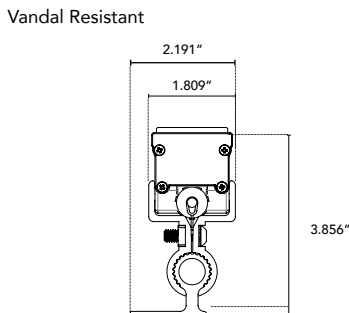

HPNLS-TW

Small Profile Tuneable White
Linear LED Fixture

Customer: _____ Date: _____ Type: _____

Project: _____

Wattage	14W per linear ft*
Input Voltage	90-120V, 230-277V
Control	Standard DMX 512
LED Spacing	1.0" on Center
Length	12"-96", in 12" increments
Total Height	1.68"
Total Width	1.80" (not including clip)
Color Options	2000K, 2200K, 2400K, 2700K, 3000K, 3500K, 4000K, 5000K
Mounting	Fixed, Swivel, Hinge, Vandal, 6", 12", 18" Extended Arm
Available Optics	10°x10°, 30°x30°, 60°x 60°, 10°x30°, 10°x60°, 30°x60°, 100°x100°
Rating	IP50, IP67, IP69K
CRI	90+ CRI
Power Cable	UL Standard 10 ft
Environmental	Operating temperature: -40°F-140°F Ambient(-40°C-60°C)** Storage temperature: -40°F-140°F Ambient indoor fixtures operation limited to =<50% relative humidity

** Military spec available under special request-lead times may be impacted.

PRODUCT SPECIFICATIONS:

PRODUCT	LOW	MEDIUM	HIGH	VOLTAGE	OPTIC	FINISH	LOCATION	MOUNTING	LENS	OPTIONS
HPNLS-TW										
	2000K 2200K 2400K 2700K 3000K 3500K 4000K 5000K 6500K	2000K 2200K 2400K 2700K 3000K 3500K 4000K 5000K 6500K	2000K 2200K 2400K 2700K 3000K 3500K 4000K 5000K 6500K	120V 277V	10°x10° 30°x30° 60°x60° 10°x30° 10°x60° 30°x60° 100°x100°	W White B Black G Gray	I Interior-IP50 E Exterior-IP67 N Natatorium* K IP69K-Extreme Environment	F Fixed S Swivel H Hinge V Vandal Proof Clip 6" Extended Arm 12" Extended Arm 18" Extended Arm	C Clear D Diffused SI Satin Ice (Interior Use Only) OP Opal White	SB Square Baffle ASYM Asymmetric Baffle SKB Kicker Baffle HL Hexcell Louver*
							*Chromate Conversion with Marine Grade Powder Coat-IP67. Extra Charges may apply.			*Cannot be used with Satin Ice White or 120° optic

DIMENSIONS:

For vertical installation and installations above 4' please contact the factory for specific mounting instructions.

MOUNTING INFORMATION:

Note: Fixtures 1-2ft, Place clips 3" from edge as shown. Fixtures more than 2ft., Place clips 3.5" from edges as shown.