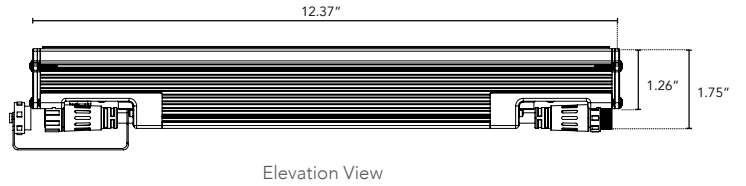

HPNLS-TW

Small Profile Tuneable White
Linear LED Fixture

Customer: _____ Date: _____ Type: _____

Project: _____

Wattage	14W per linear ft*
Input Voltage	90-120V, 230-277V
Control	Standard DMX 512
LED Spacing	1.0" on Center
Length	12"-96", in 12" increments
Total Height	1.68"
Total Width	1.80" (not including clip)
Color Options	2000K, 2200K, 2400K, 2700K, 3000K, 3500K, 4000K, 5000K
Mounting	Fixed, Swivel, Hinge, Vandal, 6", 12", 18" Extended Arm
Available Optics	10°x10°, 30°x30°, 60°x 60°, 10°x30°, 10°x60°, 30°x60°, 100°x100°
Rating	IP50, IP67, IP69K
CRI	90+ CRI
Power Cable	UL Standard 10 ft
Environmental	Operating temperature: -40°F-140°F Ambient(-40°C-60°C)** Storage temperature: -40°F-140°F Ambient indoor fixtures operation limited to =<50% relative humidity

DIMENSIONS:

For vertical installation and installations above 4' please contact the factory for specific mounting instructions.

MOUNTING INFORMATION:

Note: Fixtures 1-2ft, Place clips 3" from edge as shown. Fixtures more than 2ft., Place clips 3.5" from edges as shown.

OPTICS

10°x10°

30°x30°

10°x60°

30°x60°

60°x60°