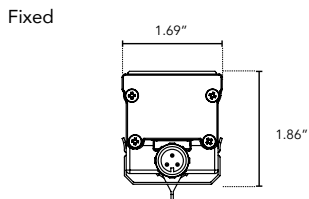

HPNLS-TW

Small Profile Tuneable White
Linear LED Fixture

Customer: _____ Date: _____ Type: _____

Project: _____

Wattage	14W per linear ft*
Input Voltage	90-120V, 230-277V
Control	Standard DMX 512
LED Spacing	1.0" on Center
Length	12"-96", in 12" increments
Total Height	1.68"
Total Width	1.80" (not including clip)
Color Options	2000K, 2200K, 2400K, 2700K, 3000K, 3500K, 4000K, 5000K
Mounting	Fixed, Swivel, Hinge, Vandal, 6", 12", 18" Extended Arm
Available Optics	10°x10°, 30°x30°, 60°x 60°, 10°x30°, 10°x60°, 30°x60°, 100°x100°
Rating	IP50, IP67, IP69K
CRI	90+ CRI
Power Cable	UL Standard 10 ft
Environmental	Operating temperature: -40°F-140°F Ambient(-40°C-60°C)** Storage temperature: -40°F-140°F Ambient indoor fixtures operation limited to =<50% relative humidity

DIMENSIONS:

For vertical installation and installations above 4' please contact the factory for specific mounting instructions.

MOUNTING INFORMATION:

Note: Fixtures 1-2ft, Place clips 3" from edge as shown. Fixtures more than 2ft., Place clips 3.5" from edges as shown.

OPTICS

10°x10°

30°x30°

10°x60°

30°x60°

60°x60°