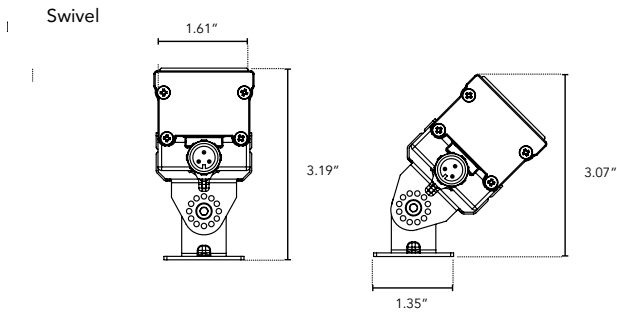

HPNLS-TW

Small Profile Tuneable White
Linear LED Fixture

Customer: _____ Date: _____ Type: _____

Project: _____

Wattage	14W per linear ft*
Input Voltage	90-120V, 230-277V
Control	Standard DMX 512
LED Spacing	1.0" on Center
Length	12"-96", in 12" increments
Total Height	1.68"
Total Width	1.80" (not including clip)
Color Options	2000K, 2200K, 2400K, 2700K, 3000K, 3500K, 4000K, 5000K
Mounting	Fixed, Swivel, Hinge, Vandal, 6", 12", 18" Extended Arm
Available Optics	10°x10°, 30°x30°, 60°x 60°, 10°x30°, 10°x60°, 30°x60°, 100°x100°
Rating	IP50, IP67, IP69K
CRI	90+ CRI
Power Cable	UL Standard 10 ft
Environmental	Operating temperature: -40°F-140°F Ambient(-40°C-60°C)** Storage temperature: -40°F-140°F Ambient indoor fixtures operation limited to =<50% relative humidity

DIMENSIONS:

For vertical installation and installations above 4' please contact the factory for specific mounting instructions.

MOUNTING INFORMATION:

Note: Fixtures 1-2ft, Place clips 3" from edge as shown. Fixtures more than 2ft., Place clips 3.5" from edges as shown.

OPTICS

10°x10°

30°x30°

10°x60°

30°x60°

60°x60°