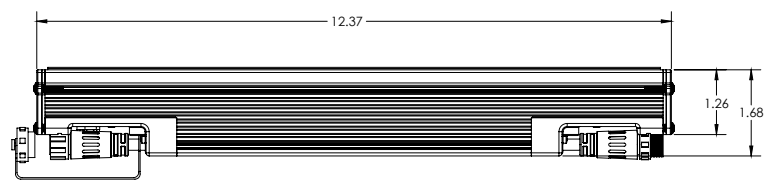

1 PLAN VIEW

2 ELEVATION VIEW

3 ENDCAP

MOUNTING OPTIONS

<p>BF-CLIP1A</p>	<p>BF-CLIP108-ASSY</p>
<p>BF-HINGE2-ASSY</p>	

TECHNICAL DATA	
Parameter	Data
Power	16 watts per linear ft.
Input Voltage	90-120V or 230-277V
Input Current per Linear Ft	136mA@120V or 60mA@277V
Control	Leading-edge/Trailing-edge line dimmer
Power Cable Length	UL Standard 10ft
LED Spacing	1" on center
Fixture Legth	12"-96", in 6" increment
Fixture Width	1.68"
Total Height (not including clips)	1.75"
Mounting	Fixed, 3" Arc Bracket or 6" Arc Bracket
Available Optics	10°, 30°, 60°, 10°x60°, 30°x60°, 120°
Finish Options	Grey, White, Black Powdercoat
LED Color Options	27K, 3K, 35K, 4K,5K, Amber, Red, Green,Blue
Color Rendering Index	90+ CRI
Ratings	Dry, IP65, IP68
Total Linear ft per 20A breaker	80ft@120V or 180ft@277V
Total Linear ft per 15A breaker	60ft@120V or 135ft@277V
Total Linear ft per Power Feed	36ft@120V or 80ft@277V
Transformer	N/A

<p>LED Lighting Systems, Technologies, & Manufacturing</p>		<p>PRODUCT NAME: HPNLS-HO</p>	
		<p>FILE NAME: TECHNICAL SHEET</p>	<p>PART #:HPNLS-HO</p>
		<p>DRAWN BY: HYERI KANG</p>	<p>DATE: 03272020</p>
		<p>DESIGN BY: LUIS ROSADO</p>	
		<p>APPROVED BY: M. PINDER</p>	
<p>508 South Military Trail Deerfield Beach FL, 33442</p>		<p>www.BocaFlasher.com (561) 989-5338</p>	
<p>THIS DOCUMENT IS CONFIDENTIAL AND PROTECTED BY COPYRIGHTS OF BOCA FLASHER INC.</p>		<p>SCALE:</p>	<p>SHEET: 2 OF 2</p>
		<p>REV: A</p>	