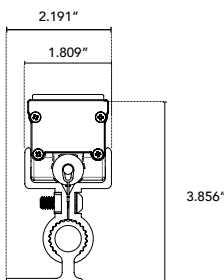

Vandal Resistant