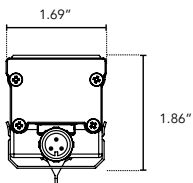

HPNLS-HO Quick Ship

Line Voltage Linear LED Strip Fixture

Customer: _____ Date: _____

Project: _____

Wattage	16W per linear ft.
Input Voltage	90-120V, 230-277V
Control	Forward/Reverse Phase Line Dimmer, 0-10V, DALI, DMX*
LED Spacing	1" on center
Spacing	12", 18", 24", 36", 48", 96" (Add .25" for end caps)
Total Height	1.75"
Total Width	1.68"
Color Options	2700K, 3000K, 3500K, 4000K, 5000K, amber, red, green, blue
Mounting	Fixed, Swivel, 3" Arc or 6" Arc
Available Optics	10°, 30°, 60°, 10° x 60°, 30° x 60°, 120°
Rating	IP50
CRI	90 + CRI
Power Cable	UL Standard 10 ft.
Finish	Black, Clear Anodized Aluminum
Material	Anodized Aluminum
Dimming	Patented CleanDim® Technology ensures even dimming from 0-100%

DIMENSIONS:

Plan View

Elevation View

MOUNTING INFORMATION:

Note: Fixtures 1-2ft, Place clips 3" from edge as shown. Fixtures more than 2ft., Place clips 3.5" from edges as shown.

Swivel

Hinge

Fixed