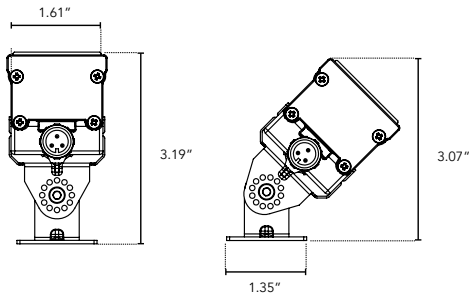

HPNLS-HO Quick Ship

Line Voltage Linear LED Strip Fixture

Customer: _____ Date: _____

Project: _____

Wattage	16W per linear ft.
Input Voltage	90-120V, 230-277V
Control	Forward/Reverse Phase Line Dimmer, 0-10V, DALI, DMX*
LED Spacing	1" on center
Spacing	12", 18", 24", 36", 48", 96" (Add .25" for end caps)
Total Height	1.75"
Total Width	1.68"
Color Options	2700K, 3000K, 3500K, 4000K, 5000K, amber, red, green, blue
Mounting	Fixed, Swivel, 3" Arc or 6" Arc
Available Optics	10°, 30°, 60°, 10° x 60°, 30° x 60°, 120°
Rating	IP50
CRI	90 + CRI
Power Cable	UL Standard 10 ft.
Finish	Black, Clear Anodized Aluminum
Material	Anodized Aluminum
Dimming	Patented CleanDim® Technology ensures even dimming from 0-100%

DIMENSIONS:

Plan View

Elevation View

MOUNTING INFORMATION:

Note: Fixtures 1-2ft, Place clips 3" from edge as shown. Fixtures more than 2ft., Place clips 3.5" from edges as shown.

Swivel

Hinge

Fixed