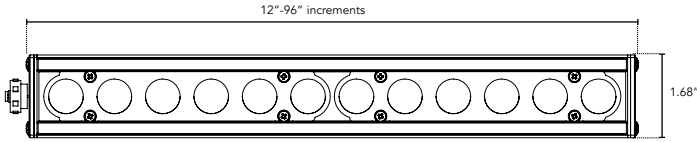

DIMENSIONS:

Plan View