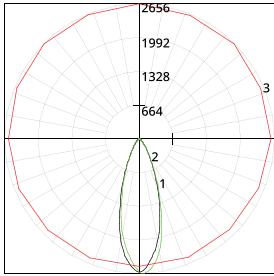

LENS OPTIONS:

DIFFUSED GLASS

- 87% transmission
- Lens is 1/8" (.09) thick, adds 1/16" to overall height of fixture
- Additional charges apply

SATIN ICE

- Best for direct view use. Interior.
- 42% transmission
- Lens is 1/4" (.25) thick, adds 1/8" to overall height of fixture
- Additional charges apply

LUMINAIRE INFORMATION:

Fixture Type: 3500°K, 24° optic, 120V, 12"
 Total lumen Output: 4840 Lumens per 4ft.
 Luminaire Efficacy: 80.6 Lumens per watt
 Maximum Candela: 2655.83
 Located at Horizontal Angle: 90
 Vertical Angle: 2