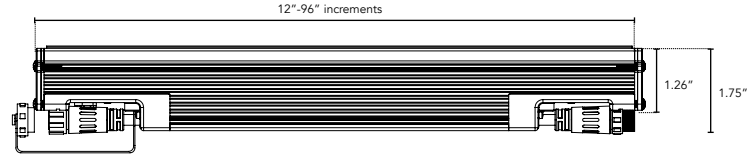

HPNLS-HO Quick Ship

Line Voltage Linear LED Strip Fixture

Customer: _____ Date: _____

Project: _____

Wattage	16W per linear ft.
Input Voltage	90-120V, 230-277V
Control	Forward/Reverse Phase Line Dimmer, 0-10V, DALI, DMX*
LED Spacing	1" on center
Spacing	12", 18", 24", 36", 48", 96" (Add .25" for end caps)
Total Height	1.75"
Total Width	1.68"
Color Options	2700K, 3000K, 3500K, 4000K, 5000K, amber, red, green, blue
Mounting	Fixed, Swivel, 3" Arc or 6" Arc
Available Optics	10°, 30°, 60°, 10° x 60°, 30° x 60°, 120°
Rating	IP50
CRI	90 + CRI
Power Cable	UL Standard 10 ft.
Finish	Black, Clear Anodized Aluminum
Material	Anodized Aluminum
Dimming	Patented CleanDim® Technology ensures even dimming from 0-100%

Quick Ship Terms:

- Orders must be received by 12pm est
- Quick ship fixtures are interior use only.
- Only lengths of 500 ft. Or less can be ordered.
- No custom modifications are available, only the standard qualifies.
- Any delays in approvals may void quick ship possibility.
- Errors/omissions will be sole responsibility of purchaser.
- Additional costs may apply.
- Minimum orders will apply.
- Subject to all standard approvals.
- All orders subject to all Boca Lighting and Controls terms and conditions.

DIMENSIONS:

Plan View

Elevation View

MOUNTING INFORMATION:

Note: Fixtures 1-2ft, Place clips 3" from edge as shown. Fixtures more than 2ft., Place clips 3.5" from edges as shown.

Swivel

Hinge

Fixed