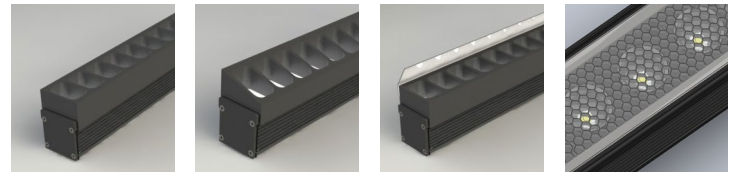

BAFFLE DETAILS:

SB ASYM SKB HL

BAFFLE SQUARE - SB, ASYM, SKB

The design cuts off light at 90°, utilizing lightweight black PVC with non-reflective surfaces to avoid glare from interior sections. A one-piece baffle slides onto the extruded housing. The SB only adds 0.75" to the overall height, the ASYM adds 0.90" to the overall height, and the SKB adds 1.625" to the overall height.

HEXCELL LOUVER - HL

The louver cannot be utilized when no optic (120°) is specified. It is located flush to the secondary optic, preventing unwanted striation, and is positioned behind the lens to ensure no damage occurs during installation or afterward, also preventing dust build-up. The louver ships pre-fitted, making on-site fixture installation easy, with no unsightly clips, screws, or brackets. It can be used with other baffles and adds nothing to the overall height. Additional charges may apply.

LENS OPTIONS:

DIFFUSED GLASS

- 87% transmission
- Lens is 1/8" (.09) thick, adds 1/16" to overall height of fixture
- Additional charges apply

SATIN ICE

- Best for direct view use. Interior.
- 42% transmission
- Lens is 1/4" (.25) thick, adds 1/8" to overall height of fixture
- Additional charges apply