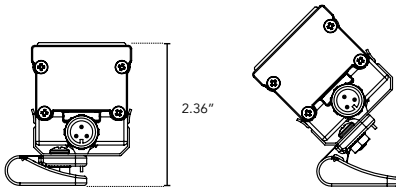

DIMENSIONS:

Plan View

Elevation View

MOUNTING INFORMATION:

Note: Fixtures 1-2ft, Place clips 3" from edge as shown. Fixtures more than 2ft., Place clips 3.5" from edges as shown.

Swivel

Hinge

Fixed