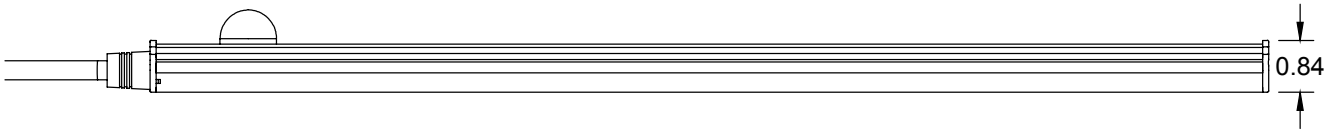

1 PLAN VIEW
SCALE: 6"=1'-0"

3 END CAP
SCALE: 6"=1'-0"

2 ELEVATION VIEW
SCALE: 6"=1'-0"

| TECHNICAL DATA | |
|---------------------------------|---|
| Parameter | Data |
| Wattage | 4 or 8 watts per linear ft |
| Input Voltage | 120VAC |
| Input Current per Linear Ft | Model Dependant |
| Control | Leading edge/ Trailing-edge line dimming, 0-10V |
| Power Cable Length | UL Standard 6.5ft |
| LED Spacing | 5/8" on Center |
| Fixture Width | 1.43" |
| Total Height | Not including clip: 0.73" |
| Mounting | Fixed |
| Available Optics | 120* |
| Finish Options | Clear Anodized Aluminum |
| LED Color Options | 2400K, 2700K, 3000K, 3500K, 4000K |
| Color Rendering Index | 90+ CRI |
| Ratings | Interior Only |
| Total linear ft per 20A breaker | 225ft |
| Total linear ft per 15A breaker | 170ft |

LED Lighting Systems, Technologies, & Manufacturing

PRODUCTS NAME:
NANOWEDGE

| | | | |
|--|---------------|------------------------------------|--|
| FILE NAME: TECHNICAL SHEET | | PART #: BF-NANOWEDGE | |
| DRAWN BY: HYORIM LEE | | DATE: 04032025 | |
| DESIGN BY: LUIS ROSADO | | | |
| APPROVED BY: DAVE URBAN | | | |
| 508 South Military Trail Deerfield Beach FL, 33442 | | www.boca.lighting (561)989-5338 | |
| THIS DOCUMENT IS CONFIDENTIAL AND PROTECTED BY COPYRIGHTS OF BOCA LIGHTING AND CONTROLS | | | |
| SCALE: NTS | SHEET: 1 OF 1 | REV: 04032025 | |