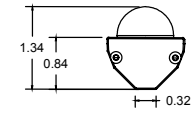

1 PLAN VIEW
SCALE: 6"=1'-0"

3 END CAP
SCALE: 6"=1'-0"

2 ELEVATION VIEW
SCALE: 6"=1'-0"

| TECHNICAL DATA | |
|---------------------------------|---|
| Parameter | Data |
| Wattage | 4 or 8 watts per linear ft |
| Input Voltage | 120VAC |
| Input Current per Linear Ft | Model Dependant |
| Control | Leading edge/ Trailing-edge line dimming, 0-10V |
| Power Cable Length | UL Standard 6.5ft |
| LED Spacing | 5/8" on Center |
| Fixture Width | 1.43" |
| Total Height | Not including clip: 0.73" |
| Mounting | Fixed |
| Available Optics | 120* |
| Finish Options | Clear Anodized Aluminum |
| LED Color Options | 2400K, 2700K, 3000K, 3500K, 4000K |
| Color Rendering Index | 90+ CRI |
| Ratings | Interior Only |
| Total linear ft per 20A breaker | 225ft |
| Total linear ft per 15A breaker | 170ft |