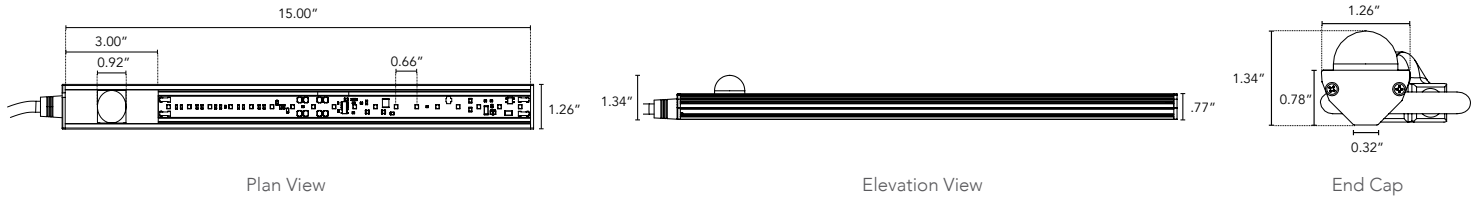

NANOWEDGE

Micro Profile LED Closet & Corner Light

Customer: _____ Date: _____

Project: _____

Wattage	4W or 8W per linear ft.
Input Voltage	120V
Control	Forward/Reverse Phase Line Dimmer 0-10V*, Occupancy Sensor**, Infra Red Sensor**
LED Spacing	5/8" on Center
Length	See chart on page 2.
Total Height	1.34"
Total Width	1.26"
Color Options	2400K, 2700K, 3000K, 3500K, 4000K, 5000K
Mounting	Fixed
Available Optics	120°
Rating	IP50 Interior Only
CRI	90+ CRI
Power Cable	UL Standard 10 ft.
Finish	Clear Anodized Aluminum
Material	Anodized Aluminum
Custom	Contact Factory
Environmental	Operating temperature: -40°F-140°F Ambient(-40°C-60°C)*** Storage temperature: -40°F-140°F Ambient indoor fixtures operation limited to =<50% relative humidity

*Requires Boca SDS Dimming Interface

**Sensor Use Allows On/Off Only

***Military spec available under special request-lead times may be impacted.

PRODUCT SPECIFICATIONS:

	WATTAGE	COLOR OPTION	OPTIC	VOLTAGE	FINISH	LENS	SENSOR	MOUNTING
NanoWedge	CL		120°	120V	A			F
	4W 8W	2400K 2700K 3000K 3500K 4000K 5000K			A Clear Anodized Aluminum	C Clear D Diffused OW Opal White	O Occupancy IR Infra Red NS No Sensor	F Fixed

DIMENSIONS:

NANOWEDGE WITH SENSOR

PART NUMBER	OVERALL LENGTH
BF- Nanowedge-S-18	15.330
BF- Nanowedge-S-24	21.330
BF- Nanowedge-S-30	27.330
BF- Nanowedge-S-36	33.330
BF- Nanowedge-S-42	39.330
BF- Nanowedge-S-48	45.330
BF- Nanowedge-S-54	51.330
BF- Nanowedge-S-60	57.330
BF- Nanowedge-S-66	63.330
BF- Nanowedge-S-72	69.330
BF- Nanowedge-S-78	75.330
BF- Nanowedge-S-84	81.330
BF- Nanowedge-S-90	87.330
BF- Nanowedge-S-96	93.330