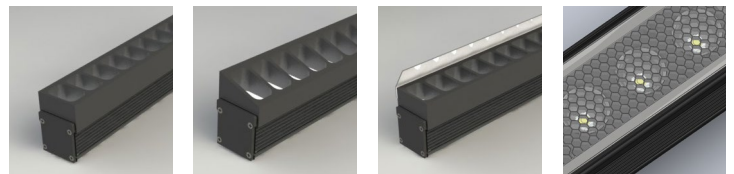

BAFFLE DETAILS:

SB

ASYM

SKB

HL

BAFFLE SQUARE - SB, ASYM, SKB

The design cuts off light at 90°, utilizing lightweight black PVC with non-reflective surfaces to avoid glare from interior sections. A one-piece baffle slides onto the extruded housing. The SB only adds 0.75" to the overall height, the ASYM adds 0.90" to the overall height, and the SKB adds 1.625" to the overall height.

HEXCELL LOUVER - HL

The louver cannot be utilized when no optic (120°) is specified. It is located flush to the secondary optic, preventing unwanted striation, and is positioned behind the lens to ensure no damage occurs during installation or afterward, also preventing dust build-up. The louver ships pre-fitted, making on-site fixture installation easy, with no unsightly clips, screws, or brackets. It can be used with other baffles and adds nothing to the overall height. Additional charges may apply.

LENS OPTIONS:

DIFFUSED GLASS

- 87% transmission
- Lens is 1/8" (.09) thick, adds 1/16" to overall height of fixture
- Additional charges apply

SATIN ICE

- Best for direct view use. Interior.
- 42% transmission
- Lens is 1/4" (.25) thick, adds 1/8" to overall height of fixture
- Additional charges apply