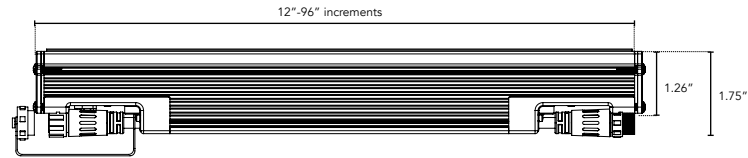

# HPNLS-LO Quick Ship

Line Voltage Linear LED Strip Fixture

Customer: \_\_\_\_\_ Date: \_\_\_\_\_

Project: \_\_\_\_\_

<b>Wattage</b>	6W or 10W per linear ft.
<b>Input Voltage</b>	90-120V, 230-277V
<b>Control</b>	Forward/Reverse Phase line dimmer 0-10V, DMX*
<b>LED Spacing</b>	1.5" on center
<b>Length</b>	12"- 96", 6" increments (Add .25" for end caps)
<b>Total Height</b>	1.75"
<b>Total Width</b>	1.68"
<b>Color Options</b>	2700K, 3000K, 3500K, 4000K, 5000K, Amber, Red, Green, Blue
<b>Mounting</b>	Fixed, Swivel, 3" Arc or 6" Arc
<b>Available Optics</b>	10°, 30°, 60°, 10°x60°, 30°x60°, 120°
<b>CRI</b>	90+ CRI
<b>Rating</b>	IP50
<b>Power Cable</b>	UL Standard 10 ft.
<b>Finish</b>	Black, Clear Anodized Aluminum
<b>Material</b>	Anodized Aluminum
<b>Dimming</b>	Patented CleanDim® Technology ensures even dimming from 0-100%

## PRODUCT SPECIFICATIONS: MUST COMPLETE THE QUICKSHIP ORDERING GUIDE (SEE PAGE 4)

HPNLS	WATTAGE	COLOR OPTION	OPTIC	VOLTAGE	FINISH	LOCATION	MOUNTING	LENS	OPTIONS	QS
	Lo8 6W/FT Lo8 10W/FT	2700K 3000K 3500K 4000K 5000K Amber Red Green Blue	10° 30° 60° 10°x60° 30°x60° 120°	120V 277V	A Clear Anodized Aluminum B Black	I Interior - IP50	F Fixed S Swivel H Hinge 3Arc 3" Arc Swivel 6Arc 6" Arc Swivel	C Clear D Diffused SI Satin Ice* (Interior Use Only) <small>* Not Available With Hexcell or Baffle Options</small>	SB Square Baffle SSB Slanted Baffle SKB Kicker Baffle HL Hexcell Louver (Cannot be used with Satin Ice White or 120° optic)	QS Quickship

**DIMENSIONS:**

Plan View

Elevation View

**MOUNTING INFORMATION:**

Note: Fixtures 1-2ft, Place clips 3" from edge as shown. Fixtures more than 2ft., Place clips 3.5" from edges as shown.

**Swivel**

**Hinge**