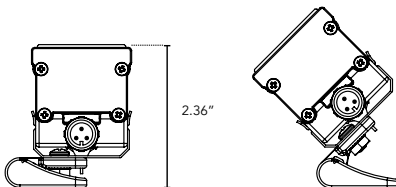

**DIMENSIONS:**

Plan View

Elevation View

**MOUNTING INFORMATION:**

Note: Fixtures 1-2ft, Place clips 3" from edge as shown. Fixtures more than 2ft., Place clips 3.5" from edges as shown.

**Swivel**

**Hinge**