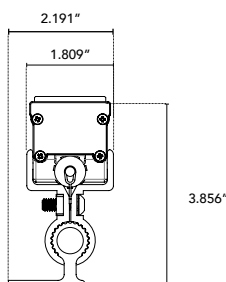

Vandal Resistant