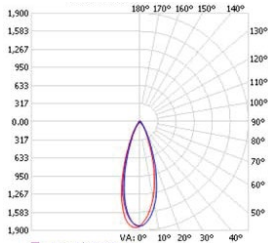

**LENS OPTIONS:**

**DIFFUSED GLASS**

- 87% transmission
- Lens is 1/8" (.09) thick, adds 1/16" to overall height of fixture
- Additional charges apply

**SATIN ICE**

- Best for direct view use. Interior.
- 42% transmission
- Lens is 1/4" (.25) thick, adds 1/8" to overall height of fixture
- Additional charges apply

**LUMINAIRE INFORMATION:**

**Candela Distribution**

**Fixture Type: 3500°K, 24° optic, 120V, 12"**  
**Total lumen Output: 372.2 Lumens per ft.**  
**Luminaire Efficacy: 39.3 Lumens per watt**  
**For lux multiply fc by 10.76 fc reading taken at 100% capacity (no dimming)**

- - Max Cd: 247.5° H
- - 0° H
- - 90° H

Lumens Per Lamp -3500K 30X60	936 (1 lamp)
Total Lamp Lumens	936
Luminaire Lumens	936
Total Luminaire Efficiency	100%
Lumen Efficacy Rating	94
Total Luminaire Watts	10.02
Ballast Factor	1.00
CIE Type	Direct
Spacing Criterion (0-180)	0.58
Spacing Criterion (90-270)	0.62
Spacing Criterion (Diagonal)	0.60
Basic Luminous Shape	Rectangular
Luminous Length (0-180)	0.31m
Luminous Width (90-270)	0.04m
Luminous Height	0.05m