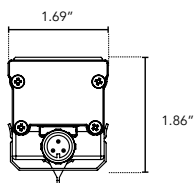

DIMENSIONS:

MOUNTING INFORMATION:

Note: Fixtures 1-2ft, Place clips 3" from edge as shown. Fixtures more than 2ft., Place clips 3.5" from edges as shown.

Swivel

Hinge

Fixed

Vandal Resistant

BAFFLE DETAILS:

BAFFLE SQUARE - SB, ASYM, SKB

The design cuts off light at 90°, utilizing lightweight black PVC with non-reflective surfaces to avoid glare from interior sections. A one-piece baffle slides onto the extruded housing. The SB only adds 0.75" to the overall height, the ASYM adds 0.90" to the overall height, and the SKB adds 1.625" to the overall height.

HEXCELL LOUVER - HL

The louver cannot be utilized when no optic (120°) is specified. It is located flush to the secondary optic, preventing unwanted striation, and is positioned behind the lens to ensure no damage occurs during installation or afterward, also preventing dust build-up. The louver ships pre-fitted, making on-site fixture installation easy, with no unsightly clips, screws, or brackets. It can be used with other baffles and adds nothing to the overall height. Additional charges may apply.

LENS OPTIONS:

DIFFUSED GLASS

- 87% transmission
- Lens is 1/8" (.09) thick, adds 1/16" to overall height of fixture
- Additional charges apply

SATIN ICE

- Best for direct view use. Interior.
- 42% transmission
- Lens is 1/4" (.25) thick, adds 1/8" to overall height of fixture
- Additional charges apply