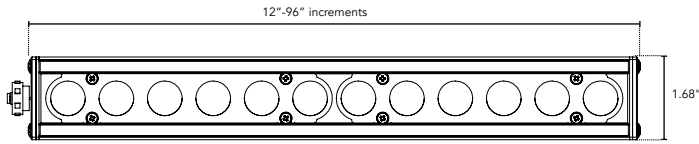

DIMENSIONS:

Plan View