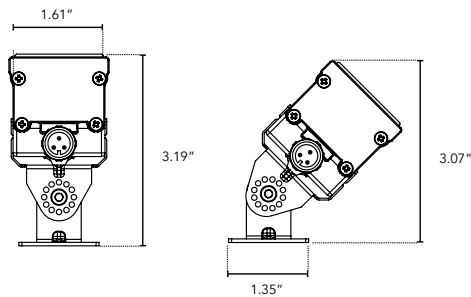

# HPNLS-LO Quick Ship

Line Voltage Linear LED Strip Fixture

Customer: \_\_\_\_\_ Date: \_\_\_\_\_

Project: \_\_\_\_\_

<b>Wattage</b>	6W or 10W per linear ft.
<b>Input Voltage</b>	90-120V, 230-277V
<b>Control</b>	Forward/Reverse Phase line dimmer 0-10V, DMX*
<b>LED Spacing</b>	1.5" on center
<b>Length</b>	12"- 96", 6" increments (Add .25" for end caps)
<b>Total Height</b>	1.75"
<b>Total Width</b>	1.68"
<b>Color Options</b>	2700K, 3000K, 3500K, 4000K, 5000K, Amber, Red, Green, Blue
<b>Mounting</b>	Fixed, Swivel, 3" Arc or 6" Arc
<b>Available Optics</b>	10°, 30°, 60°, 10°x60°, 30°x60°, 120°
<b>CRI</b>	90+ CRI
<b>Rating</b>	IP50
<b>Power Cable</b>	UL Standard 10 ft.
<b>Finish</b>	Black, Clear Anodized Aluminum
<b>Material</b>	Anodized Aluminum
<b>Dimming</b>	Patented CleanDim® Technology ensures even dimming from 0-100%

**DIMENSIONS:**

Plan View

Elevation View

**MOUNTING INFORMATION:**

Note: Fixtures 1-2ft, Place clips 3" from edge as shown. Fixtures more than 2ft., Place clips 3.5" from edges as shown.

**Swivel**

**Hinge**