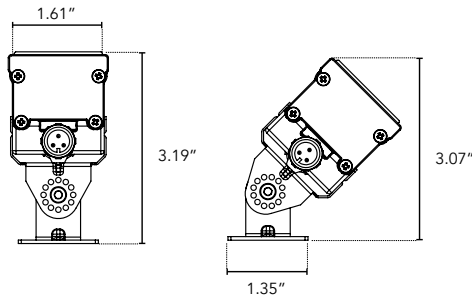

TRI-LIGHT HV

Triple Diode DMX
Controlled Linear LED Fixture

Customer: _____ Date: _____

Project: _____

Wattage	12W Max, Software Controlled
Input Voltage	120VAC
Control	Nanorouter w/ standard DMX512 control
LED Spacing	1.00"
Length	12"-96", 6" increments
Total Width	1.68"
Total Height	1.75"
Mounting	Fixed, Swivel, Hinge, Arc or Vandal Resistant
Available Optics	120°
Finish	Black, White or Gray Powder Coat
Color Options	Triple Diode RGB, or Triple Diode RGB w/ White Option
Input Current	120VAC
Rating	IP50, IP67
Power Cable	25 ft Home Run Cable
CRI	Specifiable
Material	Anodized Aluminum
Max Run	48ft. per Power Feed
Environmental	Operating temperature: -40°F-140°F Ambient(-40°C-60°C)** Storage temperature: -40°F-140°F Ambient indoor fixtures operation limited to =<50% relative humidity

DIMENSIONS:

For vertical installation and installations above 4' please contact the factory for specific mounting instructions.

Plan View

Elevation View

MOUNTING INFORMATION:

Note: Fixtures 1-2ft, Place clips 3" from edge as shown. Fixtures more than 2ft., Place clips 3.5" from edges as shown.

Swivel

Hinge

Fixed

Vandal Resistant

LENS OPTIONS:

DIFFUSED GLASS

- 87% transmission
- Lens is 1/8" (.09) thick, adds 1/16" to overall height of fixture
- Additional charges apply

SATIN ICE WHITE

- Best for direct view use. Interior use only.
- 42% transmission
- Lens is 1/4" (.25) thick, adds 1/8" to overall height of fixture
- Additional charges apply