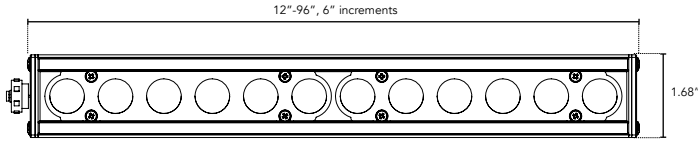

TRI-LIGHT HV

Triple Diode DMX
Controlled Linear LED Fixture

Customer: _____ Date: _____

Project: _____

Wattage	12W Max, Software Controlled
Input Voltage	120VAC
Control	Nanorouter w/ standard DMX512 control
LED Spacing	1.00"
Length	12"-96", 6" increments
Total Width	1.68"
Total Height	1.75"
Mounting	Fixed, Swivel, Hinge, Arc or Vandal Resistant
Available Optics	120°
Finish	Black, White or Gray Powder Coat
Color Options	Triple Diode RGB, or Triple Diode RGB w/ White Option
Input Current	120VAC
Rating	IP50, IP67
Power Cable	25 ft Home Run Cable
CRI	Specifiable
Material	Anodized Aluminum
Max Run	48ft. per Power Feed
Environmental	Operating temperature: -40°F-140°F Ambient(-40°C-60°C)** Storage temperature: -40°F-140°F Ambient indoor fixtures operation limited to =<50% relative humidity

** Military spec available under special request-lead times may be impacted.

* Contact factory for Extreme Environment Installations.

PRODUCT SPECIFICATIONS:

	COLOR OPTION	OPTIC	VOLTAGE	LOCATION	FINISH	MOUNTING	LENS
Tri-Light-HV	1 Triple Diode RGB 2 RGB with White	120°	120VAC	I Interior-IP50 E Exterior-IP67	W White B Black G Gray	F Fixed S Swivel H Hinge V Vandal Resistant A Arc	C Clear D Diffused SI Satin Ice (Interior Use Only) OW Opal White (Exterior Use Only)

DIMENSIONS:

For vertical installation and installations above 4' please contact the factory for specific mounting instructions.

Plan View

Elevation View

MOUNTING INFORMATION:

Note: Fixtures 1-2ft, Place clips 3" from edge as shown. Fixtures more than 2ft., Place clips 3.5" from edges as shown.

- Best for direct view use. Interior use only.
- 42% transmission
- Lens is 1/4" (.25) thick, adds 1/8" to overall height of fixture
- Additional charges apply