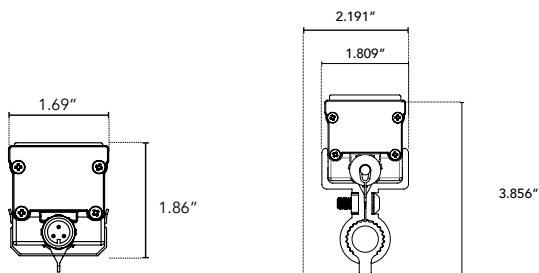

TRI-LIGHT HV

Triple Diode DMX
Controlled Linear LED Fixture

Customer: _____ Date: _____

Project: _____

Wattage	12W Max, Software Controlled
Input Voltage	120VAC
Control	Nanorouter w/ standard DMX512 control
LED Spacing	1.00"
Length	12"-96", 6" increments
Total Width	1.68"
Total Height	1.75"
Mounting	Fixed, Swivel, Hinge, Arc or Vandal Resistant
Available Optics	120°
Finish	Black, White or Gray Powder Coat
Color Options	Triple Diode RGB, or Triple Diode RGB w/ White Option
Input Current	120VAC
Rating	IP50, IP67
Power Cable	25 ft Home Run Cable
CRI	Specifiable
Material	Anodized Aluminum
Max Run	48ft. per Power Feed
Environmental	Operating temperature: -40°F-140°F Ambient(-40°C-60°C)** Storage temperature: -40°F-140°F Ambient indoor fixtures operation limited to =<50% relative humidity

DIMENSIONS:

For vertical installation and installations above 4' please contact the factory for specific mounting instructions.

Plan View

Elevation View

MOUNTING INFORMATION:

Note: Fixtures 1-2ft, Place clips 3" from edge as shown. Fixtures more than 2ft., Place clips 3.5" from edges as shown.

Swivel

Hinge

Fixed

Vandal Resistant

LENS OPTIONS:

DIFFUSED GLASS

- 87% transmission
- Lens is 1/8" (.09) thick, adds 1/16" to overall height of fixture
- Additional charges apply

SATIN ICE WHITE

- Best for direct view use. Interior use only.
- 42% transmission
- Lens is 1/4" (.25) thick, adds 1/8" to overall height of fixture
- Additional charges apply