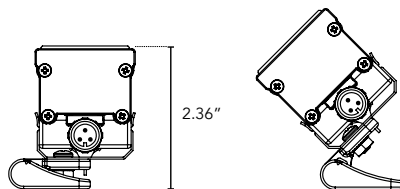

TRI-LIGHT HV

Triple Diode DMX
Controlled Linear LED Fixture

Customer: _____ Date: _____

Project: _____

Wattage	12W Max, Software Controlled
Input Voltage	120VAC
Control	Nanorouter w/ standard DMX512 control
LED Spacing	1.00"
Length	12"-96", 6" increments
Total Width	1.68"
Total Height	1.75"
Mounting	Fixed, Swivel, Hinge, Arc or Vandal Resistant
Available Optics	120°
Finish	Black, White or Gray Powder Coat
Color Options	Triple Diode RGB, or Triple Diode RGB w/ White Option
Input Current	120VAC
Rating	IP50, IP67
Power Cable	25 ft Home Run Cable
CRI	Specifiable
Material	Anodized Aluminum
Max Run	48ft. per Power Feed
Environmental	Operating temperature: -40°F-140°F Ambient(-40°C-60°C)** Storage temperature: -40°F-140°F Ambient indoor fixtures operation limited to =<50% relative humidity

DIMENSIONS:

For vertical installation and installations above 4' please contact the factory for specific mounting instructions.

Plan View

Elevation View

MOUNTING INFORMATION:

Note: Fixtures 1-2ft, Place clips 3" from edge as shown. Fixtures more than 2ft., Place clips 3.5" from edges as shown.

Swivel

Hinge

Fixed

Vandal Resistant

LENS OPTIONS:

DIFFUSED GLASS

- 87% transmission
- Lens is 1/8" (.09) thick, adds 1/16" to overall height of fixture
- Additional charges apply

SATIN ICE WHITE

- Best for direct view use. Interior use only.
- 42% transmission
- Lens is 1/4" (.25) thick, adds 1/8" to overall height of fixture
- Additional charges apply