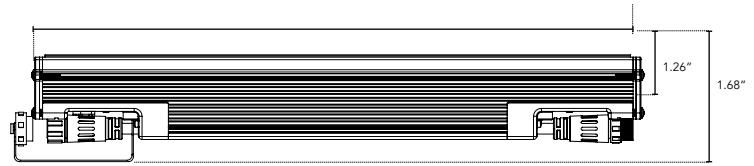

TRI-LIGHT HV

Triple Diode DMX
Controlled Linear LED Fixture

Customer: _____ Date: _____

Project: _____

Wattage	12W Max, Software Controlled
Input Voltage	120VAC
Control	Nanorouter w/ standard DMX512 control
LED Spacing	1.00"
Length	12"-96", 6" increments
Total Width	1.68"
Total Height	1.75"
Mounting	Fixed, Swivel, Hinge, Arc or Vandal Resistant
Available Optics	120°
Finish	Black, White or Gray Powder Coat
Color Options	Triple Diode RGB, or Triple Diode RGB w/ White Option
Input Current	120VAC
Rating	IP50, IP67
Power Cable	25 ft Home Run Cable
CRI	Specifiable
Material	Anodized Aluminum
Max Run	48ft. per Power Feed
Environmental	Operating temperature: -40°F-140°F Ambient(-40°C-60°C)** Storage temperature: -40°F-140°F Ambient indoor fixtures operation limited to =<50% relative humidity

DIMENSIONS:

For vertical installation and installations above 4' please contact the factory for specific mounting instructions.

Plan View

Elevation View

MOUNTING INFORMATION:

Note: Fixtures 1-2ft, Place clips 3" from edge as shown. Fixtures more than 2ft., Place clips 3.5" from edges as shown.

- Best for direct view use. Interior use only.
- 42% transmission
- Lens is 1/4" (.25) thick, adds 1/8" to overall height of fixture
- Additional charges apply