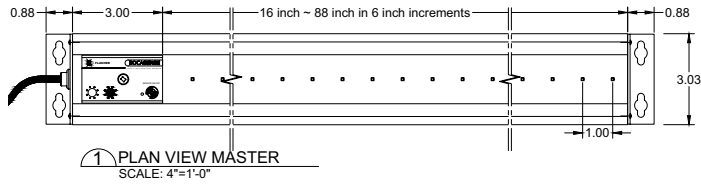

TASK

Shallow Profile LED Fixture

Customer: _____ Date: _____

Project: _____

Wattage/Foot	ON: 10W / Mid: 5W / Lo: 3W Clean Boost: 15 (20 minute time out on CB)
Input Voltage	90-120VAC, 230-277VAC
Input Current	Model Dependent
Control	Integral Touch Dimmer, Vacancy/Occupancy Sensor Standard* - Sensor range of either 85° or 120°.
LED Spacing	1"x1.5" on Center
Length	Master fixture 16" - 88": Satellite fixtures 13" - 91", 6" increments. Allow 1" for each L-Bracket and 2" for power feed cable.
Total Height	0.85" (not including clip)
Total Width	3.03"
Color Options	2700K, 3000K, 3500K, 4000K, 5000K
Mounting	L-Bracket or Magnetic Bar
Available Optics	120°
Rating	Interior Only
CRI	90+ CRI
Power Cable	UL Standard 6 ft.
Lens	Diffused lens standard. Contact factory for options.
Dimming	Patented CleanDim® Technology ensures even dimming from 0-100%.
Max Run	Max 30 LED boards per power feed.
Environmental	Operating temperature: -40°F-140°F Ambient(-40°C-60°C)** Storage temperature: -40°F-140°F Ambient indoor fixtures operation limited to =<50% relative humidity

DIMENSIONS:

FIXTURE INFORMATION:

Magnetic plates attach to the back.
*Option not available with hardwire install.

LUMINAIRE INFORMATION:

LUMINOUS INTENSITY DISTRIBUTION CURVE

LUMEN DATA PER FOOT - 3000K

- INITIAL ON-10W-Total Rated Lamp Lumens: 913.5 lm
- MID-5W-Total Lamp Lumens: 398.6 lm
- LOW-3W-Total Lamp Lumens: 276.5 lm
- CLEAN BOOST-15W-Total Lamp Lumens: 1136.4 lm

TASK LIGHT LENGTHS: in inches.

TASK LIGHT MASTER: Length A is in reference to the overall length of the fixture. This measurement includes the 3" sensor and the actual light output. Length B is in reference to the actual light output.