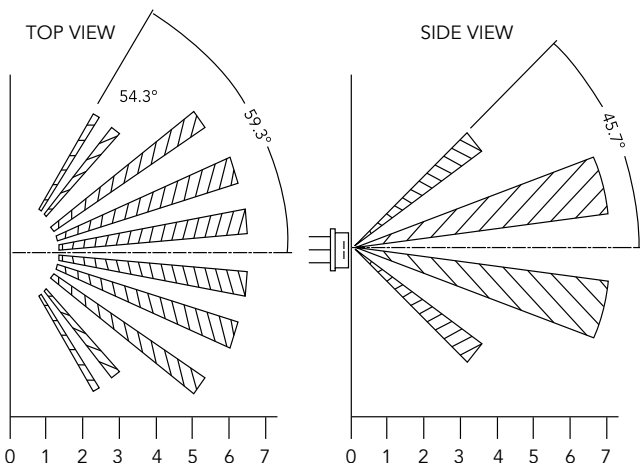

LENGTHS:

TASK LIGHTMASTER	LENGTH	A	B	TASK LIGHTSATELLITE	C	EQUIVALENT IN FEET
				BF-TASK-S-13	13"	1 FT
BF-TASK-M-16	16"	15.5	12.5	BF-TASK-S-19	19"	1.5 FT
BF-TASK-M-22	22"	21.5	18.5	BF-TASK-S-25	25"	2 FT
BF-TASK-M-28	28"	27.5	24.5	BF-TASK-S-31	31"	2.5 FT
BF-TASK-M-34	34"	33.5	30.5	BF-TASK-S-37	37"	3 FT
BF-TASK-M-40	40"	39.5	36.5	BF-TASK-S-43	43"	3.5 FT
BF-TASK-M-46	46"	45.5	42.5	BF-TASK-S-49	49"	4 FT
BF-TASK-M-52	52"	51.5	48.5	BF-TASK-S-55	55"	4.5 FT
BF-TASK-M-58	58"	57.5	54.5	BF-TASK-S-61	61"	5 FT
BF-TASK-M-64	64"	63.5	60.5	BF-TASK-S-67	67"	5.5 FT
BF-TASK-M-70	70"	69.5	66.5	BF-TASK-S-73	73"	6 FT
BF-TASK-M-76	76"	75.5	72.5	BF-TASK-S-79	79"	6.5 FT
BF-TASK-M-82	82"	81.5	78.5	BF-TASK-S-85	85"	7 FT
BF-TASK-M-88	88"	87.5	84.5	BF-TASK-S-91	91"	7.5 FT

TASK LIGHT LENGTHS: in inches.

TASK LIGHT MASTER: Length A is in reference to the overall length of the fixture. This measurement includes the 3" sensor and the actual light output. Length B is in reference to the actual light output.

TASK LIGHT SATELLITE: Length C is in reference to the overall length of the fixture which is the actual light output. Satellite fixtures do not come with a sensor.

*Please allow an additional 2" for the fixed mount brackets to be mounted to the surface.

OCCUPANCY/VACANCY SENSOR DISTRIBUTION PATTERN:

120° x 90° Distribution