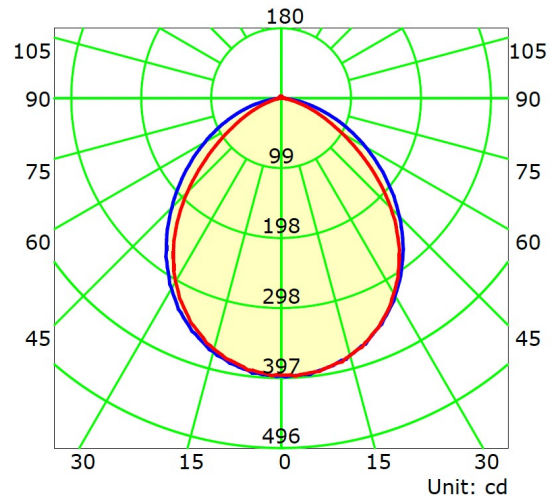

DIMENSIONS:

FIXTURE INFORMATION:

Magnetic plates attach to the back.
*Option not available with hardwire install.

LUMINAIRE INFORMATION:

LUMINOUS INTENSITY DISTRIBUTION CURVE

LUMEN DATA PER FOOT - 3000K

- INITIAL ON-10W-Total Rated Lamp Lumens: 913.5 lm
- MID-5W-Total Lamp Lumens: 398.6 lm
- LOW-3W-Total Lamp Lumens: 276.5 lm
- CLEAN BOOST-15W-Total Lamp Lumens: 1136.4 lm

- LLF:**
- 2700K-.90
 - 3500K-1.2
 - 4000K-1.4
 - 5000K-1.6

LENGTHS:

TASK LIGHTMASTER	LENGTH	A	B	TASK LIGHTSATELLITE	C	EQUIVALENT IN FEET
				BF-TASK-S-13	13"	1 FT
BF-TASK-M-16	16"	15.5	12.5	BF-TASK-S-19	19"	1.5 FT
BF-TASK-M-22	22"	21.5	18.5	BF-TASK-S-25	25"	2 FT
BF-TASK-M-28	28"	27.5	24.5	BF-TASK-S-31	31"	2.5 FT
BF-TASK-M-34	34"	33.5	30.5	BF-TASK-S-37	37"	3 FT
BF-TASK-M-40	40"	39.5	36.5	BF-TASK-S-43	43"	3.5 FT
BF-TASK-M-46	46"	45.5	42.5	BF-TASK-S-49	49"	4 FT
BF-TASK-M-52	52"	51.5	48.5	BF-TASK-S-55	55"	4.5 FT
BF-TASK-M-58	58"	57.5	54.5	BF-TASK-S-61	61"	5 FT
BF-TASK-M-64	64"	63.5	60.5	BF-TASK-S-67	67"	5.5 FT
BF-TASK-M-70	70"	69.5	66.5	BF-TASK-S-73	73"	6 FT
BF-TASK-M-76	76"	75.5	72.5	BF-TASK-S-79	79"	6.5 FT
BF-TASK-M-82	82"	81.5	78.5	BF-TASK-S-85	85"	7 FT
BF-TASK-M-88	88"	87.5	84.5	BF-TASK-S-91	91"	7.5 FT

TASK LIGHT LENGTHS: in inches.

TASK LIGHT MASTER: Length A is in reference to the overall length of the fixture. This measurement includes the 3" sensor and the actual light output. Length B is in reference to the actual light output.