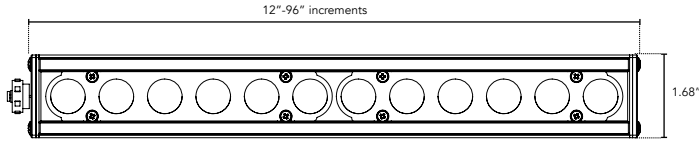

DIMENSIONS:

Plan View