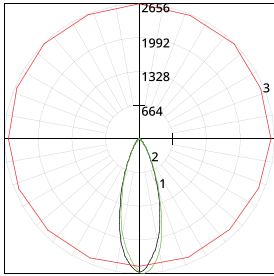

LENS OPTIONS:

DIFFUSED GLASS

- 87% transmission
- Lens is 1/8" (.09) thick, adds 1/16" to overall height of fixture
- Additional charges apply

SATIN ICE

- Best for direct view use. Interior.
- 42% transmission
- Lens is 1/4" (.25) thick, adds 1/8" to overall height of fixture
- Additional charges apply

LUMINAIRE INFORMATION:

Fixture Type: 3500°K, 24° optic, 120V, 12"
 Total lumen Output: 4840 Lumens per 4ft.
 Luminaire Efficacy: 80.6 Lumens per watt
 Maximum Candela: 2655.83
 Located at Horizontal Angle: 90
 Vertical Angle: 2