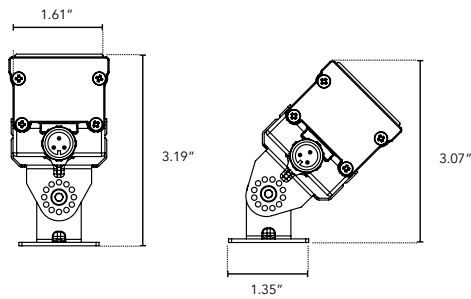

HPNLS-HO Quick Ship

Line Voltage Linear LED Strip Fixture

Customer: _____ Date: _____

Project: _____

Wattage	16W per linear ft.
Input Voltage	90-120V, 230-277V
Control	Forward/Reverse Phase Line Dimmer, 0-10V, DALI, DMX*
LED Spacing	1" on center
Spacing	12" - 96", 6" increments (Add .25" for end caps)
Total Height	1.75"
Total Width	1.68"
Color Options	2700K, 3000K, 3500K, 4000K, 5000K, amber, red, green, blue
Mounting	Fixed, Swivel, 3" Arc or 6" Arc
Available Optics	10°, 30°, 60°, 10° x 60°, 30° x 60°, 120°
Rating	IP50
CRI	90 + CRI
Power Cable	UL Standard 10 ft.
Finish	Black, Clear Anodized Aluminum
Material	Anodized Aluminum
Dimming	Patented CleanDim® Technology ensures even dimming from 0-100%

DIMENSIONS:

Plan View

Elevation View

MOUNTING INFORMATION:

Note: Fixtures 1-2ft, Place clips 3" from edge as shown. Fixtures more than 2ft., Place clips 3.5" from edges as shown.

Swivel

Hinge

Fixed