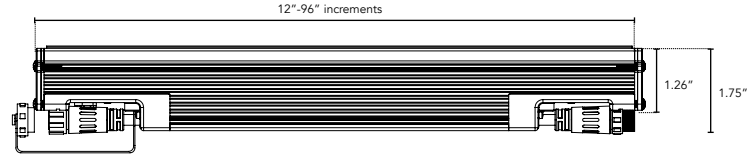

HPNLS-HO Quick Ship

Line Voltage Linear LED Strip Fixture

Customer: _____ Date: _____

Project: _____

Wattage	16W per linear ft.
Input Voltage	90-120V, 230-277V
Control	Forward/Reverse Phase Line Dimmer, 0-10V, DALI, DMX*
LED Spacing	1" on center
Spacing	12" - 96", 6" increments (Add .25" for end caps)
Total Height	1.75"
Total Width	1.68"
Color Options	2700K, 3000K, 3500K, 4000K, 5000K, amber, red, green, blue
Mounting	Fixed, Swivel, 3" Arc or 6" Arc
Available Optics	10°, 30°, 60°, 10° x 60°, 30° x 60°, 120°
Rating	IP50
CRI	90 + CRI
Power Cable	UL Standard 10 ft.
Finish	Black, Clear Anodized Aluminum
Material	Anodized Aluminum
Dimming	Patented CleanDim® Technology ensures even dimming from 0-100%

Quick Ship Terms:

- Orders must be received by 12pm est
- Quick ship fixtures are interior use only.
- Only lengths of 500 ft. Or less can be ordered.
- No custom modifications are available, only the standard qualifies.
- Any delays in approvals may void quick ship possibility.
- Errors/omissions will be sole responsibility of purchaser.
- Additional costs may apply.
- Minimum orders will apply.
- Subject to all standard approvals.
- All orders subject to all Boca Lighting and Controls terms and conditions.

DIMENSIONS:

Plan View

Elevation View

MOUNTING INFORMATION:

Note: Fixtures 1-2ft, Place clips 3" from edge as shown. Fixtures more than 2ft., Place clips 3.5" from edges as shown.

Swivel

Hinge

Fixed