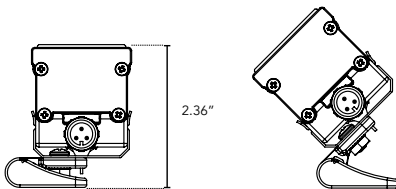

DIMENSIONS:

Plan View

Elevation View

MOUNTING INFORMATION:

Note: Fixtures 1-2ft, Place clips 3" from edge as shown. Fixtures more than 2ft., Place clips 3.5" from edges as shown.

Swivel

Hinge

Fixed