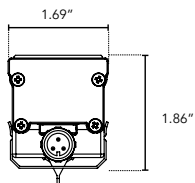

HPNLS-HO Quick Ship

Line Voltage Linear LED Strip Fixture

Customer: _____ Date: _____

Project: _____

Wattage	16W per linear ft.
Input Voltage	90-120V, 230-277V
Control	Forward/Reverse Phase Line Dimmer, 0-10V, DALI, DMX*
LED Spacing	1" on center
Spacing	12" - 96", 6" increments (Add .25" for end caps)
Total Height	1.75"
Total Width	1.68"
Color Options	2700K, 3000K, 3500K, 4000K, 5000K, amber, red, green, blue
Mounting	Fixed, Swivel, 3" Arc or 6" Arc
Available Optics	10°, 30°, 60°, 10° x 60°, 30° x 60°, 120°
Rating	IP50
CRI	90 + CRI
Power Cable	UL Standard 10 ft.
Finish	Black, Clear Anodized Aluminum
Material	Anodized Aluminum
Dimming	Patented CleanDim® Technology ensures even dimming from 0-100%

DIMENSIONS:

Plan View

Elevation View

MOUNTING INFORMATION:

Note: Fixtures 1-2ft, Place clips 3" from edge as shown. Fixtures more than 2ft., Place clips 3.5" from edges as shown.

Swivel

Hinge

Fixed