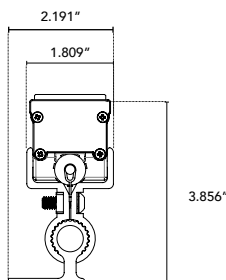

Vandal Resistant