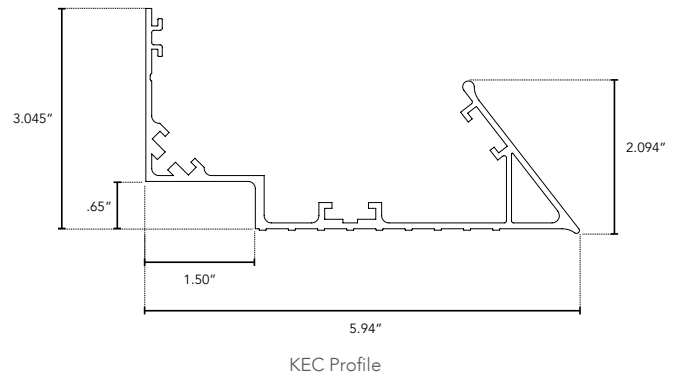

NANOTUNE

Tuneable White Light Line Voltage
Small Profile Linear LED Fixture

Customer: _____ Date: _____

Project: _____

Wattage	6W per linear ft.
Input Voltage	90-120V
Control	2-Channel DMX (NanoRouter), 2-Channel 0-10V
Power Cable	UL Standard 10 ft.
Length	12-72", in 6" increment
Total Width	1.03"
Total Height	0.82" (not including clip)
Color Options	2000K, 2400K, 2700K, 3000K, 3500K, 4000K, 5000K
Mounting	Fixed, Hinge
Available Optics	15°x40°, 120°
Rating	IP50
Material	High Temperature ABS Plastic
Custom	Contact Factory
Dimming	Patented CleanDim® Technology ensures even dimming from 0-100%.
CRI	90+ CRI
Finish	White or Black
Max Run	76ft. @ 120V, 156ft. @ 227V
Environmental	Operating temperature: -40°F-140°F Ambient(-40°C-60°C)** Storage temperature: -40°F-140°F Ambient indoor fixtures operation limited to =<50% relative humidity

ACCESSORY

KNIFE EDGE COVE

T Track Mount **Y** YES
(Only available with Fixed Mounting) **N** NO

DIMENSIONS:

Note: Allow 1/4" for each end cap and 1.25" for power feed cable

MOUNTING INFORMATION:

For vertical installation and installations above 4' please contact the factory for specific mounting instructions.

KNIFE EDGE COVE:

See Knife Edge Cove specification sheet for additional information.

ACCESSORY:

Track Mount Clip System is only available with Fixed Mounting.