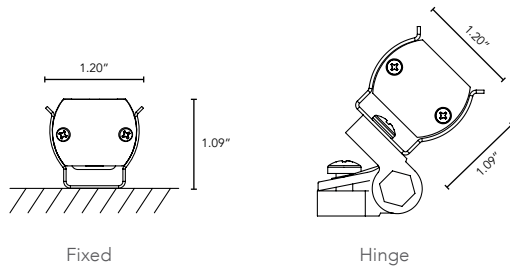

NANOTUNE

Tuneable White Light Line Voltage
Small Profile Linear LED Fixture

Customer: _____ Date: _____

Project: _____

Wattage	6W per linear ft.
Input Voltage	90-120V
Control	2-Channel DMX (NanoRouter), 2-Channel 0-10V
Power Cable	UL Standard 10 ft.
Length	12-72", in 6" increment
Total Width	1.03"
Total Height	0.82" (not including clip)
Color Options	2000K, 2400K, 2700K, 3000K, 3500K, 4000K, 5000K
Mounting	Fixed, Hinge
Available Optics	15°x40°, 120°
Rating	IP50
Material	High Temperature ABS Plastic
Custom	Contact Factory
Dimming	Patented CleanDim® Technology ensures even dimming from 0-100%.
CRI	90+ CRI
Finish	White or Black
Max Run	76ft. @ 120V, 156ft. @ 227V
Environmental	Operating temperature: -40°F-140°F Ambient(-40°C-60°C)** Storage temperature: -40°F-140°F Ambient indoor fixtures operation limited to =<50% relative humidity

ACCESSORY

KNIFE EDGE COVE

T Track Mount **Y** YES
(Only available with Fixed Mounting) **N** NO

DIMENSIONS:

Note: Allow 1/4" for each end cap and 1.25" for power feed cable

MOUNTING INFORMATION:

For vertical installation and installations above 4' please contact the factory for specific mounting instructions.

KNIFE EDGE COVE:

See Knife Edge Cove specification sheet for additional information.

ACCESSORY:

Track Mount Clip System is only available with Fixed Mounting.