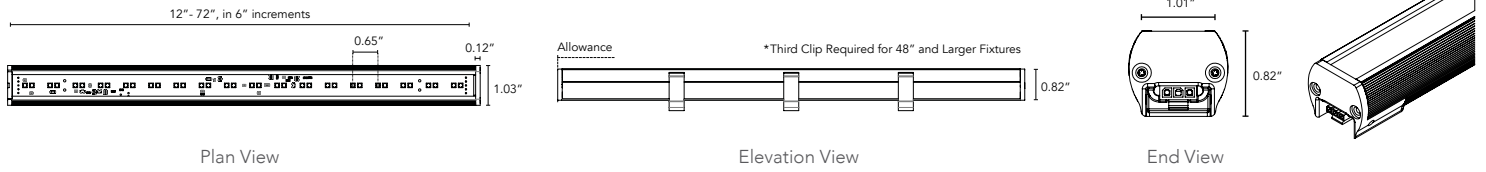

NANOTUNE

Tuneable White Light Line Voltage
Small Profile Linear LED Fixture

Customer: _____ Date: _____

Project: _____

Wattage	6W per linear ft.
Input Voltage	90-120V
Control	2-Channel DMX (NanoRouter), 2-Channel 0-10V
Power Cable	UL Standard 10 ft.
Length	12-72", in 6" increment
Total Width	1.03"
Total Height	0.82" (not including clip)
Color Options	2000K, 2400K, 2700K, 3000K, 3500K, 4000K, 5000K
Mounting	Fixed, Hinge
Available Optics	15°x40°, 120°
Rating	IP50
Material	High Temperature ABS Plastic
Custom	Contact Factory
Dimming	Patented CleanDim® Technology ensures even dimming from 0-100%.
CRI	90+ CRI
Finish	White or Black
Max Run	76ft. @ 120V, 156ft. @ 227V
Environmental	Operating temperature: -40°F-140°F Ambient(-40°C-60°C)** Storage temperature: -40°F-140°F Ambient indoor fixtures operation limited to =<50% relative humidity

** Military spec available under special request-lead times may be impacted.

PRODUCT SPECIFICATIONS:

	WATTAGE	COLOR OPTIONS			OPTIC	VOLTAGE	FINISH	MOUNTING	LENS	BAFFLE <small>(Not Available with 10° Optics)</small>			
	LOW	MEDIUM	HIGH										
Nanotune	6W	2000K	2400K	2700K	3000K	3500K	4000K	5000K	15°x40° 120°	W White B Black	F Fixed H Hinge	C Clear CLD Clear Light Diffused (Not Available with Optics) HD Heavy Diffused (Not Available with Optics)	SQ Square ASYM Asymmetric

ACCESSORY

KNIFE EDGE COVE

T Track Mount **Y** YES
(Only available with Fixed Mounting) **N** NO

DIMENSIONS:

Note: Allow 1/4" for each end cap and 1.25" for power feed cable

MOUNTING INFORMATION:

For vertical installation and installations above 4' please contact the factory for specific mounting instructions.

KNIFE EDGE COVE:

See Knife Edge Cove specification sheet for additional information.

ACCESSORY:

Track Mount Clip System is only available with Fixed Mounting.