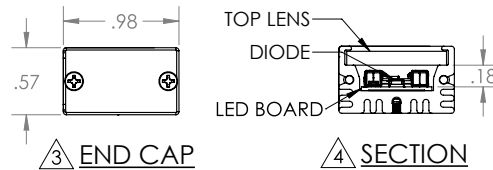

1 PLAN VIEW

2 ELEVATION VIEW

TECHNICAL DATA	
Parameter	Data
Power	8 watts per linear ft.
Input Voltage	24VAC
Input Current per Linear Ft	310mA
Control	Standard Magnetic Low voltage Dimming
Power Cable Length	UL Standard 10ft
LED Spacing	5/8" on center
Fixture Length	12"-72", in 4" increment
Fixture Width	0.91"
Total Height (not including clips)	0.59"
Mounting	Fixed Clip
Available Optics	120°
Finish Options	Clear Anodized Aluminum
LED Color Options	24K, 27K, 30K, 35K, 40K, 50K
Color Rendering Index	90+ CRI
Ratings	Dry
Total Linear ft per 20A breaker	210ft
Total Linear ft per 15A breaker	157ft
Total Linear ft per Power Feed	12ft
Transformer	Primary 120V or 277V, Secondary 24V