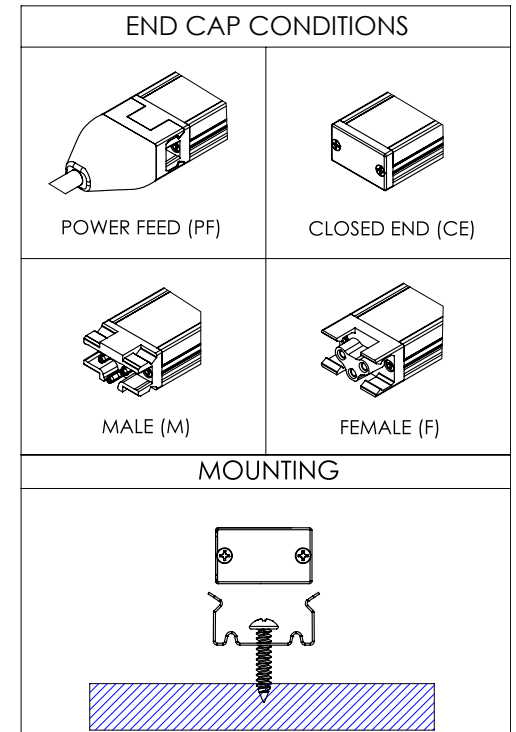

1 PLAN VIEW

2 ELEVATION VIEW

TECHNICAL DATA	
Parameter	Data
Power	8 watts per linear ft.
Input Voltage	24VAC
Input Current per Linear Ft	310mA
Control	Standard Magnetic Low voltage Dimming
Power Cable Length	UL Standard 10ft
LED Spacing	5/8" on center
Fixture Length	12"-72", in 4" increment
Fixture Width	0.91"
Total Height (not including clips)	0.59"
Mounting	Fixed Clip
Available Optics	120°
Finish Options	Clear Anodized Aluminum
LED Color Options	24K, 27K, 30K, 35K, 40K, 50K
Color Rendering Index	90+ CRI
Ratings	Dry
Total Linear ft per 20A breaker	210ft
Total Linear ft per 15A breaker	157ft
Total Linear ft per Power Feed	12ft
Transformer	Primary 120V or 277V, Secondary 24V

 LIGHTING CONTROLS LED Lighting Systems, Technologies, & Manufacturing		PRODUCT NAME: NICHE-RT	
508 South Military Trail Deerfield Beach FL, 33442		www.BocaFlasher.com (561) 989-5338	
THIS DOCUMENT IS CONFIDENTIAL AND PROTECTED BY COPYRIGHTS OF BOCA FLASHER INC.		FILE NAME: TECHNICAL SHEET	PART #: NICHE-RT
		DRAWN BY: HYERI KANG	DATE: 03272020
		DESIGN BY: LUIS ROSADO	
		APPROVED BY: M. PINDER	
SCALE:	SHEET: 1 OF 1	REV: B	