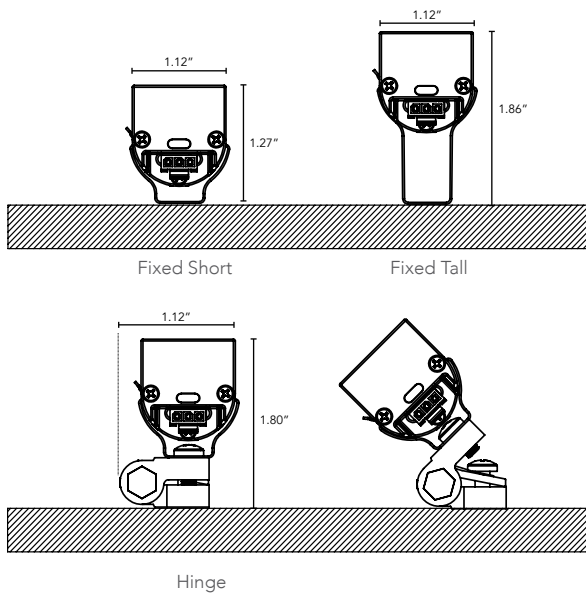

NANOLUME HD

Micro Profile LED Task and
Cove Fixture

Customer: _____ Date: _____ Type: _____

Project: _____

Wattage	6W or 10W per linear ft.
Input Volatage	90-120V or 230-277V
Control	Forward/Reverse Phase Line Dimmer 0-10V*, DALI*, DMX*
LED Spacing	5/8" on Center
Length	12-72", in 6" increment allow 1/4" for each end cap and 1.25" for power feed cable
Total Width	1.01"
Total Height	1.09"
Color Options	2000K, 2200K, 2400K, 2700K, 3000K, 3500K, 4000K, 5000K, 6500K
Mounting	Fixed or Hinge
Available Optics	15°x45°, 120°x120°
CRI	95+ CRI
Rating	IP50
Finish	Clear Anodized Aluminum
Material	Anodized Aluminum
Custom	Contact Factory
Dimming	Patented CleanDim® Technology ensures even dimming from 0-100%.
Max Run	46ft. @ 120V (10W), 160ft. @277V (6W)
Environmental	Operating temperature: -40°F-140°F Ambient(-40°C-60°C)** Storage temperature: -40°F-140°F Ambient indoor fixtures operation limited to =<50% relative humidity

DIMENSIONS:

Third Clip Required for 48" and Larger Fixtures

MOUNTING INFORMATION:

For vertical installation and installations above 4' please contact the factory for specific mounting instructions.

ACCESSORY: