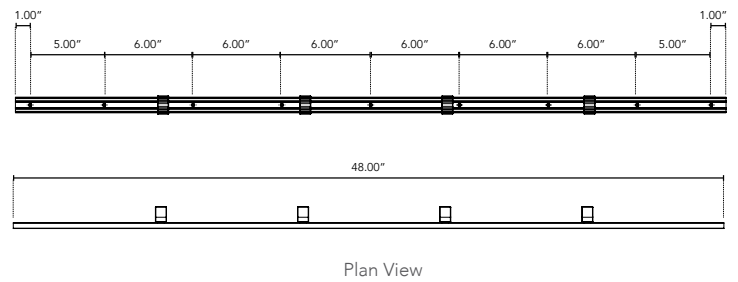

ACCESSORY:

Track Mount Clip System is only available with Fixed Mounting.

LUMINAIRE INFORMATION:

CCT (K)	Wattage	Lumens	LPW
2000	10	718	72
2400	10	850	85
2700	10	936	94
3000	10	980	98
3500	10	1030	103
4000	10	1060	106

* Typical delivered lumen data is approximate. Actual lumens will vary due to installation environment and beam pattern. Please see IES files.