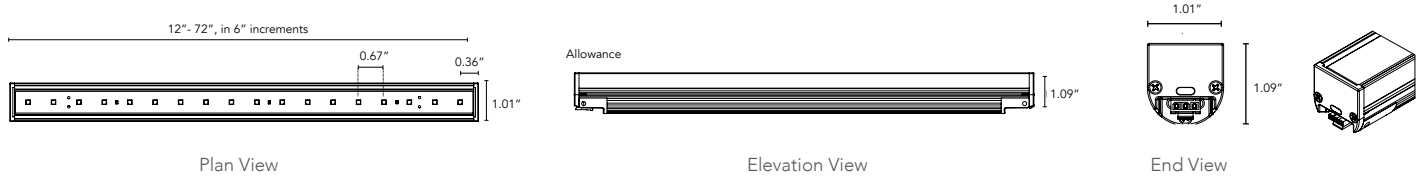

NANOLUME HD

Micro Profile LED Task and
Cove Fixture

Customer: _____ Date: _____ Type: _____

Project: _____

Wattage	6W or 10W per linear ft.
Input Volatage	90-120V or 230-277V
Control	Forward/Reverse Phase Line Dimmer 0-10V*, DALI*, DMX*
LED Spacing	5/8" on Center
Length	12-72", in 6" increment allow 1/4" for each end cap and 1.25" for power feed cable
Total Width	1.01"
Total Height	1.09"
Color Options	2000K, 2200K, 2400K, 2700K, 3000K, 3500K, 4000K, 5000K, 6500K
Mounting	Fixed or Hinge
Available Optics	15°x45°, 120°x120°
CRI	95+ CRI
Rating	IP50
Finish	Clear Anodized Aluminum
Material	Anodized Aluminum
Custom	Contact Factory
Dimming	Patented CleanDim® Technology ensures even dimming from 0-100%.
Max Run	46ft. @ 120V (10W), 160ft. @277V (6W)
Environmental	Operating temperature: -40°F-140°F Ambient(-40°C-60°C)** Storage temperature: -40°F-140°F Ambient indoor fixtures operation limited to =<50% relative humidity

DIMENSIONS:

Third Clip Required for 48" and Larger Fixtures

MOUNTING INFORMATION:

For vertical installation and installations above 4' please contact the factory for specific mounting instructions.

ACCESSORY: