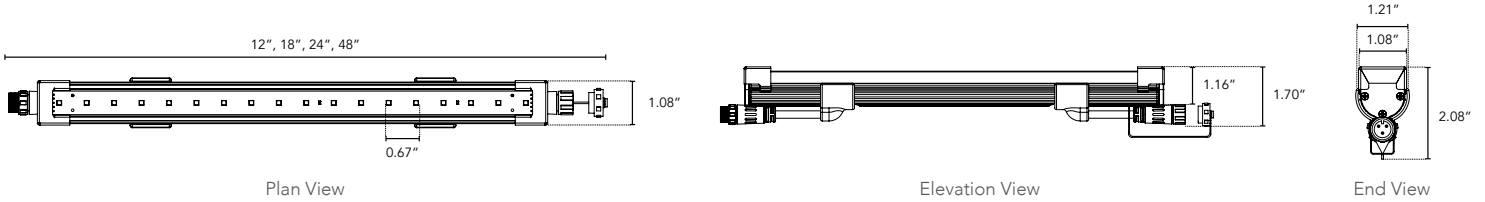

NANO X

Micro Profile Exterior LED Task and Cove Fixture

Customer:	_____	Date:	_____
Project:	_____		
Wattage	3W or 6W per linear ft.		
Input Voltage	90-120V, 230-227V		
Control	Forward/Reverse Line Dimmer 0-10V, DALI, or DMX*		
Power Cable	UL Standard 10 ft.		
Pixel Spacing	5/8" on Center		
Length	1 ft., 1.5 ft., 2 ft., and 4 ft.		
Total Width	1.21" Fixed Clip		
Total Height	2.08"		
Input Current	54mA @ 120V, 24mA @ 277V		
Color Options	2000K, 2400K, 2700K, 3000K, 3500K, 4000K, 5000K, 6500K		
Mounting	Fixed, Hinge		
Available Optics	120°, 15°x45°		
Rating	IP50, IP67		
CRI	90+ CRI		
Finish	Clear Anodized Aluminum		
Material	Anodized Aluminum		
Custom	Contact Factory		
Dimming	Patented CleanDim® Technology ensures even dimming from 0-100%.		
Max Run	76 ft. @ 120 V (6W), 156 ft. @ 277V (6W)		
Environmental	Operating temperature: -40°F-140°F Ambient(-40°C-60°C)** Storage temperature: -40°F-140°F Ambient indoor fixtures operation limited to =<50% relative humidity		

DIMENSIONS:

Note: Allow for 1/4" for each end cap and 1.25" for power feed cable.

MOUNTING INFORMATION:

For vertical installation and installations above 4' please contact the factory for specific mounting instructions.

LUMINAIRE INFORMATION:

Fixture Type: 3500°K, 120° optic, 120V, 12"
Total lumen Output: 2290 Lumens per 4ft.
Luminaire Efficacy: 93 Lumens per watt

Characteristics:

LUMENS PER LAMP	572.6 (1 lamp)
TOTAL LAMP LUMENS	572.6
LUMINAIRE LUMENS	573
TOTAL LUMINAIRE EFFICIENCY	100%
LUMEN EFFICACY RATING	93
TOTAL LUMINAIRE WATTS	6.15
BALLAST FACTOR	1.00
CIE TYPE	Direct
SPACING CRITERION (0-180)	1.28
SPACING CRITERION (90-270)	1.30
SPACING CRITERION (Diagonal)	1.40
BASIC LUMINOUS SHAPE	Rectangular
LUMINOUS LENGTH (0-180)	0.31m
LUMINOUS WIDTH (90-270)	0.01m
LUMINOUS HEIGHT	0.00m