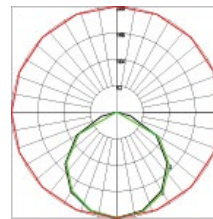

DIMENSIONS:

Note: Allow for 1/4" for each end cap and 1.25" for power feed cable.

MOUNTING INFORMATION:

For vertical installation and installations above 4' please contact the factory for specific mounting instructions.

LUMINAIRE INFORMATION:

Fixture Type: 3500°K, 120° optic, 120V, 12"
Total lumen Output: 2290 Lumens per 4ft.
Luminaire Efficacy: 93 Lumens per watt

Characteristics:

LUMENS PER LAMP	572.6 (1 lamp)
TOTAL LAMP LUMENS	572.6
LUMINAIRE LUMENS	573
TOTAL LUMINAIRE EFFICIENCY	100%
LUMEN EFFICACY RATING	93
TOTAL LUMINAIRE WATTS	6.15
BALLAST FACTOR	1.00
CIE TYPE	Direct
SPACING CRITERION (0-180)	1.28
SPACING CRITERION (90-270)	1.30
SPACING CRITERION (Diagonal)	1.40
BASIC LUMINOUS SHAPE	Rectangular
LUMINOUS LENGTH (0-180)	0.31m
LUMINOUS WIDTH (90-270)	0.01m
LUMINOUS HEIGHT	0.00m