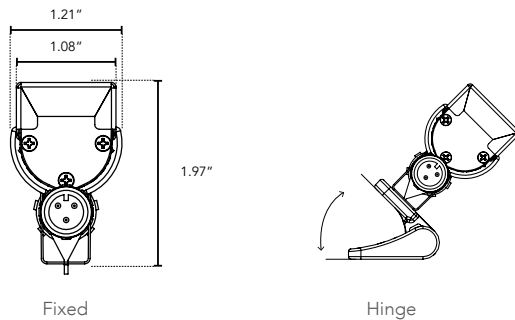

NANO X

Micro Profile Exterior LED Task and Cove Fixture

Customer:	_____	Date:	_____
Project:	_____		
Wattage	3W or 6W per linear ft.		
Input Voltage	90-120V, 230-227V		
Control	Forward/Reverse Line Dimmer 0-10V, DALI, or DMX*		
Power Cable	UL Standard 10 ft.		
Pixel Spacing	5/8" on Center		
Length	1 ft., 1.5 ft., 2 ft., and 4 ft.		
Total Width	1.21" Fixed Clip		
Total Height	2.08"		
Input Current	54mA @ 120V, 24mA @ 277V		
Color Options	2000K, 2400K, 2700K, 3000K, 3500K, 4000K, 5000K, 6500K		
Mounting	Fixed, Hinge		
Available Optics	120°, 15°x45°		
Rating	IP50, IP67		
CRI	90+ CRI		
Finish	Clear Anodized Aluminum		
Material	Anodized Aluminum		
Custom	Contact Factory		
Dimming	Patented CleanDim® Technology ensures even dimming from 0-100%.		
Max Run	76 ft. @ 120 V (6W), 156 ft. @ 277V (6W)		
Environmental	Operating temperature: -40°F-140°F Ambient(-40°C-60°C)** Storage temperature: -40°F-140°F Ambient indoor fixtures operation limited to =<50% relative humidity		

DIMENSIONS:

Note: Allow for 1/4" for each end cap and 1.25" for power feed cable.

MOUNTING INFORMATION:

For vertical installation and installations above 4' please contact the factory for specific mounting instructions.

LUMINAIRE INFORMATION:

Fixture Type: 3500°K, 120° optic, 120V, 12"
Total lumen Output: 2290 Lumens per 4ft.
Luminaire Efficacy: 93 Lumens per watt

Characteristics:

LUMENS PER LAMP	572.6 (1 lamp)
TOTAL LAMP LUMENS	572.6
LUMINAIRE LUMENS	573
TOTAL LUMINAIRE EFFICIENCY	100%
LUMEN EFFICACY RATING	93
TOTAL LUMINAIRE WATTS	6.15
BALLAST FACTOR	1.00
CIE TYPE	Direct
SPACING CRITERION (0-180)	1.28
SPACING CRITERION (90-270)	1.30
SPACING CRITERION (Diagonal)	1.40
BASIC LUMINOUS SHAPE	Rectangular
LUMINOUS LENGTH (0-180)	0.31m
LUMINOUS WIDTH (90-270)	0.01m
LUMINOUS HEIGHT	0.00m