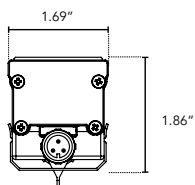

DIMENSIONS:

MOUNTING INFORMATION:

Note: Fixtures 1-2ft, Place clips 3" from edge as shown. Fixtures more than 2ft., Place clips 3.5" from edges as shown.

Swivel

Hinge

Fixed

Vandal Resistant

BAFFLE DETAILS:

BAFFLE SQUARE - SB, ASYM, SKB

The design cuts off light at 90°, utilizing lightweight black PVC with non-reflective surfaces to avoid glare from interior sections. A one-piece baffle slides onto the extruded housing. The SB only adds 0.75" to the overall height, the ASYM adds 0.90" to the overall height, and the SKB adds 1.625" to the overall height.

HEXCELL LOUVER - HL

The louver cannot be utilized when no optic (120°) is specified. It is located flush to the secondary optic, preventing unwanted striation, and is positioned behind the lens to ensure no damage occurs during installation or afterward, also preventing dust build-up. The louver ships pre-fitted, making on-site fixture installation easy, with no unsightly clips, screws, or brackets. It can be used with other baffles and adds nothing to the overall height. Additional charges may apply.

LENS OPTIONS:

DIFFUSED GLASS

- 87% transmission
- Lens is 1/8" (.09) thick, adds 1/16" to overall height of fixture
- Additional charges apply

SATIN ICE

- Best for direct view use. Interior.
- 42% transmission
- Lens is 1/4" (.25) thick, adds 1/8" to overall height of fixture
- Additional charges apply