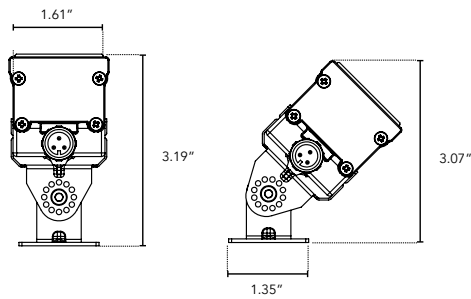

**DIMENSIONS:**

Plan View

Elevation View

**MOUNTING INFORMATION:**

Note: Fixtures 1-2ft, Place clips 3" from edge as shown. Fixtures more than 2ft., Place clips 3.5" from edges as shown.

**Swivel**

**Hinge**