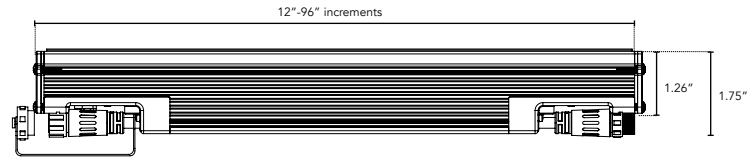

# HPNLS-LO Quick Ship

Line Voltage Linear LED Strip Fixture

Customer: \_\_\_\_\_ Date: \_\_\_\_\_

Project: \_\_\_\_\_

<b>Wattage</b>	6W or 10W per linear ft.
<b>Input Voltage</b>	90-120V, 230-277V
<b>Control</b>	Forward/Reverse Phase line dimmer 0-10V, DMX*
<b>LED Spacing</b>	1.5" on center
<b>Length</b>	12", 18", 24", 36", 48", 96" (Add .25" for end caps)
<b>Total Height</b>	1.75"
<b>Total Width</b>	1.68"
<b>Color Options</b>	2700K, 3000K, 3500K, 4000K, 5000K, Amber, Red, Green, Blue
<b>Mounting</b>	Fixed, Swivel, 3" Arc or 6" Arc
<b>Available Optics</b>	10°, 30°, 60°, 10°x60°, 30°x60°, 120°
<b>CRI</b>	90+ CRI
<b>Rating</b>	IP50
<b>Power Cable</b>	UL Standard 10 ft.
<b>Finish</b>	Black, Clear Anodized Aluminum
<b>Material</b>	Anodized Aluminum
<b>Dimming</b>	Patented CleanDim® Technology ensures even dimming from 0-100%

## PRODUCT SPECIFICATIONS: MUST COMPLETE THE QUICKSHIP ORDERING GUIDE (SEE PAGE 4)

HPNLS	WATTAGE	COLOR OPTION	OPTIC	VOLTAGE	FINISH	LOCATION	MOUNTING	LENS	OPTIONS	QS
	Lo8 6W/FT Lo8 10W/FT	2700K 3000K 3500K 4000K 5000K Amber Red Green Blue	10° 30° 60° 10°x60° 30°x60° 120°	120V 277V	A Clear Anodized Aluminum B Black	I Interior - IP50	F Fixed S Swivel H Hinge 3Arc 3" Arc Swivel 6Arc 6" Arc Swivel	C Clear D Diffused SI Satin Ice* (Interior Use Only) <small>* Not Available With Hexcell or Baffle Options</small>	SB Square Baffle SSB Slanted Baffle SKB Kicker Baffle HL Hexcell Louver (Cannot be used with Satin Ice White or 120° optic)	QS Quickship

**DIMENSIONS:**

Plan View

Elevation View

**MOUNTING INFORMATION:**

Note: Fixtures 1-2ft, Place clips 3" from edge as shown. Fixtures more than 2ft., Place clips 3.5" from edges as shown.

**Swivel**

**Hinge**