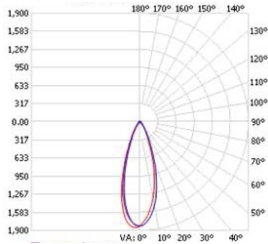

**LENS OPTIONS:**

**DIFFUSED GLASS**

- 87% transmission
- Lens is 1/8" (.09) thick, adds 1/16" to overall height of fixture
- Additional charges apply

**SATIN ICE**

- Best for direct view use. Interior.
- 42% transmission
- Lens is 1/4" (.25) thick, adds 1/8" to overall height of fixture
- Additional charges apply

**LUMINAIRE INFORMATION:**

**Candela Distribution**

**Fixture Type: 3500°K, 24° optic, 120V, 12"**  
**Total lumen Output: 372.2 Lumens per ft.**  
**Luminaire Efficacy: 39.3 Lumens per watt**  
**For lux multiply fc by 10.76 fc reading taken at 100% capacity (no dimming)**

- - Max Cd: 247.5° H
- - 0° H
- - 90° H

Lumens Per Lamp -3500K 30X60	936 (1 lamp)
Total Lamp Lumens	936
Luminaire Lumens	936
Total Luminaire Efficiency	100%
Lumen Efficacy Rating	94
Total Luminaire Watts	10.02
Ballast Factor	1.00
CIE Type	Direct
Spacing Criterion (0-180)	0.58
Spacing Criterion (90-270)	0.62
Spacing Criterion (Diagonal)	0.60
Basic Luminous Shape	Rectangular
Luminous Length (0-180)	0.31m
Luminous Width (90-270)	0.04m
Luminous Height	0.05m