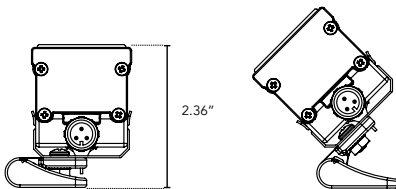

**DIMENSIONS:**

Plan View

Elevation View

**MOUNTING INFORMATION:**

Note: Fixtures 1-2ft, Place clips 3" from edge as shown. Fixtures more than 2ft., Place clips 3.5" from edges as shown.

**Swivel**

**Hinge**