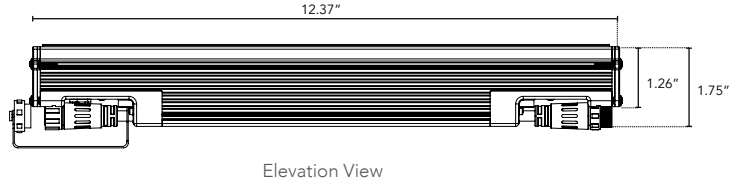

DIMENSIONS:

For vertical installation and installations above 4' please contact the factory for specific mounting instructions.

MOUNTING INFORMATION:

Note: Fixtures 1-2ft, Place clips 3" from edge as shown. Fixtures more than 2ft., Place clips 3.5" from edges as shown.

LIGHTSOURCE REPORT

WHITE W/CLEAR GLASS LENS

- CIE Colorimetric Parameters
- CCT: Tc = 3088K
- Photometric Parameters
- Luminous Flux: 634.40 lm
- Efficiency: 59.46 lm/W

WHITE W/CLEAR GLASS LENS

- RGBW w/Clear Glass Lens
- CCT: Tc = 4392K
- Photometric Parameters
- Luminous Flux: 922.16 lm
- Efficiency: 34.65 lm/W