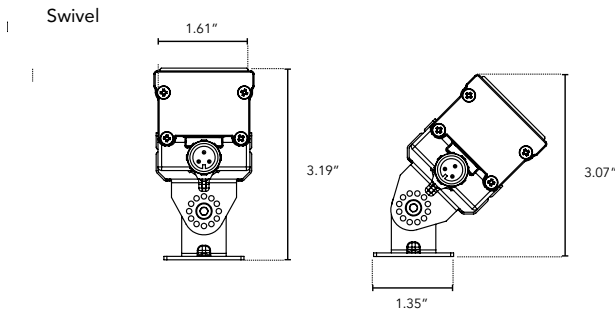

DIMENSIONS:

For vertical installation and installations above 4' please contact the factory for specific mounting instructions.

MOUNTING INFORMATION:

Note: Fixtures 1-2ft, Place clips 3" from edge as shown. Fixtures more than 2ft., Place clips 3.5" from edges as shown.

LIGHTSOURCE REPORT

WHITE W/CLEAR GLASS LENS

- CIE Colorimetric Parameters
- CCT: Tc = 3088K
- Photometric Parameters
- Luminous Flux: 634.40 lm
- Efficiency: 59.46 lm/W

WHITE W/CLEAR GLASS LENS

- RGBW w/Clear Glass Lens
- CCT: Tc = 4392K
- Photometric Parameters
- Luminous Flux: 922.16 lm
- Efficiency: 34.65 lm/W