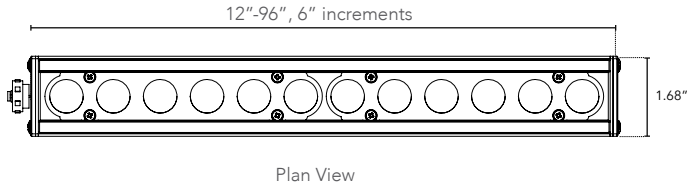

DIMENSIONS:

For vertical installation and installations above 4' please contact the factory for specific mounting instructions.

MOUNTING INFORMATION:

Note: Fixtures 1-2ft, Place clips 3" from edge as shown. Fixtures more than 2ft., Place clips 3.5" from edges as shown.

LIGHTSOURCE REPORT

WHITE W/CLEAR GLASS LENS

- CIE Colorimetric Parameters
- CCT: Tc = 3088K
- Photometric Parameters
- Luminous Flux: 634.40 lm
- Efficiency: 59.46 lm/W

WHITE W/CLEAR GLASS LENS

- RGBW w/Clear Glass Lens
- CCT: Tc = 4392K
- Photometric Parameters
- Luminous Flux: 922.16 lm
- Efficiency: 34.65 lm/W