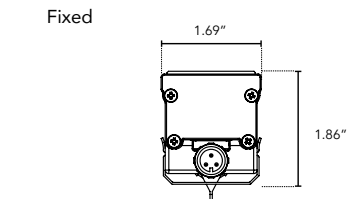

DIMENSIONS:

For vertical installation and installations above 4' please contact the factory for specific mounting instructions.

MOUNTING INFORMATION:

Note: Fixtures 1-2ft, Place clips 3" from edge as shown. Fixtures more than 2ft., Place clips 3.5" from edges as shown.

LIGHTSOURCE REPORT

WHITE W/CLEAR GLASS LENS

- CIE Colorimetric Parameters
- CCT: Tc = 3088K
- Photometric Parameters
- Luminous Flux: 634.40 lm
- Efficiency: 59.46 lm/W

WHITE W/CLEAR GLASS LENS

- RGBW w/Clear Glass Lens
- CCT: Tc = 4392K
- Photometric Parameters
- Luminous Flux: 922.16 lm
- Efficiency: 34.65 lm/W