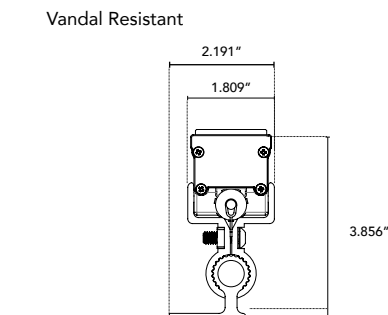

DIMENSIONS:

For vertical installation and installations above 4' please contact the factory for specific mounting instructions.

MOUNTING INFORMATION:

Note: Fixtures 1-2ft, Place clips 3" from edge as shown. Fixtures more than 2ft., Place clips 3.5" from edges as shown.

LIGHTSOURCE REPORT

WHITE W/CLEAR GLASS LENS

- CIE Colorimetric Parameters
- CCT: Tc = 3088K
- Photometric Parameters
- Luminous Flux: 634.40 lm
- Efficiency: 59.46 lm/W

WHITE W/CLEAR GLASS LENS

- RGBW w/Clear Glass Lens
- CCT: Tc = 4392K
- Photometric Parameters
- Luminous Flux: 922.16 lm
- Efficiency: 34.65 lm/W