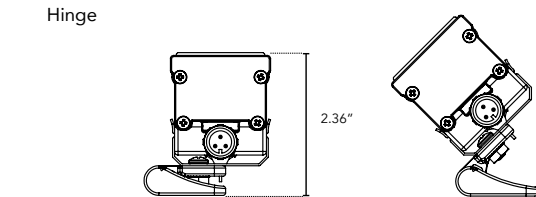

DIMENSIONS:

For vertical installation and installations above 4' please contact the factory for specific mounting instructions.

MOUNTING INFORMATION:

Note: Fixtures 1-2ft, Place clips 3" from edge as shown. Fixtures more than 2ft., Place clips 3.5" from edges as shown.

LIGHTSOURCE REPORT

WHITE W/CLEAR GLASS LENS

- CIE Colorimetric Parameters
- CCT: Tc = 3088K
- Photometric Parameters
- Luminous Flux: 634.40 lm
- Efficiency: 59.46 lm/W

WHITE W/CLEAR GLASS LENS

- RGBW w/Clear Glass Lens
- CCT: Tc = 4392K
- Photometric Parameters
- Luminous Flux: 922.16 lm
- Efficiency: 34.65 lm/W