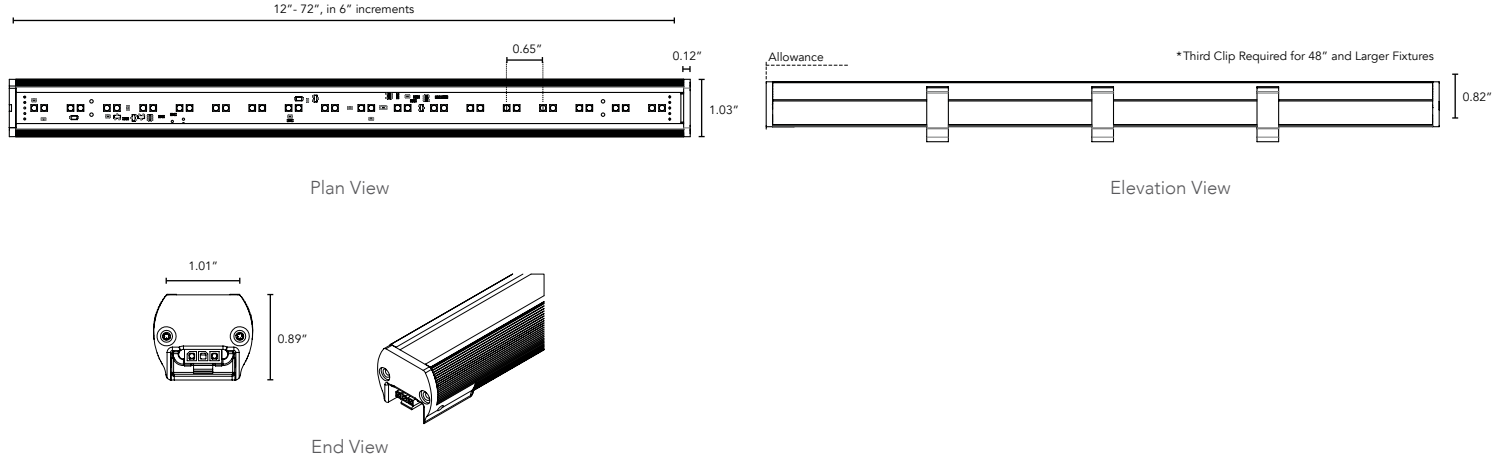

### Quick Ship Terms:

- Orders must be received by 12pm est
- Quick ship fixtures are interior use only.
- Only lengths of 500 ft. Or less can be ordered.
- No custom modifications are available, only the standard qualifies.
- Any delays in approvals may void quick ship possibility.
- Errors/omissions will be sole responsibility of purchaser.
- Additional costs may apply.
- Minimum orders will apply.
- Subject to all standard approvals.
- All orders subject to all Boca Lighting and Controls terms and conditions.

**DIMENSIONS:**

Note: Allow 1/4" for each end cap and 1.25" for power feed cable.

**MOUNTING INFORMATION:**

For vertical installation and installations above 4' please contact the factory for specific mounting instructions.