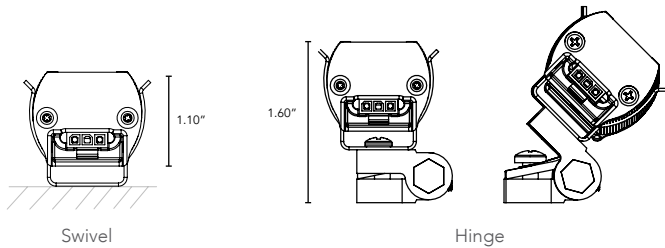

### Nanolume Order Terms:

- Lead Time: **5 Business Days After Approvals**
- (1) Power feed and (1) Terminator Included per 43 feet
- 2 Clips included per less than 48" lengths and 3 Clips included per on 48" & 72" lengths

**DIMENSIONS:**

Note: Allow 1/4" for each end cap and 1.25" for power feed cable.

**MOUNTING INFORMATION:**

For vertical installation and installations above 4' please contact the factory for specific mounting instructions.