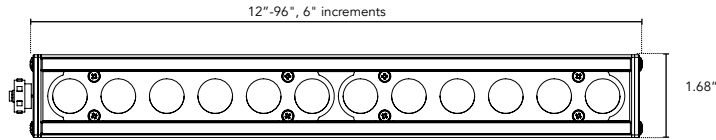

# TRI-LIGHT RT

Triple Diode DMX  
Controlled Linear LED Fixture

Customer: \_\_\_\_\_ Date: \_\_\_\_\_

Project: \_\_\_\_\_

<b>Wattage</b>	8W per linear ft for RGB, 10W per linear ft for RGBW
<b>Input Voltage</b>	24 VAC
<b>Control</b>	IMCS box w/ standard DMX512 control
<b>LED Spacing</b>	0.44" on Center
<b>Length</b>	12"-96", 6" increments
<b>Total Width</b>	1.68"
<b>Total Height</b>	1.75" (not including clip)
<b>Mounting</b>	Fixed, Swivel, Arc or Vandal Resistant
<b>Available Optics</b>	120°
<b>Finish</b>	Black, White or Gray powder coat
<b>Color Options</b>	Triple diode RGB, or triple diode RGB w/ white option
<b>CRI</b>	Specifiable
<b>Rating</b>	IP50, IP65, IP68
<b>Power Cable</b>	30 ft home run cable
<b>Material</b>	Anodized Aluminum
<b>Max Run</b>	8ft. (Class 2 Limited)
<b>Environmental</b>	Operating temperature--40°F-140°F Ambient(-40°C-60°C)** Storage temperature -40°F-140°F Ambient indoor fixtures operation limited to =<50% relative humidity

## PRODUCT SPECIFICATIONS:

	COLOR OPTION	OPTIC	PRIMARY VOLTAGE	FINISH	LOCATION	MOUNTING	LENS	OPTION
<b>Tri-Light RT</b>	1 Triple Diode RGB 2 RGB with White	<b>120°</b>	<b>120V</b> <b>277V</b> (Light is 24VAC)	<b>W</b> White <b>B</b> Black <b>G</b> Gray	<b>I</b> Interior-IP50 <b>E</b> Exterior-IP67	<b>F</b> Fixed <b>S</b> Swivel <b>H</b> Hinge <b>V</b> Vandal Resistant <b>A</b> Arc	<b>C</b> Clear <b>D</b> Diffused <b>SI</b> Satin Ice (Interior Use Only) <b>OW</b> Opal White (Exterior Use Only)	

**DIMENSIONS:**

For vertical installation and installations above 4' please contact the factory for specific mounting instructions.

Plan View

Elevation View

**MOUNTING INFORMATION:**

Note: Fixtures 1-2ft, Place clips 3" from edge as shown. Fixtures more than 2ft., Place clips 3.5" from edges as shown.

- Best for direct view use. Interior use only.
- 42% transmission
- Lens is 1/4" (.25) thick, adds 1/8" to overall height of fixture
- Additional charges apply