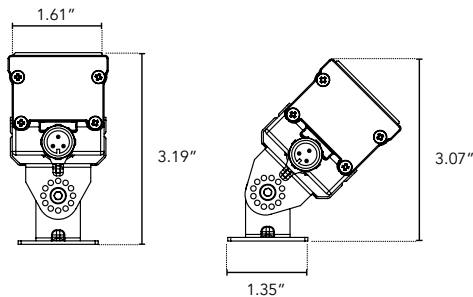

# TRI-LIGHT RT

Triple Diode DMX  
Controlled Linear LED Fixture

Customer: \_\_\_\_\_ Date: \_\_\_\_\_

Project: \_\_\_\_\_

<b>Wattage</b>	8W per linear ft for RGB, 10W per linear ft for RGBW
<b>Input Voltage</b>	24 VAC
<b>Control</b>	IMCS box w/ standard DMX512 control
<b>LED Spacing</b>	0.44" on Center
<b>Length</b>	12"-96", 6" increments
<b>Total Width</b>	1.68"
<b>Total Height</b>	1.75" (not including clip)
<b>Mounting</b>	Fixed, Swivel, Arc or Vandal Resistant
<b>Available Optics</b>	120°
<b>Finish</b>	Black, White or Gray powder coat
<b>Color Options</b>	Triple diode RGB, or triple diode RGB w/ white option
<b>CRI</b>	Specifiable
<b>Rating</b>	IP50, IP65, IP68
<b>Power Cable</b>	30 ft home run cable
<b>Material</b>	Anodized Aluminum
<b>Max Run</b>	8ft. (Class 2 Limited)
<b>Environmental</b>	Operating temperature--40°F-140°F Ambient(-40°C-60°C)** Storage temperature -40°F-140°F Ambient indoor fixtures operation limited to =<50% relative humidity

**DIMENSIONS:**

For vertical installation and installations above 4' please contact the factory for specific mounting instructions.

Plan View

Elevation View

**MOUNTING INFORMATION:**

Note: Fixtures 1-2ft, Place clips 3" from edge as shown. Fixtures more than 2ft., Place clips 3.5" from edges as shown.

Swivel

Hinge

Fixed

Vandal Resistant

**LENS OPTIONS:**

**DIFFUSED GLASS**

- 87% transmission
- Lens is 1/8" (.09) thick, adds 1/16" to overall height of fixture
- Additional charges apply

**SATIN ICE WHITE**

- Best for direct view use. Interior use only.
- 42% transmission
- Lens is 1/4" (.25) thick, adds 1/8" to overall height of fixture
- Additional charges apply