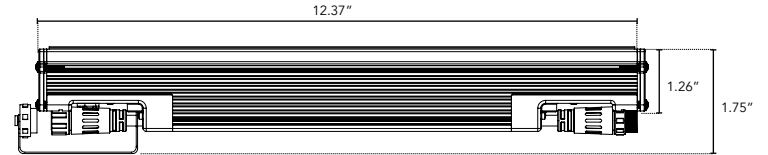

# TRI-LIGHT RT

Triple Diode DMX  
Controlled Linear LED Fixture

Customer: \_\_\_\_\_ Date: \_\_\_\_\_

Project: \_\_\_\_\_

<b>Wattage</b>	8W per linear ft for RGB, 10W per linear ft for RGBW
<b>Input Voltage</b>	24 VAC
<b>Control</b>	IMCS box w/ standard DMX512 control
<b>LED Spacing</b>	0.44" on Center
<b>Length</b>	12"-96", 6" increments
<b>Total Width</b>	1.68"
<b>Total Height</b>	1.75" (not including clip)
<b>Mounting</b>	Fixed, Swivel, Arc or Vandal Resistant
<b>Available Optics</b>	120°
<b>Finish</b>	Black, White or Gray powder coat
<b>Color Options</b>	Triple diode RGB, or triple diode RGB w/ white option
<b>CRI</b>	Specifiable
<b>Rating</b>	IP50, IP65, IP68
<b>Power Cable</b>	30 ft home run cable
<b>Material</b>	Anodized Aluminum
<b>Max Run</b>	8ft. (Class 2 Limited)
<b>Environmental</b>	Operating temperature--40°F-140°F Ambient(-40°C-60°C)** Storage temperature -40°F-140°F Ambient indoor fixtures operation limited to =<50% relative humidity

**DIMENSIONS:**

For vertical installation and installations above 4' please contact the factory for specific mounting instructions.

Plan View

Elevation View

**MOUNTING INFORMATION:**

Note: Fixtures 1-2ft, Place clips 3" from edge as shown. Fixtures more than 2ft., Place clips 3.5" from edges as shown.