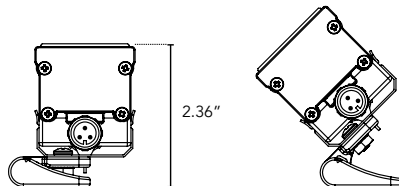

# TRI-LIGHT RT

Triple Diode DMX  
Controlled Linear LED Fixture

Customer: \_\_\_\_\_ Date: \_\_\_\_\_

Project: \_\_\_\_\_

<b>Wattage</b>	8W per linear ft for RGB, 10W per linear ft for RGBW
<b>Input Voltage</b>	24 VAC
<b>Control</b>	IMCS box w/ standard DMX512 control
<b>LED Spacing</b>	0.44" on Center
<b>Length</b>	12"-96", 6" increments
<b>Total Width</b>	1.68"
<b>Total Height</b>	1.75" (not including clip)
<b>Mounting</b>	Fixed, Swivel, Arc or Vandal Resistant
<b>Available Optics</b>	120°
<b>Finish</b>	Black, White or Gray powder coat
<b>Color Options</b>	Triple diode RGB, or triple diode RGB w/ white option
<b>CRI</b>	Specifiable
<b>Rating</b>	IP50, IP65, IP68
<b>Power Cable</b>	30 ft home run cable
<b>Material</b>	Anodized Aluminum
<b>Max Run</b>	8ft. (Class 2 Limited)
<b>Environmental</b>	Operating temperature--40°F-140°F Ambient(-40°C-60°C)** Storage temperature -40°F-140°F Ambient indoor fixtures operation limited to =<50% relative humidity

**DIMENSIONS:**

For vertical installation and installations above 4' please contact the factory for specific mounting instructions.

Plan View

Elevation View

**MOUNTING INFORMATION:**

Note: Fixtures 1-2ft, Place clips 3" from edge as shown. Fixtures more than 2ft., Place clips 3.5" from edges as shown.

Swivel

Hinge

Fixed

Vandal Resistant

**LENS OPTIONS:**

**DIFFUSED GLASS**

- 87% transmission
- Lens is 1/8" (.09) thick, adds 1/16" to overall height of fixture
- Additional charges apply

**SATIN ICE WHITE**

- Best for direct view use. Interior use only.
- 42% transmission
- Lens is 1/4" (.25) thick, adds 1/8" to overall height of fixture
- Additional charges apply