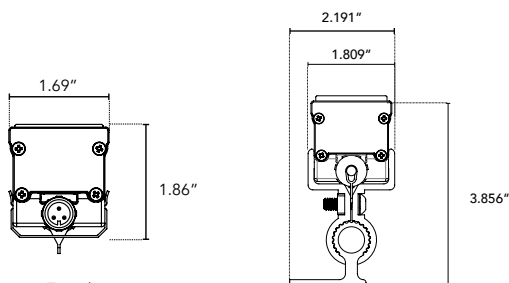

# TRI-LIGHT RT

Triple Diode DMX  
Controlled Linear LED Fixture

Customer: \_\_\_\_\_ Date: \_\_\_\_\_

Project: \_\_\_\_\_

<b>Wattage</b>	8W per linear ft for RGB, 10W per linear ft for RGBW
<b>Input Voltage</b>	24 VAC
<b>Control</b>	IMCS box w/ standard DMX512 control
<b>LED Spacing</b>	0.44" on Center
<b>Length</b>	12"-96", 6" increments
<b>Total Width</b>	1.68"
<b>Total Height</b>	1.75" (not including clip)
<b>Mounting</b>	Fixed, Swivel, Arc or Vandal Resistant
<b>Available Optics</b>	120°
<b>Finish</b>	Black, White or Gray powder coat
<b>Color Options</b>	Triple diode RGB, or triple diode RGB w/ white option
<b>CRI</b>	Specifiable
<b>Rating</b>	IP50, IP65, IP68
<b>Power Cable</b>	30 ft home run cable
<b>Material</b>	Anodized Aluminum
<b>Max Run</b>	8ft. (Class 2 Limited)
<b>Environmental</b>	Operating temperature--40°F-140°F Ambient(-40°C-60°C)** Storage temperature -40°F-140°F Ambient indoor fixtures operation limited to =<50% relative humidity

**DIMENSIONS:**

For vertical installation and installations above 4' please contact the factory for specific mounting instructions.

Plan View

Elevation View

**MOUNTING INFORMATION:**

Note: Fixtures 1-2ft, Place clips 3" from edge as shown. Fixtures more than 2ft., Place clips 3.5" from edges as shown.

Swivel

Hinge

Fixed

Vandal Resistant

**LENS OPTIONS:**

**DIFFUSED GLASS**

- 87% transmission
- Lens is 1/8" (.09) thick, adds 1/16" to overall height of fixture
- Additional charges apply

**SATIN ICE WHITE**

- Best for direct view use. Interior use only.
- 42% transmission
- Lens is 1/4" (.25) thick, adds 1/8" to overall height of fixture
- Additional charges apply