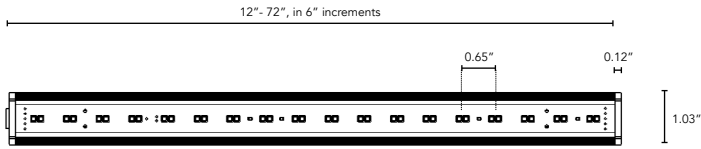

DIMENSIONS:

Plan View