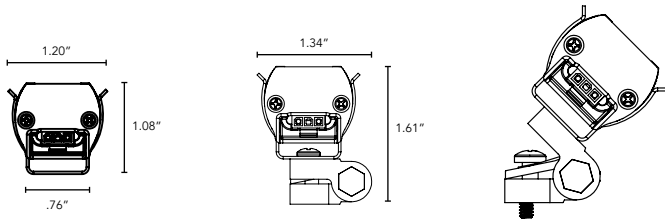

NANO WARM DIM

Quick Ship

Micro Profile LED Task and Cove Fixture with Warm Dim

Customer: _____ Date: _____

Project: _____

Wattage	6W per linear ft.
Input Voltage	90-120V, 230-277V
Control	Forward/Reverse Phase Line Dimmer
LED Spacing	0.65" on center
Length	12-72", in 6" increments
Total Height	0.82"
Total Width	1.03"
Color Options	2000K-3000K - (Contact Factory for other Options)
Mounting	Fixed, Hinge
Available Optics	15x40°, 120°
Rating	IP50 Dry
CRI	90 + CRI
Max Run	76ft. @ 120V, 156ft. @ 277V
Rating	IP50
CRI	90+ CRI
Material	High Temperature ABS Plastic
Dimming	Patented CleanDim® Technology ensures even dimming from 0-100%.

DIMENSIONS:

Plan View

Elevation View

MOUNTING INFORMATION:

For vertical installation and installations above 4' please contact the factory for specific mounting instructions.

Fixed

Hinge

Nano Warm Dim - QuickShip