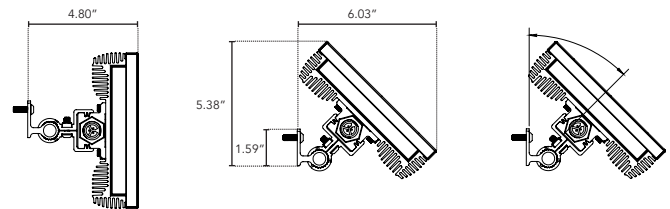

SBL-MIX

High Intensity Color or White LED Fixture

TECHNICAL SPECIFICATIONS:

WATTAGE	65 watts per linear ft.
INPUT VOLTAGE	90-120 VAC 230-277 VAC
CONTROL	Standard DMX 512 Wireless DMX
LED SPACING	1.0" on center
LENGTH	1 ft, 2 ft, or 4 ft
TOTAL HEIGHT	3.11"
TOTAL WIDTH	7.50"
COLOR OPTIONS	RGB, White Mixing
MOUNTING	Fixed or Swivel
AVAILABLE OPTICS	10°, 30°, 60°, 10° x 60°, 30° x 60°, 120°
RATING	IP50, IP65, IP68
DMX	Wireless
POWER CABLE	UL Standard 10 ft.
WHITE MIXING OPTIONS	2700K, 3000K, 3500K, 5000K, Amber
ENVIRONMENTAL	Operating temperature -40°F-140°F Ambient (-40°C-60°C)** Storage temperature -40°F-140°F Ambient indoor fixtures operation limited to =<50% relative humidity

*Use Boca Nanorouter/Monorouter Wireless DMX Control.

* Military spec available under special request-lead times may be impacted.

MOUNTING INFORMATION:

- For vertical installation please contact the factory for specific mounting instructions.
- For installations above 4' please contact the factory.

LUMINAIRE INFORMATION:

IES Files Pending

- Specific Files Available On Request