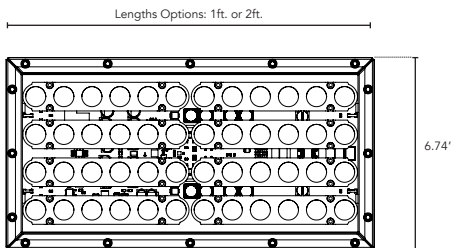

# SBL-MIX

High Intensity Color or White LED Fixture

Customer:

Date:

Type:

Project:

- Compact, variable light fixture for dry, damp or wet location use.
- Fixture comes in 1ft, 2ft and 4ft options.
- Many options in optics, color temperature and accessories to suit a range of projects. Call factory for additional options.
- UL Listed for dry or damp or wet location (model dependent).
- Clear anodized aluminum housing with a durable finish ensuring it is weather and abrasion resistant.
- Uses standard DMX 512 show controls. Wireless DMX operation with Boca Nanorouter/Monorouter
- WA5 required for wireless transmission.
- 6 channel version available.
- Simple installation using conventional power wiring.
- Contact Boca Flasher for tips with custom installations.

## PRODUCT SPECIFICATIONS:

		COLOR OPTION	OPTIC	VOLTAGE	FINISH	LOCATION	MOUNTING	WHITE MIXING OPTIONS
SBL	MIX				A			
		RGB	10°	120V	A Clear Anodized Aluminum	I Interior-IP50	F Fixed	If specifying WM indicate white options here: (Up to 3 different options can be specified) <b>2700K</b> <b>3000K</b> <b>3500K</b> <b>4000K</b> <b>5000K</b> <b>Amber</b>
		WM White Color Mixing - See Options	30°	277V		E Exterior-IP65	S Swivel	
			60°			W Wet-IP68		
			10°x 60°					
			30°x 60°					
			120°					
HEXCELL								
Y	Yes							
N	No							

## DIMENSIONS:

Plan View

Elevation View

End View

## TECHNICAL SPECIFICATIONS:

WATTAGE	65 watts per linear ft.
INPUT VOLTAGE	90-120 VAC 230-277 VAC
CONTROL	Standard DMX 512 Wireless DMX
LED SPACING	1.0" on center
LENGTH	1 ft, 2 ft, or 4 ft
TOTAL HEIGHT	3.11"
TOTAL WIDTH	7.50"
COLOR OPTIONS	RGB, White Mixing
MOUNTING	Fixed or Swivel
AVAILABLE OPTICS	10°, 30°, 60°, 10° x 60°, 30° x 60°, 120°
RATING	IP50, IP65, IP68
DMX	Wireless
POWER CABLE	UL Standard 10 ft.
WHITE MIXING OPTIONS	2700K, 3000K, 3500K, 5000K, Amber
ENVIRONMENTAL	Operating temperature -40°F-140°F Ambient (-40°C-60°C)** Storage temperature -40°F-140°F Ambient indoor fixtures operation limited to =<50% relative humidity