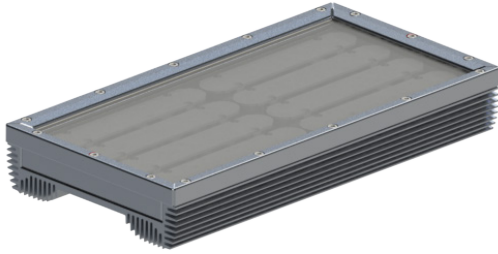

# SBL-MIX

High Intensity Color or White LED Fixture

Customer:

Date:

Type:

Project:

- Compact, variable light fixture for dry, damp or wet location use.
- Fixture comes in 1ft, 2ft and 4ft options.
- Many options in optics, color temperature and accessories to suit a range of projects. Call factory for additional options.
- UL Listed for dry or damp or wet location (model dependent).
- Clear anodized aluminum housing with a durable finish ensuring it is weather and abrasion resistant.
- Uses standard DMX 512 show controls. Wireless DMX operation with Boca Nanorouter/Monorouter
- WA5 required for wireless transmission.
- 6 channel version available.
- Simple installation using conventional power wiring.
- Contact Boca Flasher for tips with custom installations.

## PRODUCT SPECIFICATIONS:

		COLOR OPTION	OPTIC	VOLTAGE	FINISH	LOCATION	MOUNTING	WHITE MIXING OPTIONS
SBL	MIX				A			
		RGB	10°	120V	A Clear Anodized Aluminum	I Interior-IP50	F Fixed	If specifying WM indicate white options here: (Up to 3 different options can be specified) <b>2700K</b> <b>3000K</b> <b>3500K</b> <b>4000K</b> <b>5000K</b> <b>Amber</b>
		WM White Color Mixing - See Options	30°	277V		E Exterior-IP65	S Swivel	
			60°			W Wet-IP68		
			10°x 60°					
			30°x 60°					
			120°					
HEXCELL								
Y	Yes							
N	No							

## TECHNICAL SPECIFICATIONS:

WATTAGE	65 watts per linear ft.
INPUT VOLTAGE	90-120 VAC 230-277 VAC
CONTROL	Standard DMX 512 Wireless DMX
LED SPACING	1.0" on center
LENGTH	1 ft, 2 ft, or 4 ft
TOTAL HEIGHT	3.11"
TOTAL WIDTH	7.50"
COLOR OPTIONS	RGB, White Mixing
MOUNTING	Fixed or Swivel
AVAILABLE OPTICS	10°, 30°, 60°, 10° x 60°, 30° x 60°, 120°
RATING	IP50, IP65, IP68
DMX	Wireless
POWER CABLE	UL Standard 10 ft.
WHITE MIXING OPTIONS	2700K, 3000K, 3500K, 5000K, Amber
ENVIRONMENTAL	Operating temperature -40°F-140°F Ambient (-40°C-60°C)** Storage temperature -40°F-140°F Ambient indoor fixtures operation limited to =<50% relative humidity