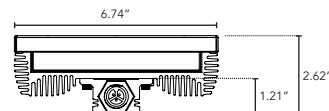

## PRODUCT SPECIFICATIONS:

		COLOR OPTION	OPTIC	VOLTAGE	FINISH	LOCATION	MOUNTING	WHITE MIXING OPTIONS
SBL	MIX				A			
		RGB	10°	120V	A Clear Anodized Aluminum	I Interior-IP50	F Fixed	If specifying WM indicate white options here: (Up to 3 different options can be specified) <b>2700K</b> <b>3000K</b> <b>3500K</b> <b>4000K</b> <b>5000K</b> <b>Amber</b>
		WM White Color Mixing - See Options	30°	277V		E Exterior-IP65	S Swivel	
			60°			W Wet-IP68		
			10°x 60°					
			30°x 60°					
			120°					
HEXCELL								
Y	Yes							
N	No							

## DIMENSIONS:

Plan View

Elevation View

End View

## TECHNICAL SPECIFICATIONS:

WATTAGE	65 watts per linear ft.
INPUT VOLTAGE	90-120 VAC 230-277 VAC
CONTROL	Standard DMX 512 Wireless DMX
LED SPACING	1.0" on center
LENGTH	1 ft, 2 ft, or 4 ft
TOTAL HEIGHT	3.11"
TOTAL WIDTH	7.50"
COLOR OPTIONS	RGB, White Mixing
MOUNTING	Fixed or Swivel
AVAILABLE OPTICS	10°, 30°, 60°, 10° x 60°, 30° x 60°, 120°
RATING	IP50, IP65, IP68
DMX	Wireless
POWER CABLE	UL Standard 10 ft.
WHITE MIXING OPTIONS	2700K, 3000K, 3500K, 5000K, Amber
ENVIRONMENTAL	Operating temperature -40°F-140°F Ambient (-40°C-60°C)** Storage temperature -40°F-140°F Ambient indoor fixtures operation limited to =<50% relative humidity