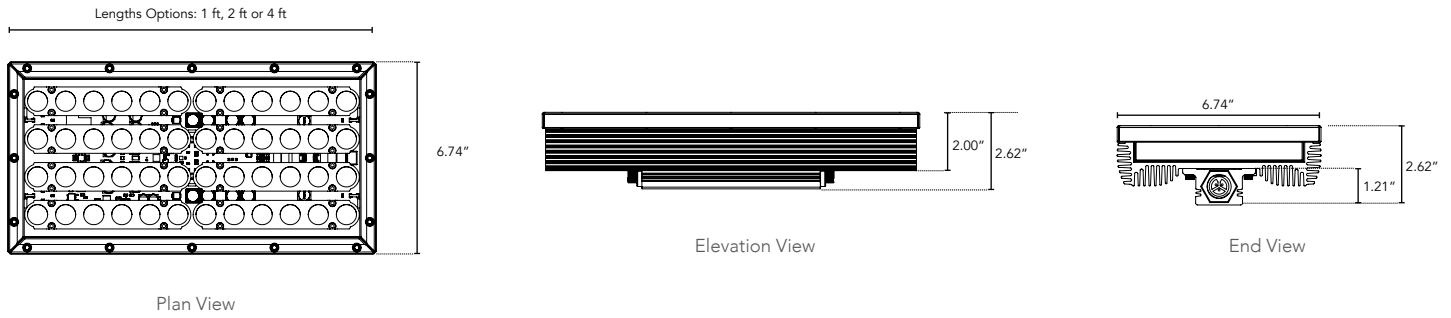

SBL-MIX

High Intensity Color or White LED Fixture

Customer: _____ Date: _____

Project: _____

Wattage	65W per linear ft
Input Voltage	90-120 VAC , 230-277 VAC
Control	Standard DMX 512, Wireless DMX*
LED Spacing	1.0" on Center
Length	1 ft, 2 ft or 4 ft
Total Height	2.62"
Total Width	6.74"
Color Options	RGB, White Mixing
Mounting	Fixed or Swivel
Available Optics	10°, 30°, 60°, 10° x 60°, 30° x 60°, 120°
Rating	IP50, IP67, IP69K*
DMX	Wireless
Power Cable	UL Standard 10 ft
White Mixing Options	2700K, 3000K, 3500K, 5000K, Amber
Environmental	Operating temperature: -40°F-140°F Ambient (-40°C-60°C)** Storage temperature: -40°F-140°F Ambient indoor fixtures operation limited to =<50% relative humidity

		COLOR OPTION	OPTIC	VOLTAGE	FINISH	LOCATION	MOUNTING	WHITE MIXING OPTIONS
SBL	MIX				A			
		RGB - 3 Channel	10°	120V	A Clear Anodized	I Interior-IP50	F Fixed	If specifying WM or RGBW indicate white options here: (Up to 3 different options can be specified)
		RGBW - 4 Channel*	30°	277V	Aluminum	E Exterior-IP67	S Swivel	
		RGB/WM - 6 Channel*	60°					
		RGBW/WM - 8 Channel*	10°x 60°					
		WM White Mix - 3 Channel	30°x 60°					
			120°					2700K 3000K 3500K 4000K 5000K Amber
		*White or Mixing - Select Options						
		HEXCELL						

Y Yes
N No

DIMENSIONS:

MOUNTING INFORMATION:

For vertical installation and installations above 4' please contact the factory for specific mounting instructions.