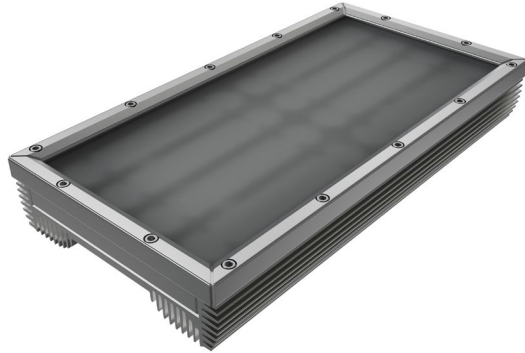

SBL-MIX

High Intensity Color or White LED Fixture

Customer: _____ Date: _____

Project: _____

Wattage	65W per linear ft
Input Voltage	90-120 VAC , 230-277 VAC
Control	Standard DMX 512, Wireless DMX*
LED Spacing	1.0" on Center
Length	1 ft, 2 ft or 4 ft
Total Height	2.62"
Total Width	6.74"
Color Options	RGB, White Mixing
Mounting	Fixed or Swivel
Available Optics	10°, 30°, 60°, 10° x 60°, 30° x 60°, 120°
Rating	IP50, IP67, IP69K*
DMX	Wireless
Power Cable	UL Standard 10 ft
White Mixing Options	2700K, 3000K, 3500K, 5000K, Amber
Environmental	Operating temperature: -40°F-140°F Ambient (-40°C-60°C)** Storage temperature: -40°F-140°F Ambient indoor fixtures operation limited to =<50% relative humidity

*Contact factory for Extreme Environment Installations.

*Use Boca Nanorouter/Monorouter Wireless DMX Control.

**Military spec available under special request-lead times may be impacted.

PRODUCT SPECIFICATIONS:

		COLOR OPTION	OPTIC	VOLTAGE	FINISH	LOCATION	MOUNTING	WHITE MIXING OPTIONS
SBL	MIX				A			
		RGB - 3 Channel	10°	120V	A Clear Anodized	I Interior-IP50	F Fixed	If specifying WM or RGBW indicate white options here: (Up to 3 different options can be specified)
		RGBW - 4 Channel*	30°	277V	Aluminum	E Exterior-IP67	S Swivel	
		RGB/WM - 6 Channel*	60°					
		RGBW/WM - 8 Channel*	10°x 60°					
		WM White Mix - 3 Channel	30°x 60°					
			120°					2700K 3000K 3500K 4000K 5000K Amber
		*White or Mixing - Select Options						
		HEXCELL						