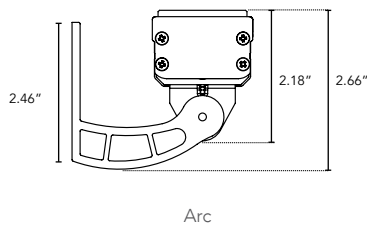

LUMELINE

Direct View Linear LED Strip Fixture

Customer: _____ Date: _____

Project: _____

Wattage	4W or 8W per linear ft.
Input Voltage	90-120V or 230-277V
Control	Forward/Reverse Phase Line Dimmer 0-10V, DALI, DMX*
LED Spacing	0.66" on center
Length	12"-96", 6" increments. Allow 1/4" for each end cap, 2" for power feed cable.
Total Height	1.24" (not including clip), Satin Ice Lens adds 1/8"
Total Width	1.68"
Color Options	2000K, 2400K, 2700K, 3000K, 3500K, 4000K, 5000K
Mounting	Fixed, Swivel, 3" Arc or 6" Arc
Available Optics	120°
Rating	IP50, IP67*, IP69K*
CRI	90+ CRI
Power Cable	UL Standard 10 ft.
Finish	Black, White, Grey
Material	Anodized Aluminum
Custom	Contact Factory
Dimming	Patented CleanDim® Technology ensures even dimming from 0-100%.
Max Run	56ft @120V or 120ft @277V
Environmental	Operating temperature: -40°F-140°F Ambient(-40°C-60°C)** Storage temperature: -40°F-140°F Ambient indoor fixtures operation limited to =<50% relative humidity

DIMENSIONS:

MOUNTING INFORMATION:

For vertical installation and installations above 4' please contact the factory for specific mounting instructions.

LENS OPTIONS:

DIFFUSED GLASS

- 87% transmission
- Lens is 1/8" (.09) thick, adds 1/16" to overall height of fixture
- Additional charges apply

SATIN ICE

- Best for direct view use. Interior use only.
- 42% transmission
- Lens is 1/4" (.25) thick, adds 1/8" to overall height of fixture
- Additional charges apply