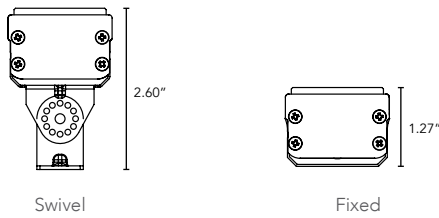

LUMELINE

Direct View Linear LED Strip Fixture

Customer: _____ Date: _____

Project: _____

Wattage	4W or 8W per linear ft.
Input Voltage	90-120V or 230-277V
Control	Forward/Reverse Phase Line Dimmer 0-10V, DALI, DMX*
LED Spacing	0.66" on center
Length	12"-96", 6" increments. Allow 1/4" for each end cap, 2" for power feed cable.
Total Height	1.24" (not including clip), Satin Ice Lens adds 1/8"
Total Width	1.68"
Color Options	2000K, 2400K, 2700K, 3000K, 3500K, 4000K, 5000K
Mounting	Fixed, Swivel, 3" Arc or 6" Arc
Available Optics	120°
Rating	IP50, IP67*, IP69K*
CRI	90+ CRI
Power Cable	UL Standard 10 ft.
Finish	Black, White, Grey
Material	Anodized Aluminum
Custom	Contact Factory
Dimming	Patented CleanDim® Technology ensures even dimming from 0-100%.
Max Run	56ft @120V or 120ft @277V
Environmental	Operating temperature: -40°F-140°F Ambient(-40°C-60°C)** Storage temperature: -40°F-140°F Ambient indoor fixtures operation limited to =<50% relative humidity

DIMENSIONS:

MOUNTING INFORMATION:

For vertical installation and installations above 4' please contact the factory for specific mounting instructions.

LENS OPTIONS:

DIFFUSED GLASS

- 87% transmission
- Lens is 1/8" (.09) thick, adds 1/16" to overall height of fixture
- Additional charges apply

SATIN ICE

- Best for direct view use. Interior use only.
- 42% transmission
- Lens is 1/4" (.25) thick, adds 1/8" to overall height of fixture
- Additional charges apply