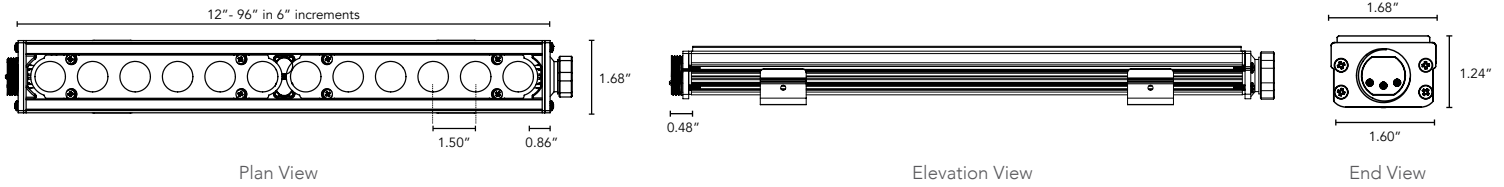

LUMELINE

Direct View Linear LED Strip Fixture

Customer: _____ Date: _____

Project: _____

Wattage	4W or 8W per linear ft.
Input Voltage	90-120V or 230-277V
Control	Forward/Reverse Phase Line Dimmer 0-10V, DALI, DMX*
LED Spacing	0.66" on center
Length	12"-96", 6" increments. Allow 1/4" for each end cap, 2" for power feed cable.
Total Height	1.24" (not including clip), Satin Ice Lens adds 1/8"
Total Width	1.68"
Color Options	2000K, 2400K, 2700K, 3000K, 3500K, 4000K, 5000K
Mounting	Fixed, Swivel, 3" Arc or 6" Arc
Available Optics	120°
Rating	IP50, IP67*, IP69K*
CRI	90+ CRI
Power Cable	UL Standard 10 ft.
Finish	Black, White, Grey
Material	Anodized Aluminum
Custom	Contact Factory
Dimming	Patented CleanDim® Technology ensures even dimming from 0-100%.
Max Run	56ft @120V or 120ft @277V
Environmental	Operating temperature: -40°F-140°F Ambient(-40°C-60°C)** Storage temperature: -40°F-140°F Ambient indoor fixtures operation limited to =<50% relative humidity

DIMENSIONS:

MOUNTING INFORMATION:

For vertical installation and installations above 4' please contact the factory for specific mounting instructions.

LENS OPTIONS:

DIFFUSED GLASS

- 87% transmission
- Lens is 1/8" (.09) thick, adds 1/16" to overall height of fixture
- Additional charges apply

SATIN ICE

- Best for direct view use. Interior use only.
- 42% transmission
- Lens is 1/4" (.25) thick, adds 1/8" to overall height of fixture
- Additional charges apply