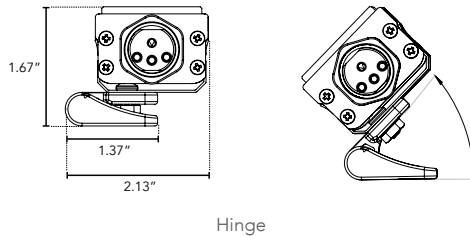

LUMELINE

Direct View Linear LED Strip Fixture

Customer: _____ Date: _____

Project: _____

Wattage	4W or 8W per linear ft.
Input Voltage	90-120V or 230-277V
Control	Forward/Reverse Phase Line Dimmer 0-10V, DALI, DMX*
LED Spacing	0.66" on center
Length	12"-96", 6" increments. Allow 1/4" for each end cap, 2" for power feed cable.
Total Height	1.24" (not including clip), Satin Ice Lens adds 1/8"
Total Width	1.68"
Color Options	2000K, 2400K, 2700K, 3000K, 3500K, 4000K, 5000K
Mounting	Fixed, Swivel, 3" Arc or 6" Arc
Available Optics	120°
Rating	IP50, IP67*, IP69K*
CRI	90+ CRI
Power Cable	UL Standard 10 ft.
Finish	Black, White, Grey
Material	Anodized Aluminum
Custom	Contact Factory
Dimming	Patented CleanDim® Technology ensures even dimming from 0-100%.
Max Run	56ft @120V or 120ft @277V
Environmental	Operating temperature: -40°F-140°F Ambient(-40°C-60°C)** Storage temperature: -40°F-140°F Ambient indoor fixtures operation limited to =<50% relative humidity

DIMENSIONS:

MOUNTING INFORMATION:

For vertical installation and installations above 4' please contact the factory for specific mounting instructions.

LENS OPTIONS:

DIFFUSED GLASS

- 87% transmission
- Lens is 1/8" (.09) thick, adds 1/16" to overall height of fixture
- Additional charges apply

SATIN ICE

- Best for direct view use. Interior use only.
- 42% transmission
- Lens is 1/4" (.25) thick, adds 1/8" to overall height of fixture
- Additional charges apply