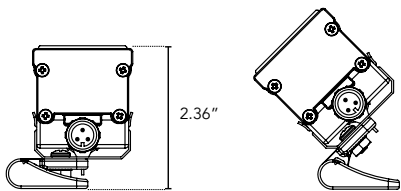

LUMELINE DB

Direct View Linear LED Strip Fixture

Customer: _____ Date: _____

Project: _____

Wattage	4W or 8W per linear ft.
Input Voltage	90-120V or 230-277V
Control	Forward/Reverse Phase Line Dimmer 0-10V, DALI, DMX*
LED Spacing	0.66" on Center
Length	12", 18", 24", 36", 48", 96"
Total Height	1.27" (not including clip)
Total Width	1.68"
Color Options	2000K, 2400K, 2700K, 3000K, 3500K, 4000K, 5000K
Mounting	Fixed, Swivel, Hinge, 3" Arc or 6" Arc, Vandal
Available Optics	120°
Rating	IP50, IP67, IP69K
CRI	90+ CRI
Power Cable	UL Standard 10 ft.
Finish	Black, White, Grey
Material	Anodized Aluminum
Dimming	Patented CleanDim® Technology ensures even dimming from 0-100%.
Max Run	56ft @ 120V or 120ft @ 277V
Environmental	Operating temperature: -40°F-140°F Ambient(-40°C-60°C)** Storage temperature: -40°F-140°F Ambient indoor fixtures operation limited to =<50% relative humidity

DIMENSIONS:

For vertical installation and installations above 4' please contact the factory for specific mounting instructions.

Plan View

Elevation View

MOUNTING INFORMATION:

Note: Fixtures 1-2ft, Place clips 3" from edge as shown. Fixtures more than 2ft., Place clips 3.5" from edges as shown.

Swivel

Hinge

Fixed

Vandal Resistant

LENS OPTIONS:

DIFFUSED GLASS

- 87% transmission
- Lens is 1/8" (.09) thick, adds 1/16" to overall height of fixture
- Additional charges apply

SATIN ICE

- Best for direct view use
- 42% transmission
- Lens is 1/4" (.25) thick, adds 1/8" to overall height of fixture
- Additional charges apply