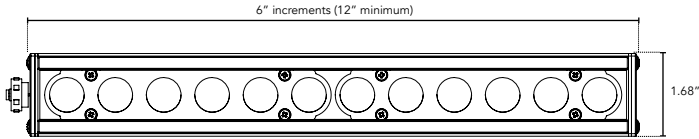

LUMELINE DB

Direct View Linear LED Strip Fixture

Customer: _____ Date: _____

Project: _____

Wattage	4W or 8W per linear ft.
Input Voltage	90-120V or 230-277V
Control	Forward/Reverse Phase Line Dimmer 0-10V, DALI, DMX*
LED Spacing	0.66" on Center
Length	12", 18", 24", 36", 48", 96"
Total Height	1.27" (not including clip)
Total Width	1.68"
Color Options	2000K, 2400K, 2700K, 3000K, 3500K, 4000K, 5000K
Mounting	Fixed, Swivel, Hinge, 3" Arc or 6" Arc, Vandal
Available Optics	120°
Rating	IP50, IP67, IP69K
CRI	90+ CRI
Power Cable	UL Standard 10 ft.
Finish	Black, White, Grey
Material	Anodized Aluminum
Dimming	Patented CleanDim® Technology ensures even dimming from 0-100%.
Max Run	56ft @ 120V or 120ft @ 277V
Environmental	Operating temperature: -40°F-140°F Ambient(-40°C-60°C)** Storage temperature: -40°F-140°F Ambient indoor fixtures operation limited to =<50% relative humidity

*Use Boca SDS module for 0-10V DALI or DMX Dimming.
** Military spec available under special request-lead times may be impacted.

*Contact Factory for Exterior Installations

PRODUCT SPECIFICATIONS:

	WATTAGE	COLOR OPTION	OPTIC	VOLTAGE	FINISH	LOCATION	MOUNTING	LENS	OPTIONS
LUMELINE			120°						
	4W 8W	2000K 2400K 2700K 3000K 3500K 4000K 5000K		120V 277V	W White B Black G Gray	I Interior-IP50 E Exterior-IP67 K Extreme Environment-IP69K	F Fixed S Swivel 3Arc 3" Arc Swivel 6Arc 6" Arc Swivel V Vandal Resistant	C Clear D Diffused SI Satin Ice (Interior Use Only) OP Opal White	SB Square Baffle ASYM Asymmetric Baffle SKB Kicker Baffle

DIMENSIONS:

For vertical installation and installations above 4' please contact the factory for specific mounting instructions.

Plan View

Elevation View

MOUNTING INFORMATION:

Note: Fixtures 1-2ft, Place clips 3" from edge as shown. Fixtures more than 2ft., Place clips 3.5" from edges as shown.

- Best for direct view use
- 42% transmission
- Lens is 1/4" (.25) thick, adds 1/8" to overall height of fixture
- Additional charges apply