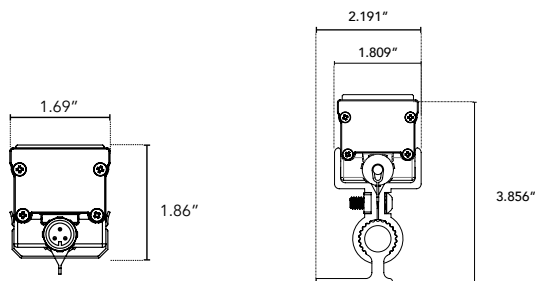

LUMELINE DB

Direct View Linear LED Strip Fixture

Customer: _____ Date: _____

Project: _____

Wattage	4W or 8W per linear ft.
Input Voltage	90-120V or 230-277V
Control	Forward/Reverse Phase Line Dimmer 0-10V, DALI, DMX*
LED Spacing	0.66" on Center
Length	12", 18", 24", 36", 48", 96"
Total Height	1.27" (not including clip)
Total Width	1.68"
Color Options	2000K, 2400K, 2700K, 3000K, 3500K, 4000K, 5000K
Mounting	Fixed, Swivel, Hinge, 3" Arc or 6" Arc, Vandal
Available Optics	120°
Rating	IP50, IP67, IP69K
CRI	90+ CRI
Power Cable	UL Standard 10 ft.
Finish	Black, White, Grey
Material	Anodized Aluminum
Dimming	Patented CleanDim® Technology ensures even dimming from 0-100%.
Max Run	56ft @ 120V or 120ft @ 277V
Environmental	Operating temperature: -40°F-140°F Ambient(-40°C-60°C)** Storage temperature: -40°F-140°F Ambient indoor fixtures operation limited to =<50% relative humidity

DIMENSIONS:

For vertical installation and installations above 4' please contact the factory for specific mounting instructions.

Plan View

Elevation View

MOUNTING INFORMATION:

Note: Fixtures 1-2ft, Place clips 3" from edge as shown. Fixtures more than 2ft., Place clips 3.5" from edges as shown.

Swivel

Hinge

Fixed

Vandal Resistant

LENS OPTIONS:

DIFFUSED GLASS

- 87% transmission
- Lens is 1/8" (.09) thick, adds 1/16" to overall height of fixture
- Additional charges apply

SATIN ICE

- Best for direct view use
- 42% transmission
- Lens is 1/4" (.25) thick, adds 1/8" to overall height of fixture
- Additional charges apply