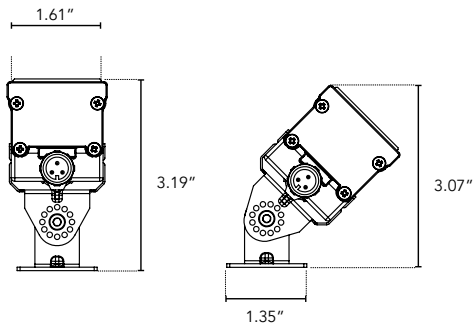

LUMELINE DB

Direct View Linear LED Strip Fixture

Customer: _____ Date: _____

Project: _____

Wattage	4W or 8W per linear ft.
Input Voltage	90-120V or 230-277V
Control	Forward/Reverse Phase Line Dimmer 0-10V, DALI, DMX*
LED Spacing	0.66" on Center
Length	12", 18", 24", 36", 48", 96"
Total Height	1.27" (not including clip)
Total Width	1.68"
Color Options	2000K, 2400K, 2700K, 3000K, 3500K, 4000K, 5000K
Mounting	Fixed, Swivel, Hinge, 3" Arc or 6" Arc, Vandal
Available Optics	120°
Rating	IP50, IP67, IP69K
CRI	90+ CRI
Power Cable	UL Standard 10 ft.
Finish	Black, White, Grey
Material	Anodized Aluminum
Dimming	Patented CleanDim® Technology ensures even dimming from 0-100%.
Max Run	56ft @ 120V or 120ft @ 277V
Environmental	Operating temperature: -40°F-140°F Ambient(-40°C-60°C)** Storage temperature: -40°F-140°F Ambient indoor fixtures operation limited to =<50% relative humidity

DIMENSIONS:

For vertical installation and installations above 4' please contact the factory for specific mounting instructions.

Plan View

Elevation View

MOUNTING INFORMATION:

Note: Fixtures 1-2ft, Place clips 3" from edge as shown. Fixtures more than 2ft., Place clips 3.5" from edges as shown.

Swivel

Hinge

Fixed

Vandal Resistant

LENS OPTIONS:

DIFFUSED GLASS

- 87% transmission
- Lens is 1/8" (.09) thick, adds 1/16" to overall height of fixture
- Additional charges apply

SATIN ICE

- Best for direct view use
- 42% transmission
- Lens is 1/4" (.25) thick, adds 1/8" to overall height of fixture
- Additional charges apply