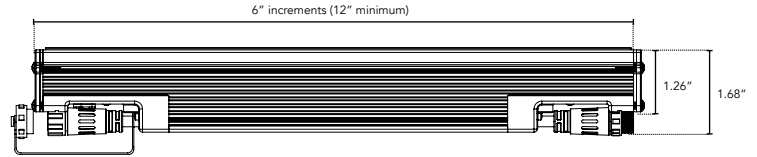

LUMELINE DB

Direct View Linear LED Strip Fixture

Customer: _____ Date: _____

Project: _____

Wattage	4W or 8W per linear ft.
Input Voltage	90-120V or 230-277V
Control	Forward/Reverse Phase Line Dimmer 0-10V, DALI, DMX*
LED Spacing	0.66" on Center
Length	12", 18", 24", 36", 48", 96"
Total Height	1.27" (not including clip)
Total Width	1.68"
Color Options	2000K, 2400K, 2700K, 3000K, 3500K, 4000K, 5000K
Mounting	Fixed, Swivel, Hinge, 3" Arc or 6" Arc, Vandal
Available Optics	120°
Rating	IP50, IP67, IP69K
CRI	90+ CRI
Power Cable	UL Standard 10 ft.
Finish	Black, White, Grey
Material	Anodized Aluminum
Dimming	Patented CleanDim® Technology ensures even dimming from 0-100%.
Max Run	56ft @ 120V or 120ft @ 277V
Environmental	Operating temperature: -40°F-140°F Ambient(-40°C-60°C)** Storage temperature: -40°F-140°F Ambient indoor fixtures operation limited to =<50% relative humidity

*Use Boca SDS module for 0-10V DALI or DMX Dimming.
** Military spec available under special request-lead times may be impacted.

*Contact Factory for Exterior Installations

PRODUCT SPECIFICATIONS:

	WATTAGE	COLOR OPTION	OPTIC	VOLTAGE	FINISH	LOCATION	MOUNTING	LENS	OPTIONS
LUMELINE			120°						
	4W 8W	2000K 2400K 2700K 3000K 3500K 4000K 5000K		120V 277V	W White B Black G Gray	I Interior-IP50 E Exterior-IP67 K Extreme Environment-IP69K	F Fixed S Swivel 3Arc 3" Arc Swivel 6Arc 6" Arc Swivel V Vandal Resistant	C Clear D Diffused SI Satin Ice (Interior Use Only) OP Opal White	SB Square Baffle ASYM Asymmetric Baffle SKB Kicker Baffle

DIMENSIONS:

For vertical installation and installations above 4' please contact the factory for specific mounting instructions.

Plan View

Elevation View

MOUNTING INFORMATION:

Note: Fixtures 1-2ft, Place clips 3" from edge as shown. Fixtures more than 2ft., Place clips 3.5" from edges as shown.

- Best for direct view use
- 42% transmission
- Lens is 1/4" (.25) thick, adds 1/8" to overall height of fixture
- Additional charges apply