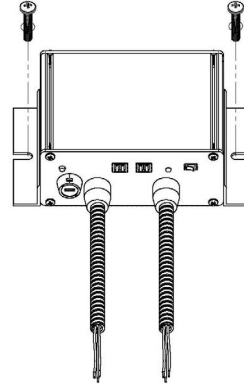

SMART DIMMER DALI

Boca Dimmer Family: DALI

TECHNICAL SPECIFICATIONS:

INPUT VOLTAGE	120V-277VAC
INPUT PORT	Terminal
OUTPUT PORT	Terminal
FREQUENCY	50 HZ or 60HZ
TOTAL WIDTH	5.5"
TOTAL HEIGHT	2.0"
MAX LOAD	750-1300W (Voltage Dependent)
HOUSING LENGTH	4.25"
LENGTH WITH MOUNTING	5.5"
DIMMING CONTROL	DALI
MOUNTING	Brackets w/ Screw Optional
POWER CABLE	UL Standard 6.5 ft.
RATING	DALI
MODE	IP60 (Interior Only)
ENVIRONMENTAL	Operating temperature--40°F-140°F Ambient(-40°C-60°C)** Storage temperature -40°F-140°F Ambient indoor fixtures operation limited to =<50% relative humidity

MOUNTING INFORMATION:

* Military spec available under special request-lead times may be impacted.