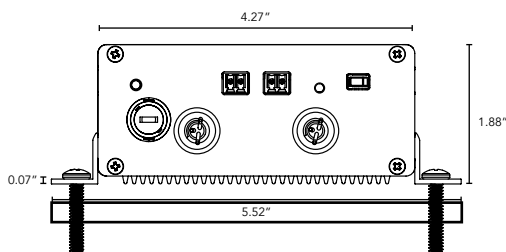

DIMENSIONS:

Elevation View

Boca Flasher, Inc. 508 South Military Trail, Deerfield Beach, Florida 33442 USA Phone: 561.989.5338 Fax: 561.982.8323 © 2017 Boca Flasher, Inc

We are constantly improving our products and reserve the right to change options and specifications. For specific requirements, contact your Boca Flasher sales representative. For additional information and details visit our website at www.bocafasher.com. All products proudly manufactured in the USA. All rights reserved. All names and trademarks are property of their respective owners.

REV 02282023