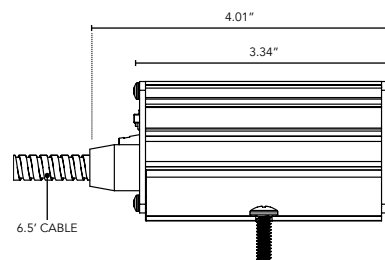

DIMENSIONS:

Elevation View

Boca Flasher, Inc. 508 South Military Trail, Deerfield Beach, Florida 33442 USA Phone: 561.989.5338 Fax: 561.982.8323 © 2017 Boca Flasher, Inc

We are constantly improving our products and reserve the right to change options and specifications. For specific requirements, contact your Boca Flasher sales representative. For additional information and details visit our website at www.bocafasher.com. All products proudly manufactured in the USA. All rights reserved. All names and trademarks are property of their respective owners.

REV 02282023