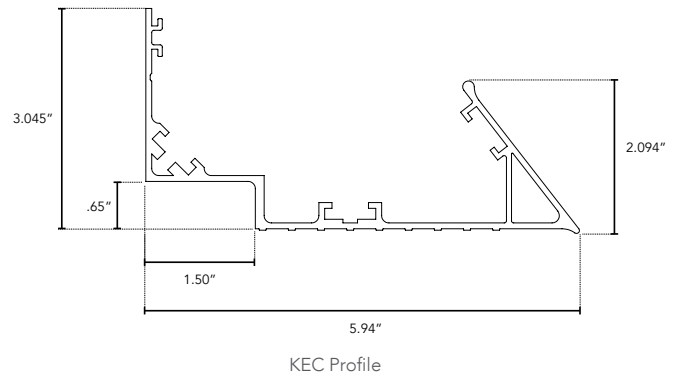

NANOTUNE

Tuneable White Light Line Voltage
Small Profile Linear LED Fixture

Customer: _____ Date: _____

Project: _____

Wattage	6W per linear ft.
Input Voltage	90-120V
Control	2-Channel DMX (NanoRouter), 2-Channel 0-10V
Power Cable	UL Standard 10 ft.
Length	12-72", in 6" increment
Total Width	1.03"
Total Height	0.82" (not including clip)
Color Options	2000K, 2400K, 2700K, 3000K, 3500K, 4000K, 5000K
Mounting	Fixed, Hinge
Available Optics	15°x40°, 120°
Rating	IP50
Material	High Temperature ABS Plastic
Custom	Contact Factory
Dimming	Patented CleanDim® Technology ensures even dimming from 0-100%.
CRI	90+ CRI
Finish	White or Black
Max Run	76ft. @ 120V, 156ft. @ 227V
Environmental	Operating temperature: -40°F-140°F Ambient(-40°C-60°C)** Storage temperature: -40°F-140°F Ambient indoor fixtures operation limited to =<50% relative humidity

T Track Mount **Y** YES
(Only available with Fixed Mounting) **N** NO

DIMENSIONS:

Note: Allow 1/4" for each end cap and 1.25" for power feed cable

MOUNTING INFORMATION:

For vertical installation and installations above 4' please contact the factory for specific mounting instructions.

KNIFE EDGE COVE:

See Knife Edge Cove specification sheet for additional information.

ACCESSORY:

Track Mount Clip System is only available with Fixed Mounting.