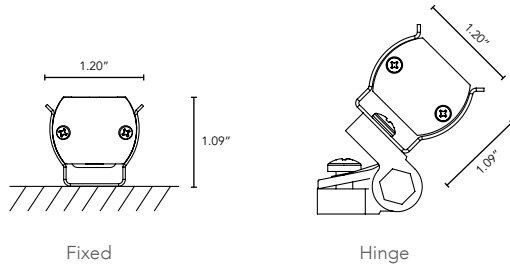

NANOTUNE

Tuneable White Light Line Voltage
Small Profile Linear LED Fixture

Customer: _____ Date: _____

Project: _____

Wattage	6W per linear ft.
Input Voltage	90-120V
Control	2-Channel DMX (NanoRouter), 2-Channel 0-10V
Power Cable	UL Standard 10 ft.
Length	12-72", in 6" increment
Total Width	1.03"
Total Height	0.82" (not including clip)
Color Options	2000K, 2400K, 2700K, 3000K, 3500K, 4000K, 5000K
Mounting	Fixed, Hinge
Available Optics	15°x40°, 120°
Rating	IP50
Material	High Temperature ABS Plastic
Custom	Contact Factory
Dimming	Patented CleanDim® Technology ensures even dimming from 0-100%.
CRI	90+ CRI
Finish	White or Black
Max Run	76ft. @ 120V, 156ft. @ 227V
Environmental	Operating temperature: -40°F-140°F Ambient(-40°C-60°C)** Storage temperature: -40°F-140°F Ambient indoor fixtures operation limited to =<50% relative humidity

T Track Mount **Y** YES
(Only available with Fixed Mounting) **N** NO

DIMENSIONS:

Note: Allow 1/4" for each end cap and 1.25" for power feed cable

MOUNTING INFORMATION:

For vertical installation and installations above 4' please contact the factory for specific mounting instructions.

KNIFE EDGE COVE:

See Knife Edge Cove specification sheet for additional information.

ACCESSORY:

Track Mount Clip System is only available with Fixed Mounting.