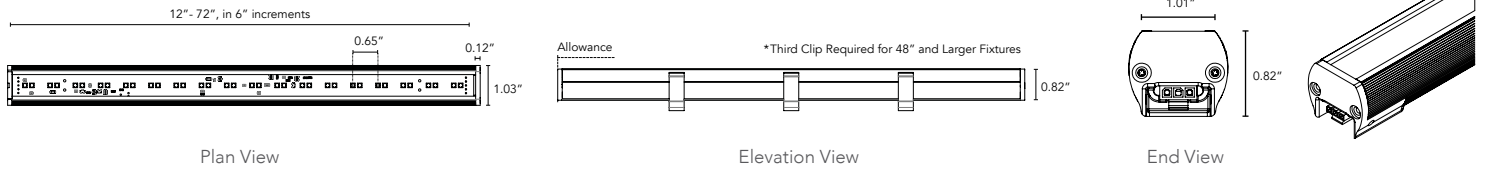

NANOTUNE

Tuneable White Light Line Voltage
Small Profile Linear LED Fixture

Customer: _____ Date: _____

Project: _____

Wattage	6W per linear ft.
Input Voltage	90-120V
Control	2-Channel DMX (NanoRouter), 2-Channel 0-10V
Power Cable	UL Standard 10 ft.
Length	12-72", in 6" increment
Total Width	1.03"
Total Height	0.82" (not including clip)
Color Options	2000K, 2400K, 2700K, 3000K, 3500K, 4000K, 5000K
Mounting	Fixed, Hinge
Available Optics	15°x40°, 120°
Rating	IP50
Material	High Temperature ABS Plastic
Custom	Contact Factory
Dimming	Patented CleanDim® Technology ensures even dimming from 0-100%.
CRI	90+ CRI
Finish	White or Black
Max Run	76ft. @ 120V, 156ft. @ 227V
Environmental	Operating temperature: -40°F-140°F Ambient(-40°C-60°C)** Storage temperature: -40°F-140°F Ambient indoor fixtures operation limited to =<50% relative humidity

** Military spec available under special request-lead times may be impacted.

PRODUCT SPECIFICATIONS:

	WATTAGE	COLOR OPTION		OPTIC	VOLTAGE	FINISH	MOUNTING	LENS	BAFFLE <small>(Not Available with 10° Optics)</small>
Nanotune	6W	2000K 2400K 2700K 3000K 3500K	4000K 5000K	LOW MEDIUM HIGH	90V-120V	W White B Black	F Fixed H Hinge	C Clear CLD Clear Light Diffused (Not Available with Optics) HD Heavy Diffused (Not Available with Optics)	SQ Square ASYM Asymmetric
ACCESSORY	KNIFE EDGE COVE								

T Track Mount **Y** YES
(Only available with Fixed Mounting) **N** NO

DIMENSIONS:

Note: Allow 1/4" for each end cap and 1.25" for power feed cable

MOUNTING INFORMATION:

For vertical installation and installations above 4' please contact the factory for specific mounting instructions.

KNIFE EDGE COVE:

See Knife Edge Cove specification sheet for additional information.

ACCESSORY:

Track Mount Clip System is only available with Fixed Mounting.