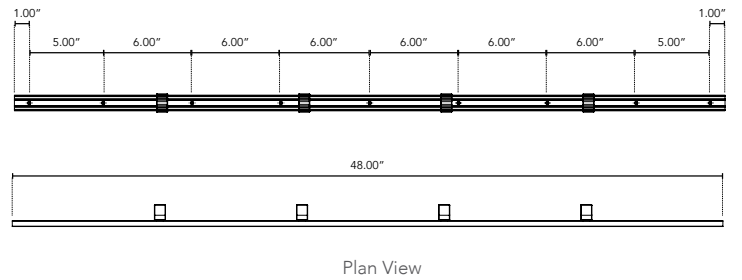

ACCESSORY:

Track Mount Clip System is only available with Fixed Mounting.

LUMINAIRE INFORMATION:

CCT (K)	Wattage	Lumens	LPW
2000	10	718	72
2400	10	850	85
2700	10	936	94
3000	10	980	98
3500	10	1030	103
4000	10	1060	106

* Typical delivered lumen data is approximate. Actual lumens will vary due to installation environment and beam pattern. Please see IES files.