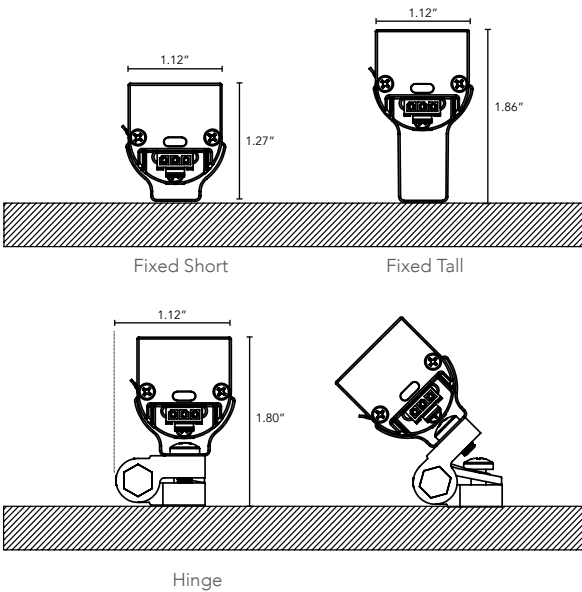

NANOLUME HD Quick Ship

Micro Profile LED Task and Cove Fixture

Customer: _____ Date: _____

Project: _____

Wattage	6W or 10W per linear ft.
Input Volatage	90-120V or 230-277V
Control	Forward/Reverse Phase Line Dimmer 0-10V*, DALI*, DMX*
LED Spacing	5/8" on Center
Length	12-72", in 6" increments
Total Width	1.01"
Total Height	1.09"
Color Options	2000K, 2400K, 2700K, 3000K, 3500K, 4000K
Mounting	Fixed or Hinge
Available Optics	15°x40°, 120°
CRI	95+ CRI
Rating	IP50
Finish	Clear Anodized Aluminum
Material	Anodized Aluminum
Dimming	Patented CleanDim® Technology ensures even dimming from 0-100%.
Max Run	46ft. @ 120V (10W), 160ft. @277V (6W)
Environmental	Operating temperature: -40°F-140°F Ambient(-40°C-60°C)** Storage temperature: -40°F-140°F Ambient indoor fixtures operation limited to =<50% relative humidity

NANOLUME HD Quick Ship

Micro Profile LED Task and Cove Fixture

DIMENSIONS:

Third Clip Required for 48" and Larger Fixtures

MOUNTING INFORMATION:

For vertical installation and installations above 4' please contact the factory for specific mounting instructions.