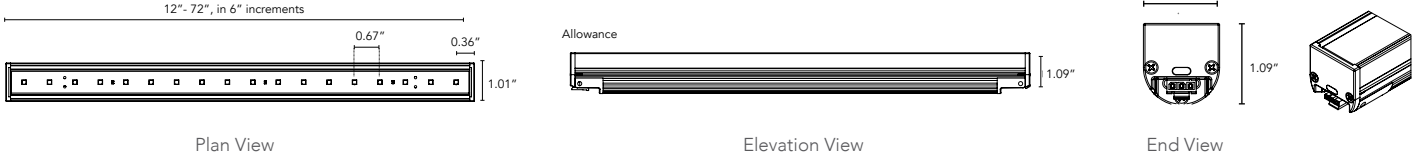

NANOLUME HD Quick Ship

Micro Profile LED Task and Cove Fixture

DIMENSIONS:

Third Clip Required for 48" and Larger Fixtures

MOUNTING INFORMATION:

For vertical installation and installations above 4' please contact the factory for specific mounting instructions.