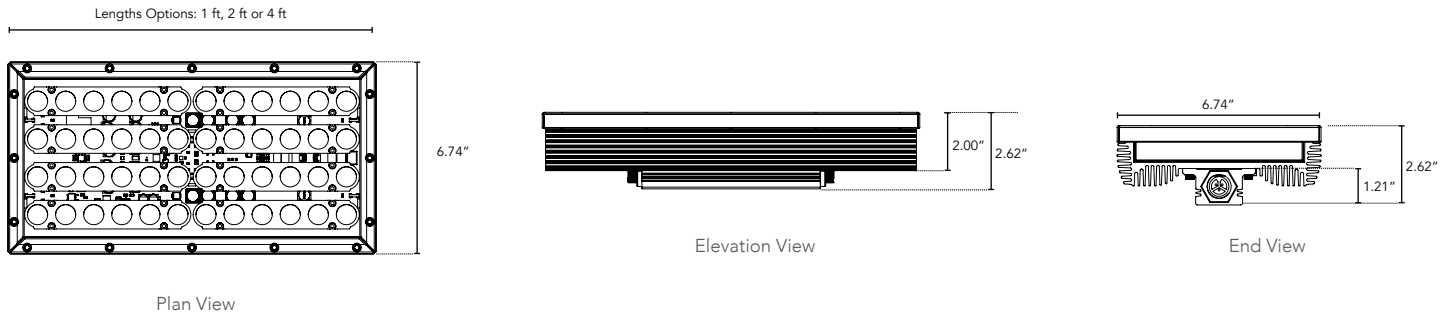

SBL-MIX

High Intensity Color or White LED Fixture

Customer: _____ Date: _____

Project: _____

Wattage	65W per linear ft
Input Voltage	90-120 VAC , 230-277 VAC
Control	Standard DMX 512, Wireless DMX*
LED Spacing	1.0" on Center
Length	1 ft, 2 ft or 4 ft
Total Height	2.62"
Total Width	6.74"
Color Options	RGB, White Mixing
Mounting	Fixed or Swivel
Available Optics	10°, 30°, 60°, 10°x30°, 10°x60°, 30°x60°, 120°
Rating	IP50, IP67, IP69K*
DMX	Wireless
Power Cable	UL Standard 10 ft
White Mixing Options	2700K, 3000K, 3500K, 5000K, Amber
Environmental	Operating temperature: -40°F-140°F Ambient (-40°C-60°C)** Storage temperature: -40°F-140°F Ambient indoor fixtures operation limited to =<50% relative humidity

		COLOR OPTION	OPTIC	VOLTAGE	FINISH	LOCATION	MOUNTING	WHITE MIXING OPTIONS
SBL	MIX				A			
		RGB - 3 Channel	10°	120V	A Clear Anodized	I Interior-IP50	F Fixed	If specifying WM or RGBW indicate white options here: (Up to 3 different options can be specified)
		RGBW - 4 Channel*	30°	277V	Aluminum	E Exterior-IP67	S Swivel	
		RGB/WM - 6 Channel*	60°					
		RGBW/WM - 8 Channel*	10°x30°					
		WM White Mix - 3 Channel	10°x 60° 30°x 60°					
		*White or Mixing - Select Options	120°					2700K 3000K 3500K 4000K 5000K Amber
		HEXCELL						

Y Yes
N No

DIMENSIONS:

MOUNTING INFORMATION:

For vertical installation and installations above 4' please contact the factory for specific mounting instructions.