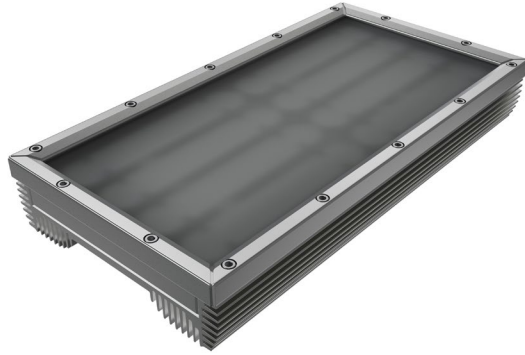

SBL-MIX

High Intensity Color or White LED Fixture

Customer: _____ Date: _____

Project: _____

Wattage	65W per linear ft
Input Voltage	90-120 VAC , 230-277 VAC
Control	Standard DMX 512, Wireless DMX*
LED Spacing	1.0" on Center
Length	1 ft, 2 ft or 4 ft
Total Height	2.62"
Total Width	6.74"
Color Options	RGB, White Mixing
Mounting	Fixed or Swivel
Available Optics	10°, 30°, 60°, 10°x30°, 10°x60°, 30°x60°, 120°
Rating	IP50, IP67, IP69K*
DMX	Wireless
Power Cable	UL Standard 10 ft
White Mixing Options	2700K, 3000K, 3500K, 5000K, Amber
Environmental	Operating temperature: -40°F-140°F Ambient (-40°C-60°C)** Storage temperature: -40°F-140°F Ambient indoor fixtures operation limited to =<50% relative humidity

*Contact factory for Extreme Environment Installations.

*Use Boca Nanorouter/Monorouter Wireless DMX Control.

**Military spec available under special request-lead times may be impacted.

PRODUCT SPECIFICATIONS:

		COLOR OPTION	OPTIC	VOLTAGE	FINISH	LOCATION	MOUNTING	WHITE MIXING OPTIONS
SBL	MIX				A			
		RGB - 3 Channel	10°	120V	A Clear Anodized	I Interior-IP50	F Fixed	If specifying WM or RGBW indicate white options here: (Up to 3 different options can be specified)
		RGBW - 4 Channel*	30°	277V	Aluminum	E Exterior-IP67	S Swivel	
		RGB/WM - 6 Channel*	60°					
		RGBW/WM - 8 Channel*	10°x30°					
		WM White Mix - 3 Channel	10°x 60° 30°x 60°					
		*White or Mixing - Select Options	120°					2700K 3000K 3500K 4000K 5000K Amber
		HEXCELL						