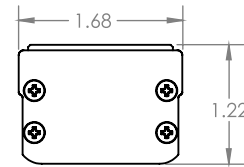

1 PLAN VIEW

2 ELEVATION VIEW

3 END CAP

END CAP CONDITIONS	
 POWER FEED (PF)	 CLOSED END (CE)
 MALE (M)	 FEMALE (F)
 TWIST LOCK MALE (TL)	 TWIST LOCK FEMALE (TL)

MOUNTING OPTIONS		
 FIXED	 SWIVEL	 ARC

TECHNICAL DATA	
Parameter	Data
Power	8 watts per linear ft.
Input Voltage	12VAC
Input Current per Linear Ft	410mA
Control	Standard Magnetic Low voltage Dimming
Power Cable Length	UL Standard 6ft
LED Spacing	0.63" on center
Fixture Length	12"-72", in 6" increment
Fixture Width	1.68"
Total Height (not including clips)	1.04"
Mounting	Fixed, Swivel, 3" Arc Bracket or 6" Arc Bracket
Available Optics	120°
Finish Options	Clear or Black Anodized Aluminum
LED Color Options	27K, 3K, 35K, 4K,5K
Color Rendering Index	90+ CRI
Ratings	Dry, IP65, IP68
Total Linear ft per 20A braker	150ft@120V or 330ft@277V
Total Linear ft per 15A braker	112ft@120V or 240ft@277V
Total Linear ft per Power Feed	6ft
Transformer	Primary 120V or 277V, Secondary 12V