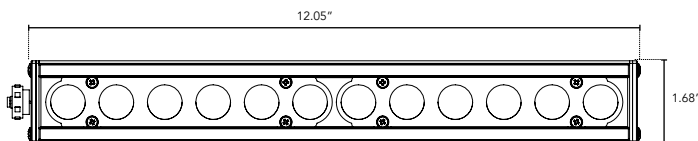

TRI-LIGHT RT

Triple Diode DMX Controlled Linear LED Fixture

Customer:

Date:

Type:

Project:

- Triple diode ensures even color washing even at short distances.
- Compact, variable light fixture for dry, damp or wet location use.
- Fixture comes in 6" increments (12" minimum).
- Many options in accessories to suit a range of projects.
- UL Listed for dry or damp or wet location (model dependent).
- Anodized aluminum housing with a durable finish ensuring it is weather and abrasion resistant.
- Clear anodized aluminum or black finish. Check factory for availability.
- Four different types of lenses.
- Can use standard 512 DMX show controls. Need BOX TRI-2M for proper distribution.
- Total linear feet per power feed: 8ft - Class 2 limited.

DIMENSIONS:

- For vertical installation please contact the factory for specific mounting instructions.
- For installations above 4' please contact the factory.

Plan View

Elevation View

TRI-LIGHT RT

Triple Diode DMX Controlled Linear LED Fixture

TECHNICAL SPECIFICATIONS:

WATTAGE	8 watts per linear ft for RGB 10 watts per linear ft for RGBW
INPUT VOLTAGE	24 VAC
CONTROL	IMCS box w/ standard DMX512 control
LED SPACING	0.44" on center
LENGTH	12"-96"
TOTAL WIDTH	1.68"
TOTAL HEIGHT	1.75" (not including clip)
MOUNTING	Fixed, Swivel, Arc or Vandal Resistant
AVAILABLE OPTICS	120°
FINISH	Black, White or Gray powder coat
COLOR OPTIONS	Triple diode RGB, or triple diode RGB w/ white option
COLOR RENDERING INDEX (CRI)	90 + CRI
RATING	IP50, IP65, IP68
POWER CABLE	30 ft home run cable
ENVIRONMENTAL	Operating temperature -40°F-140°F Ambient (-40°C-60°C)** Storage temperature -40°F-140°F Ambient indoor fixtures operation limited to =<50% relative humidity