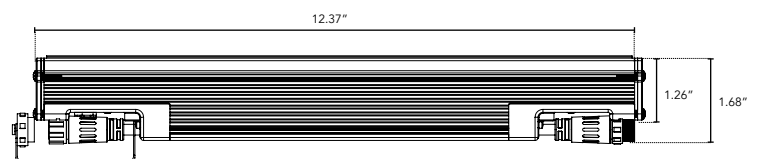

PRODUCT SPECIFICATIONS:

	COLOR OPTION	OPTIC	PRIMARY VOLTAGE	FINISH	LOCATION	MOUNTING	LENS	OPTION
Tri-Light RT		120°						
	1 Triple Diode RGB		120V	W White	I Interior-IP50	F Fixed	C Clear	
	2 RGB with White		277V (Light is 24VAC)	B Black G Gray	E Exterior-IP65 W Wet-IP68	S Swivel H Hinge V Vandal Resistant A Arc	D Diffused SI Satin Ice (Interior Use Only) OW Opal White (Exterior Use Only)	

DIMENSIONS:

- For vertical installation please contact the factory for specific mounting instructions.
- For installations above 4' please contact the factory.

Plan View

Elevation View

TRI-LIGHT RT

Triple Diode DMX Controlled Linear LED Fixture

TECHNICAL SPECIFICATIONS:

WATTAGE	8 watts per linear ft for RGB 10 watts per linear ft for RGBW
INPUT VOLTAGE	24 VAC
CONTROL	IMCS box w/ standard DMX512 control
LED SPACING	0.44" on center
LENGTH	12"-96"
TOTAL WIDTH	1.68"
TOTAL HEIGHT	1.75" (not including clip)
MOUNTING	Fixed, Swivel, Arc or Vandal Resistant
AVAILABLE OPTICS	120°
FINISH	Black, White or Gray powder coat
COLOR OPTIONS	Triple diode RGB, or triple diode RGB w/ white option
COLOR RENDERING INDEX (CRI)	90 + CRI
RATING	IP50, IP65, IP68
POWER CABLE	30 ft home run cable
ENVIRONMENTAL	Operating temperature -40°F-140°F Ambient (-40°C-60°C)** Storage temperature -40°F-140°F Ambient indoor fixtures operation limited to =<50% relative humidity