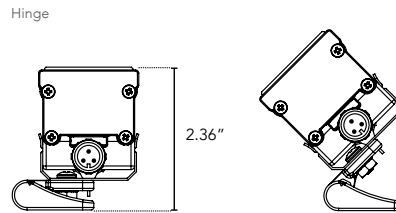

TRI-LIGHT RT

Triple Diode DMX Controlled Linear LED Fixture

TECHNICAL SPECIFICATIONS:

WATTAGE	8 watts per linear ft for RGB 10 watts per linear ft for RGBW
INPUT VOLTAGE	24 VAC
CONTROL	IMCS box w/ standard DMX512 control
LED SPACING	0.44" on center
LENGTH	12"-96"
TOTAL WIDTH	1.68"
TOTAL HEIGHT	1.75" (not including clip)
MOUNTING	Fixed, Swivel, Arc or Vandal Resistant
AVAILABLE OPTICS	120°
FINISH	Black, White or Gray powder coat
COLOR OPTIONS	Triple diode RGB, or triple diode RGB w/ white option
COLOR RENDERING INDEX (CRI)	90 + CRI
RATING	IP50, IP65, IP68
POWER CABLE	30 ft home run cable
ENVIRONMENTAL	Operating temperature -40°F-140°F Ambient (-40°C-60°C)** Storage temperature -40°F-140°F Ambient indoor fixtures operation limited to =<50% relative humidity

* Military spec available under special request-lead times may be impacted.

MOUNTING INFORMATION:

- Fixtures 1-2ft, Place clips 3" from edge as shown.
- Fixtures more than 2ft, Place clips 3.5" from edges as shown.