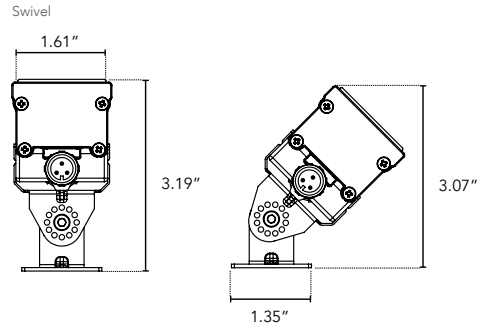

DIMENSIONS:

- For vertical installation please contact the factory for specific mounting instructions.
- For installations above 4' please contact the factory.

Plan View

Elevation View

TRI-LIGHT RT

Triple Diode DMX Controlled Linear LED Fixture

TECHNICAL SPECIFICATIONS:

WATTAGE	8 watts per linear ft for RGB 10 watts per linear ft for RGBW
INPUT VOLTAGE	24 VAC
CONTROL	IMCS box w/ standard DMX512 control
LED SPACING	0.44" on center
LENGTH	12"-96"
TOTAL WIDTH	1.68"
TOTAL HEIGHT	1.75" (not including clip)
MOUNTING	Fixed, Swivel, Arc or Vandal Resistant
AVAILABLE OPTICS	120°
FINISH	Black, White or Gray powder coat
COLOR OPTIONS	Triple diode RGB, or triple diode RGB w/ white option
COLOR RENDERING INDEX (CRI)	90 + CRI
RATING	IP50, IP65, IP68
POWER CABLE	30 ft home run cable
ENVIRONMENTAL	Operating temperature -40°F-140°F Ambient (-40°C-60°C)** Storage temperature -40°F-140°F Ambient indoor fixtures operation limited to =<50% relative humidity

* Military spec available under special request-lead times may be impacted.

MOUNTING INFORMATION:

- Fixtures 1-2ft, Place clips 3" from edge as shown.
- Fixtures more than 2ft, Place clips 3.5" from edges as shown.