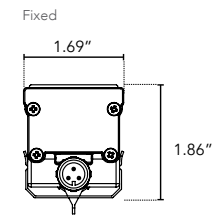

TRI-LIGHT RT

Triple Diode DMX Controlled Linear LED Fixture

TECHNICAL SPECIFICATIONS:

WATTAGE	8 watts per linear ft for RGB 10 watts per linear ft for RGBW
INPUT VOLTAGE	24 VAC
CONTROL	IMCS box w/ standard DMX512 control
LED SPACING	0.44" on center
LENGTH	12"-96"
TOTAL WIDTH	1.68"
TOTAL HEIGHT	1.75" (not including clip)
MOUNTING	Fixed, Swivel, Arc or Vandal Resistant
AVAILABLE OPTICS	120°
FINISH	Black, White or Gray powder coat
COLOR OPTIONS	Triple diode RGB, or triple diode RGB w/ white option
COLOR RENDERING INDEX (CRI)	90 + CRI
RATING	IP50, IP65, IP68
POWER CABLE	30 ft home run cable
ENVIRONMENTAL	Operating temperature -40°F-140°F Ambient (-40°C-60°C)** Storage temperature -40°F-140°F Ambient indoor fixtures operation limited to =<50% relative humidity

* Military spec available under special request-lead times may be impacted.

MOUNTING INFORMATION:

- Fixtures 1-2ft, Place clips 3" from edge as shown.
- Fixtures more than 2ft, Place clips 3.5" from edges as shown.