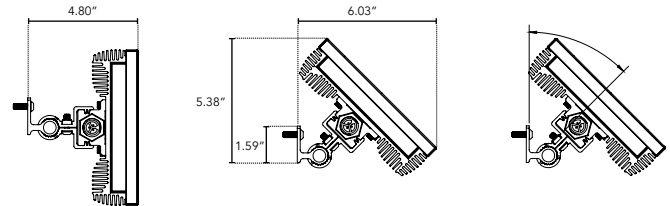

SBL-MIX

High Intensity Color or White LED Fixture

TECHNICAL SPECIFICATIONS:

WATTAGE	65 watts per linear ft.
INPUT VOLTAGE	90-120 VAC 230-277 VAC
CONTROL	Standard DMX 512 Wireless DMX
LED SPACING	1.0" on center
LENGTH	1 ft, 2 ft, or 4 ft
TOTAL HEIGHT	3.11"
TOTAL WIDTH	7.50"
COLOR OPTIONS	RGB, White Mixing
MOUNTING	Fixed or Swivel
AVAILABLE OPTICS	10°, 30°, 60°, 10° x 60°, 30° x 60°, 120°
RATING	IP50, IP65, IP68
DMX	Wireless
POWER CABLE	UL Standard 10 ft.
WHITE MIXING OPTIONS	2700K, 3000K, 3500K, 5000K, Amber
ENVIRONMENTAL	Operating temperature -40°F-140°F Ambient (-40°C-60°C)** Storage temperature -40°F-140°F Ambient indoor fixtures operation limited to =<50% relative humidity

*Use Boca Nanorouter/Monorouter Wireless DMX Control.

* Military spec available under special request-lead times may be impacted.

MOUNTING INFORMATION:

- For vertical installation please contact the factory for specific mounting instructions.
- For installations above 4' please contact the factory.

LUMINAIRE INFORMATION:

IES Files Pending

- Specific Files Available On Request