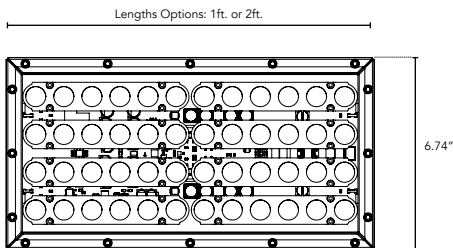

SBL-MIX

High Intensity Color or White LED Fixture

Customer:

Date:

Type:

Project:

- Compact, variable light fixture for dry, damp or wet location use.
- Fixture comes in 1ft, 2ft and 4ft options.
- Many options in optics, color temperature and accessories to suit a range of projects. Call factory for additional options.
- UL Listed for dry or damp or wet location (model dependent).
- Clear anodized aluminum housing with a durable finish ensuring it is weather and abrasion resistant.
- Uses standard DMX 512 show controls. Wireless DMX operation with Boca Nanorouter/Monorouter
- 6 channel version available.
- Simple installation using conventional power wiring.
- Contact Boca Flasher for tips with custom installations.

PRODUCT SPECIFICATIONS:

SBL		MIX	COLOR OPTION	OPTIC	VOLTAGE	FINISH	LOCATION	MOUNTING	WHITE MIXING OPTIONS
			RGB	10°	120V	A Clear Anodized Aluminum	I Interior-IP50	F Fixed	If specifying WM indicate white options here: (Up to 3 different options can be specified) 2700K 3000K 3500K 4000K 5000K Amber
			WM White Color Mixing - See Options	30°	277V		E Exterior-IP65	S Swivel	
				60°			W Wet-IP68		
				10°x 60°					
				30°x 60°					
				120°					
HEXCELL									

Y Yes

N No

DIMENSIONS:

Plan View

Elevation View

End View

SBL-MIX

High Intensity Color or White LED Fixture

TECHNICAL SPECIFICATIONS:

WATTAGE	65 watts per linear ft.
INPUT VOLTAGE	90-120 VAC 230-277 VAC
CONTROL	Standard DMX 512 Wireless DMX
LED SPACING	1.0" on center
LENGTH	1 ft, 2 ft, or 4 ft
TOTAL HEIGHT	3.11"
TOTAL WIDTH	7.50"
COLOR OPTIONS	RGB, White Mixing
MOUNTING	Fixed or Swivel
AVAILABLE OPTICS	10°, 30°, 60°, 10° x 60°, 30° x 60°, 120°
RATING	IP50, IP65, IP68
DMX	Wireless
POWER CABLE	UL Standard 10 ft.
WHITE MIXING OPTIONS	2700K, 3000K, 3500K, 5000K, Amber
ENVIRONMENTAL	Operating temperature -40°F-140°F Ambient (-40°C-60°C)** Storage temperature -40°F-140°F Ambient indoor fixtures operation limited to =<50% relative humidity