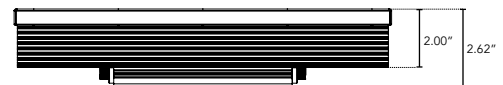

PRODUCT SPECIFICATIONS:

SBL		MIX	COLOR OPTION	OPTIC	VOLTAGE	FINISH	LOCATION	MOUNTING	WHITE MIXING OPTIONS
			RGB	10°	120V	A Clear Anodized Aluminum	I Interior-IP50	F Fixed	If specifying WM indicate white options here: (Up to 3 different options can be specified) 2700K 3000K 3500K 4000K 5000K Amber
			WM White Color Mixing - See Options	30°	277V		E Exterior-IP65	S Swivel	
				60°			W Wet-IP68		
				10°x 60°					
				30°x 60°					
				120°					
HEXCELL									

Y Yes

N No

DIMENSIONS:

Plan View

Elevation View

End View

SBL-MIX

High Intensity Color or White LED Fixture

TECHNICAL SPECIFICATIONS:

WATTAGE	65 watts per linear ft.
INPUT VOLTAGE	90-120 VAC 230-277 VAC
CONTROL	Standard DMX 512 Wireless DMX
LED SPACING	1.0" on center
LENGTH	1 ft, 2 ft, or 4 ft
TOTAL HEIGHT	3.11"
TOTAL WIDTH	7.50"
COLOR OPTIONS	RGB, White Mixing
MOUNTING	Fixed or Swivel
AVAILABLE OPTICS	10°, 30°, 60°, 10° x 60°, 30° x 60°, 120°
RATING	IP50, IP65, IP68
DMX	Wireless
POWER CABLE	UL Standard 10 ft.
WHITE MIXING OPTIONS	2700K, 3000K, 3500K, 5000K, Amber
ENVIRONMENTAL	Operating temperature -40°F-140°F Ambient (-40°C-60°C)** Storage temperature -40°F-140°F Ambient indoor fixtures operation limited to =<50% relative humidity