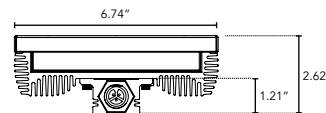

PRODUCT SPECIFICATIONS:

SBL		MIX	COLOR OPTION	OPTIC	VOLTAGE	FINISH	LOCATION	MOUNTING	WHITE MIXING OPTIONS
			RGB	10°	120V	A Clear Anodized Aluminum	I Interior-IP50	F Fixed	If specifying WM indicate white options here: (Up to 3 different options can be specified) 2700K 3000K 3500K 4000K 5000K Amber
			WM White Color Mixing - See Options	30°	277V		E Exterior-IP65	S Swivel	
				60°			W Wet-IP68		
				10°x 60°					
				30°x 60°					
				120°					
HEXCELL									

Y Yes

N No

DIMENSIONS:

Plan View

Elevation View

End View

SBL-MIX

High Intensity Color or White LED Fixture

TECHNICAL SPECIFICATIONS:

WATTAGE	65 watts per linear ft.
INPUT VOLTAGE	90-120 VAC 230-277 VAC
CONTROL	Standard DMX 512 Wireless DMX
LED SPACING	1.0" on center
LENGTH	1 ft, 2 ft, or 4 ft
TOTAL HEIGHT	3.11"
TOTAL WIDTH	7.50"
COLOR OPTIONS	RGB, White Mixing
MOUNTING	Fixed or Swivel
AVAILABLE OPTICS	10°, 30°, 60°, 10° x 60°, 30° x 60°, 120°
RATING	IP50, IP65, IP68
DMX	Wireless
POWER CABLE	UL Standard 10 ft.
WHITE MIXING OPTIONS	2700K, 3000K, 3500K, 5000K, Amber
ENVIRONMENTAL	Operating temperature -40°F-140°F Ambient (-40°C-60°C)** Storage temperature -40°F-140°F Ambient indoor fixtures operation limited to =<50% relative humidity