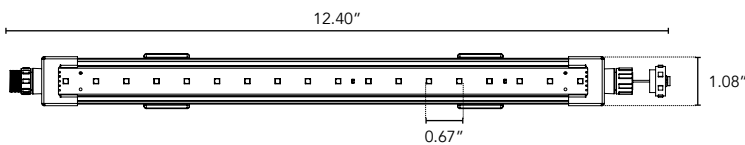

- Compact, variable light fixture.
- Fixture comes in 1ft, 1.5f, 2ft, and 4 feet to allow 6" incremental builds.
- Many options in color temperature to suit a range of projects, call factory for additional options
- Uses standard line voltage dimming.
- Patented CleanDim technology ensures even dimming from 0% - 100%.
- Fixtures are compatible with both forward and reverse phase dimming or can use Boca's SDS module for 0-10V, DALI or DMX Dimming.
- The housing is an anodized aluminum with tempered.
- Tempered glass lens for enhanced durability in demanding installations.
- Total linear feet per power feed (6W); 76 ft. @ 120V or 156ft. @ 277V
- NanoX is Exterior IP67 rated.
- Contact Boca Flasher for tips with custom installation procedures.
- [Knife Edge Cove compatible.](#)

DIMENSIONS:

Plan View

Elevation View

End View

NANO-X

Micro Profile Exterior LED Task and Cove Fixture

TECHNICAL SPECIFICATIONS:

WATTAGE	3 or 6 watts per linear ft.
INPUT VOLTAGE	90-120V 230-227V
CONTROL	Leading Edge/Trailing Edge line dimmer 0-10V, DALI, or DMX*
POWER CABLE	UL Standard 10 ft.
PIXEL SPACING	5/8" on center
LENGTH	1 ft., 1.5', 2ft., and 4 ft, allow 1/4" for each end cap and 1.25" for power feed cable
TOTAL WIDTH	1.21" Fixed Clip
TOTAL HEIGHT	1.89" Fixed Clip
INPUT CURRENT	54mA @ 120V 24mA @ 277V
COLOR OPTIONS	2000K, 2400K, 2700K, 3000K, 3500K, 4000K, 5000K, 6500K
MOUNTING	Fixed Clip, Hinge
AVAILABLE OPTICS	120°, 15° x 45°
RATING	IP50 Dry, IP67 Exterior
COLOR RENDERING INDEX (CRI)	90 + CRI
ENVIRONMENTAL	Operating temperature -40°F-140°F Ambient (-40°C-60°C)** Storage temperature -40°F-140°F Ambient indoor fixtures operation limited to =<50% relative humidity