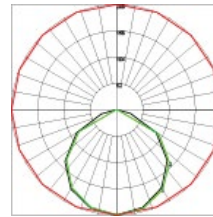

DIMENSIONS:

Plan View

Elevation View

End View

NANO-X

Micro Profile Exterior LED Task and Cove Fixture

TECHNICAL SPECIFICATIONS:

WATTAGE	3 or 6 watts per linear ft.
INPUT VOLTAGE	90-120V 230-227V
CONTROL	Leading Edge/Trailing Edge line dimmer 0-10V, DALI, or DMX*
POWER CABLE	UL Standard 10 ft.
PIXEL SPACING	5/8" on center
LENGTH	1 ft., 1.5', 2ft., and 4 ft, allow 1/4" for each end cap and 1.25" for power feed cable
TOTAL WIDTH	1.21" Fixed Clip
TOTAL HEIGHT	1.89" Fixed Clip
INPUT CURRENT	54mA @ 120V 24mA @ 277V
COLOR OPTIONS	2000K, 2400K, 2700K, 3000K, 3500K, 4000K, 5000K, 6500K
MOUNTING	Fixed Clip, Hinge
AVAILABLE OPTICS	120°, 15° x 45°
RATING	IP50 Dry, IP67 Exterior
COLOR RENDERING INDEX (CRI)	90 + CRI
ENVIRONMENTAL	Operating temperature -40°F-140°F Ambient (-40°C-60°C)** Storage temperature -40°F-140°F Ambient indoor fixtures operation limited to =<50% relative humidity

LUMINAIRE INFORMATION:

Fixture Type: 3500°K, 120° optic, 120V, 12"

Total lumen Output: 2290 Lumens per 4ft.

Luminaire Efficacy: 93 Lumens per watt

Characteristics:

LUMENS PER LAMP	572.6 (1 lamp)
TOTAL LAMP LUMENS	572.6
LUMINAIRE LUMENS	573
TOTAL LUMINAIRE EFFICIENCY	100%
LUMEN EFFICACY RATING	93
TOTAL LUMINAIRE WATTS	6.15
BALLAST FACTOR	1.00
CIE TYPE	Direct
SPACING CRITERION (0-180)	1.28
SPACING CRITERION (90-270)	1.30
SPACING CRITERION (Diagonal)	1.40
BASIC LUMINOUS SHAPE	Rectangular
LUMINOUS LENGTH (0-180)	0.31m
LUMINOUS WIDTH (90-270)	0.01m
LUMINOUS HEIGHT	0.00m