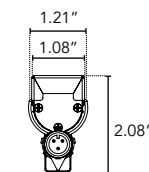

DIMENSIONS:

Plan View

Elevation View

End View

NANO-X

Micro Profile Exterior LED Task and Cove Fixture

TECHNICAL SPECIFICATIONS:

WATTAGE	3 or 6 watts per linear ft.
INPUT VOLTAGE	90-120V 230-227V
CONTROL	Leading Edge/Trailing Edge line dimmer 0-10V, DALI, or DMX*
POWER CABLE	UL Standard 10 ft.
PIXEL SPACING	5/8" on center
LENGTH	1 ft., 1.5', 2ft., and 4 ft, allow 1/4" for each end cap and 1.25" for power feed cable
TOTAL WIDTH	1.21" Fixed Clip
TOTAL HEIGHT	1.89" Fixed Clip
INPUT CURRENT	54mA @ 120V 24mA @ 277V
COLOR OPTIONS	2000K, 2400K, 2700K, 3000K, 3500K, 4000K, 5000K, 6500K
MOUNTING	Fixed Clip, Hinge
AVAILABLE OPTICS	120°, 15° x 45°
RATING	IP50 Dry, IP67 Exterior
COLOR RENDERING INDEX (CRI)	90 + CRI
ENVIRONMENTAL	Operating temperature -40°F-140°F Ambient (-40°C-60°C)** Storage temperature -40°F-140°F Ambient indoor fixtures operation limited to =<50% relative humidity

LUMINAIRE INFORMATION:

Fixture Type: 3500°K, 120° optic, 120V, 12"

Total lumen Output: 2290 Lumens per 4ft.

Luminaire Efficacy: 93 Lumens per watt

Characteristics:

LUMENS PER LAMP	572.6 (1 lamp)
TOTAL LAMP LUMENS	572.6
LUMINAIRE LUMENS	573
TOTAL LUMINAIRE EFFICIENCY	100%
LUMEN EFFICACY RATING	93
TOTAL LUMINAIRE WATTS	6.15
BALLAST FACTOR	1.00
CIE TYPE	Direct
SPACING CRITERION (0-180)	1.28
SPACING CRITERION (90-270)	1.30
SPACING CRITERION (Diagonal)	1.40
BASIC LUMINOUS SHAPE	Rectangular
LUMINOUS LENGTH (0-180)	0.31m
LUMINOUS WIDTH (90-270)	0.01m
LUMINOUS HEIGHT	0.00m