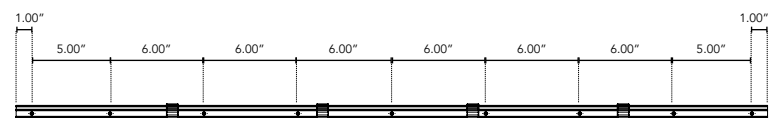

ACCESSORY:

Track Mount Clip System is only available with Fixed Mounting.

Plan View

Elevation View

Boca Flasher, Inc. 508 South Military Trail, Deerfield Beach, Florida 33442 USA Phone: 561.989.5338 Fax: 561.982.8323 © 2018 Boca Flasher, Inc

We are constantly improving our fixtures and reserve the right to change options and specifications. For specific requirements, contact your Boca Flasher sales representative. This product complies with IES LM-79-08 testing procedures and relevant standards. NANO-X meets or exceeds Title 24 Compliance. >45 Lumens per Watt. For additional information and details visit our website at www.bocaflasher.com. All products proudly manufactured in the USA. All rights reserved. All names and trademarks are property of their respective owners.

REV 02232023