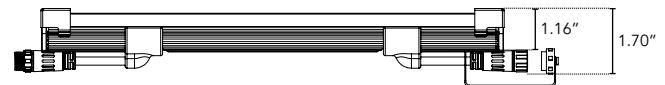

DIMENSIONS:

Plan View

Elevation View

End View

NANO-X

Micro Profile Exterior LED Task and Cove Fixture

TECHNICAL SPECIFICATIONS:

WATTAGE	3 or 6 watts per linear ft.
INPUT VOLTAGE	90-120V 230-227V
CONTROL	Leading Edge/Trailing Edge line dimmer 0-10V, DALI, or DMX*
POWER CABLE	UL Standard 10 ft.
PIXEL SPACING	5/8" on center
LENGTH	1 ft., 1.5', 2ft., and 4 ft, allow 1/4" for each end cap and 1.25" for power feed cable
TOTAL WIDTH	1.21" Fixed Clip
TOTAL HEIGHT	1.89" Fixed Clip
INPUT CURRENT	54mA @ 120V 24mA @ 277V
COLOR OPTIONS	2000K, 2400K, 2700K, 3000K, 3500K, 4000K, 5000K, 6500K
MOUNTING	Fixed Clip, Hinge
AVAILABLE OPTICS	120°, 15° x 45°
RATING	IP50 Dry, IP67 Exterior
COLOR RENDERING INDEX (CRI)	90 + CRI
ENVIRONMENTAL	Operating temperature -40°F-140°F Ambient (-40°C-60°C)** Storage temperature -40°F-140°F Ambient indoor fixtures operation limited to =<50% relative humidity

LUMINAIRE INFORMATION:

Fixture Type: 3500°K, 120° optic, 120V, 12"

Total lumen Output: 2290 Lumens per 4ft.

Luminaire Efficacy: 93 Lumens per watt

Characteristics:

LUMENS PER LAMP	572.6 (1 lamp)
TOTAL LAMP LUMENS	572.6
LUMINAIRE LUMENS	573
TOTAL LUMINAIRE EFFICIENCY	100%
LUMEN EFFICACY RATING	93
TOTAL LUMINAIRE WATTS	6.15
BALLAST FACTOR	1.00
CIE TYPE	Direct
SPACING CRITERION (0-180)	1.28
SPACING CRITERION (90-270)	1.30
SPACING CRITERION (Diagonal)	1.40
BASIC LUMINOUS SHAPE	Rectangular
LUMINOUS LENGTH (0-180)	0.31m
LUMINOUS WIDTH (90-270)	0.01m
LUMINOUS HEIGHT	0.00m