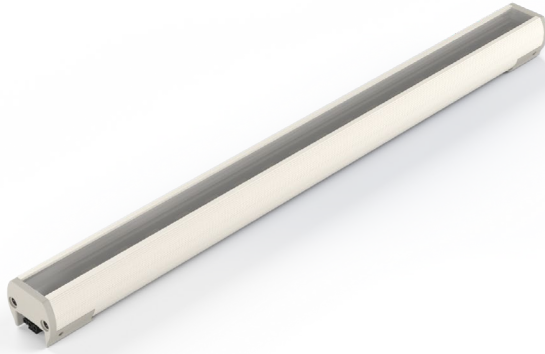

NANOTUNE

Tuneable White Light Line Voltage Small Profile Linear LED Fixture

Customer:

Date:

Type:

Project:

- Three diode array for precise white tuning.
- 2 channel control via Boca NanoRouter (DMX based).
- Compact, variable light fixture for dry location use only.
- Fixture comes in 6" increments (12" minimum).
- Many options and accessories to suit a range of projects.
- Integrates with Boca Wireless DMX Router system for ease of installation and control.
- Operates with standard 512 DMX controller.
- White or black finish, check factory for availability.
- Total linear feet per power feed: 76 ft. @ 120V or 156 ft. @ 277V
- Contact Boca Flasher for tips with custom installations.
- [Knife Edge Cove compatible.](#)

PRODUCT SPECIFICATIONS:

	WATTAGE	COLOR OPTION	OPTIC	VOLTAGE	FINISH	MOUNTING	LENS	BAFFLE (Not Available with 10° Optics)
Nanotune	6W	2000K 2400K 2700K 3000K 3500K	15°x40° 10° 120°	90V-120V	W White B Black	F Fixed H Hinge	C Clear CLD Clear Light Diffused (Not Available with Optics) HD Heavy Diffused (Not Available with Optics)	SQ Square ASYM Asymmetric
ACCESSORY	KNIFE EDGE COVE							
T Track Mount (Only available with Fixed Mounting)	Y YES N NO							