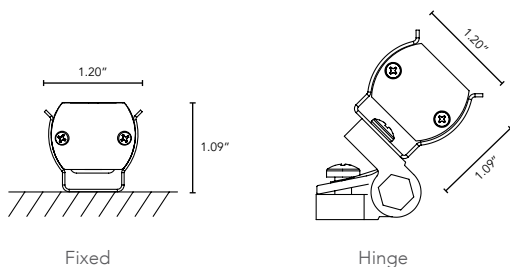

NANOTUNE

Tuneable White Light Line Voltage Small Profile Linear LED Fixture

TECHNICAL SPECIFICATIONS:

WATTAGE	6 watts per linear ft.
INPUT VOLTAGE	90-120V
CONTROL	2-Channel DMX (NanoRouter), 2-Channel 0-10V
POWER CABLE	UL Standard 10 ft.
LENGTH	12-72", in 6" increment
TOTAL WIDTH	1.04"
TOTAL HEIGHT	0.82" (not including clip)
COLOR OPTIONS	2000K, 2400K, 2700K, 3000K, 3500K, 4000K, 5000K
MOUNTING	Fixed, Hinge
AVAILABLE OPTICS	10°, 15°x40°, 120°
COLOR RENDERING INDEX (CRI)	90 + CRI
FINISH	White or Black High temperature ABS Plastic
TOTAL LINEAR FT. PER POWER FEED	76ft. @ 120V 156ft. @ 227V
ENVIRONMENTAL	Operating temperature--40°F-140°F Ambient(-40°C-60°C)** Storage temperature -40°F-140°F Ambient indoor fixtures operation limited to =<50% relative humidity

** Military spec available under special request-lead times may be impacted.

MOUNTING INFORMATION:

For vertical installation please contact the factory for specific mounting instructions.