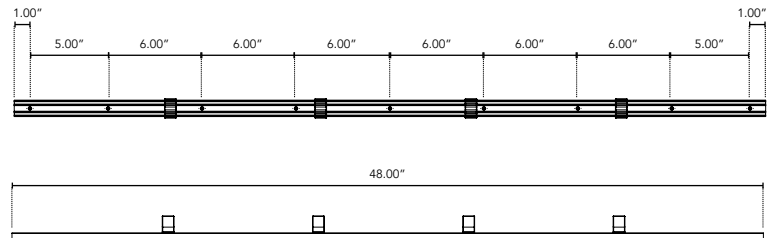

DIMENSIONS:

Plan View

Elevation View

*Third Clip Required for 48" and Larger Fixtures

NANOTUNE

Tuneable White Light Line Voltage Small Profile Linear LED Fixture

TECHNICAL SPECIFICATIONS:

WATTAGE	6 watts per linear ft.
INPUT VOLTAGE	90-120V
CONTROL	2-Channel DMX (NanoRouter), 2-Channel 0-10V
POWER CABLE	UL Standard 10 ft.
LENGTH	12-72", in 6" increment
TOTAL WIDTH	1.04"
TOTAL HEIGHT	0.82" (not including clip)
COLOR OPTIONS	2000K, 2400K, 2700K, 3000K, 3500K, 4000K, 5000K
MOUNTING	Fixed, Hinge
AVAILABLE OPTICS	10°, 15°x40°, 120°
COLOR RENDERING INDEX (CRI)	90 + CRI
FINISH	White or Black High temperature ABS Plastic
TOTAL LINEAR FT. PER POWER FEED	76ft. @ 120V 156ft. @ 227V
ENVIRONMENTAL	Operating temperature--40°F-140°F Ambient(-40°C-60°C)** Storage temperature -40°F-140°F Ambient indoor fixtures operation limited to =<50% relative humidity

** Military spec available under special request-lead times may be impacted.

MOUNTING INFORMATION:

For vertical installation please contact the factory for specific mounting instructions.

ACCESSORY:

Track Mount Clip System is only available with Fixed Mounting.

Plan View

Elevation View

KNIFE EDGE COVE:

KEC Profile