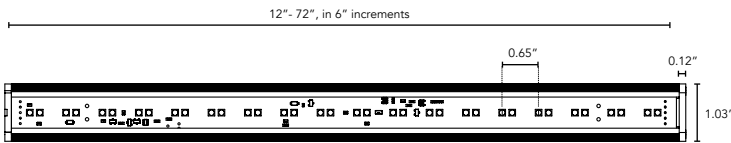

NANOTUNE

Tuneable White Light Line Voltage Small Profile Linear LED Fixture

Customer:

Date:

Type:

Project:

- Three diode array for precise white tuning.
- 2 channel control via Boca NanoRouter (DMX based).
- Compact, variable light fixture for dry location use only.
- Fixture comes in 6" increments (12" minimum).
- Many options and accessories to suit a range of projects.
- Integrates with Boca Wireless DMX Router system for ease of installation and control.
- Operates with standard 512 DMX controller.
- White or black finish, check factory for availability.
- Total linear feet per power feed: 76 ft. @ 120V or 156 ft. @ 277V
- Contact Boca Flasher for tips with custom installations.
- [Knife Edge Cove compatible.](#)

DIMENSIONS:

Plan View

Elevation View

*Third Clip Required for 48" and Larger Fixtures

NANOTUNE

Tuneable White Light Line Voltage Small Profile Linear LED Fixture

TECHNICAL SPECIFICATIONS:

WATTAGE	6 watts per linear ft.
INPUT VOLTAGE	90-120V
CONTROL	2-Channel DMX (NanoRouter), 2-Channel 0-10V
POWER CABLE	UL Standard 10 ft.
LENGTH	12-72", in 6" increment
TOTAL WIDTH	1.04"
TOTAL HEIGHT	0.82" (not including clip)
COLOR OPTIONS	2000K, 2400K, 2700K, 3000K, 3500K, 4000K, 5000K
MOUNTING	Fixed, Hinge
AVAILABLE OPTICS	10°, 15°x40°, 120°
COLOR RENDERING INDEX (CRI)	90 + CRI
FINISH	White or Black High temperature ABS Plastic
TOTAL LINEAR FT. PER POWER FEED	76ft. @ 120V 156ft. @ 227V
ENVIRONMENTAL	Operating temperature--40°F-140°F Ambient(-40°C-60°C)** Storage temperature -40°F-140°F Ambient indoor fixtures operation limited to =<50% relative humidity