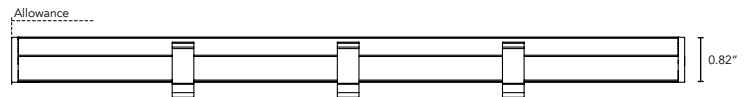

PRODUCT SPECIFICATIONS:

	WATTAGE	COLOR OPTION	OPTIC	VOLTAGE	FINISH	MOUNTING	LENS	BAFFLE (Not Available with 10° Optics)
Nanotune	6W	2000K 2400K 2700K 3000K 3500K	15°x40° 10° 120°	90V-120V	W White B Black	F Fixed H Hinge	C Clear CLD Clear Light Diffused (Not Available with Optics) HD Heavy Diffused (Not Available with Optics)	SQ Square ASYM Asymmetric
ACCESSORY	KNIFE EDGE COVE							
T Track Mount (Only available with Fixed Mounting)	Y YES N NO							

DIMENSIONS:

Plan View

Elevation View

*Third Clip Required for 48" and Larger Fixtures

NANOTUNE

Tuneable White Light Line Voltage Small Profile Linear LED Fixture

TECHNICAL SPECIFICATIONS:

WATTAGE	6 watts per linear ft.
INPUT VOLTAGE	90-120V
CONTROL	2-Channel DMX (NanoRouter), 2-Channel 0-10V
POWER CABLE	UL Standard 10 ft.
LENGTH	12-72", in 6" increment
TOTAL WIDTH	1.04"
TOTAL HEIGHT	0.82" (not including clip)
COLOR OPTIONS	2000K, 2400K, 2700K, 3000K, 3500K, 4000K, 5000K
MOUNTING	Fixed, Hinge
AVAILABLE OPTICS	10°, 15°x40°, 120°
COLOR RENDERING INDEX (CRI)	90 + CRI
FINISH	White or Black High temperature ABS Plastic
TOTAL LINEAR FT. PER POWER FEED	76ft. @ 120V 156ft. @ 227V
ENVIRONMENTAL	Operating temperature--40°F-140°F Ambient(-40°C-60°C)** Storage temperature -40°F-140°F Ambient indoor fixtures operation limited to =<50% relative humidity