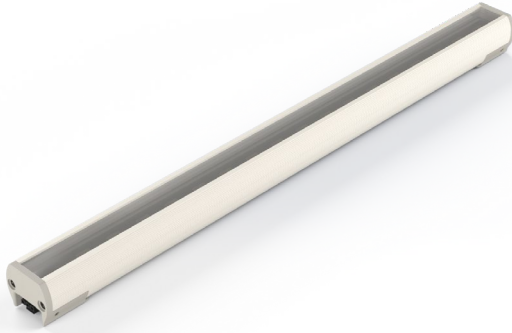

# NANO MIX-INT

Triple Diode DMX Controlled Line Voltage  
Small Profile Linear LED Fixture

Customer:

Date:

Type:

Project:

- Even color washing, also at short distances.
- 4 Channel allowing use of white or single color additional LED.
- Compact, variable light fixture for dry and wet location use.
- Fixture comes in 6" increments (12" minimum).
- Many options and accessories to suit a range of projects.
- Integrates with Boca Wireless DMX Router system for ease of installation and control.
- Operates with any standard 512 DMX controller.
- The housing is a high temperature ABS plastic with a durable white or black finish, making it temperature and abrasion resistant.
- Contact Boca Flasher for tips with custom installations.
- Total linear feet per power feed: 40 ft. @ 120V per Nanorouter port.
- [Knife Edge Cove compatible.](#)

## PRODUCT SPECIFICATIONS:

	COLOR OPTION	OPTIC	VOLTAGE	FINISH	MOUNTING	LENS	BAFFLE <small>(Not Available with 10° Optics)</small>	REFLECTOR	
<b>NanoMix</b>	<b>RGB(W)</b> <b>2000K</b> <b>2400K</b> <b>2700K</b> <b>3000K</b> <b>3500K</b> <b>4000K</b>	<b>5000K</b> <b>6500K</b> <b>Red</b> <b>Blue</b> <b>Amber</b> <b>Green</b>	<b>10°</b> <b>15°x40°</b> <b>120°</b>	<b>90-120V</b> <b>230-277V</b>	<b>W</b> White <b>B</b> Black	<b>F</b> Fixed <b>H</b> Hinge	<b>C</b> Clear <b>CLD</b> Clear Light Diffused <small>(Not Available with 15°x45° Optics)</small> <b>HD</b> Heavy Diffused <small>(Not Available with 15°x45° Optics)</small>	<b>SQ</b> Square <b>ASYM</b> Asymmetric	<b>N</b> No <b>Y</b> Yes <small>(Not Available with Optics)</small>
<b>RATING</b>	<b>ACCESSORY</b>	<b>KNIFE EDGE COVE</b>							
<b>I</b>									
<b>I</b> Interior	<b>T</b> Track Mount <small>(Only available with Fixed Mounting)</small>	<b>Y</b> YES <b>N</b> NO							

# NANO MIX-INT

Triple Diode DMX Controlled Line Voltage  
Small Profile Linear LED Fixture