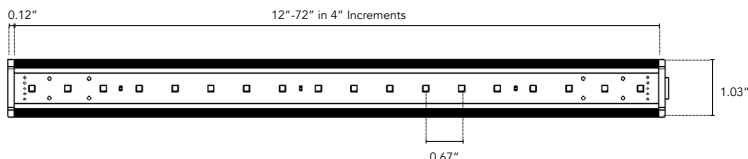

DIMENSIONS:

Plan View

Elevation View

Boca Flasher, Inc. 508 South Military Trail, Deerfield Beach, Florida 33442 USA Phone: 561.989.5338 Fax: 561.982.8323 © 2017 Boca Flasher, Inc

We are constantly improving our fixtures and reserve the right to change options and specifications. For specific requirements, contact your Boca Flasher sales representative. This product complies with IES LM-79-08 testing procedures and relevant standards. NANOMIX meets or exceeds Title 24 Compliance. >45 Lumens per Watt. For additional information and details visit our website at www.bocaflasher.com. All products proudly manufactured in the USA. All rights reserved. All names and trademarks are property of their respective owners.

REV 02282023