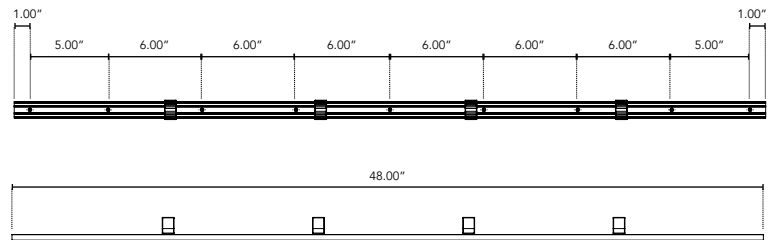

## TECHNICAL SPECIFICATIONS:

WATTAGE	6 watts per linear ft.
INPUT VOLTAGE	90-120V, 277V
CONTROL	NanoRouter - DMX
POWER CABLE	UL Standard 10 ft.
LENGTH	12-72", in 6" increment
TOTAL WIDTH	1.21' FIXED CLIP
TOTAL HEIGHT	0.82" (not including clip)
INPUT CURRENT	54mA @ 120V 24mA @ 277V
MOUNTING	Fixed, Hinge
AVAILABLE OPTICS	10°, 15°×40°, 120°
FINISH	Interior: White or Black High Temp. ABS Plastic
COLOR OPTIONS	RGBW, 2000K, 2400K, 2700K, 3000K, 3500K, 4000K, 5000K, 6500K, Red, Blue, Amber, Green
TOTAL LINEAR FT. PER POWER FEED	40ft. @ 120V
COLOR RENDERING INDEX WHITE ONLY (CRI)	90 + CRI
ENVIRONMENTAL	Operating temperature -40°F-140°F Ambient (-40°C-60°C)** Storage temperature -40°F-140°F Ambient indoor fixtures operation limited to =<50% relative humidity
RATING	IP50

## MOUNTING INFORMATION:

- For vertical installation please contact the factory for specific mounting instructions.
- For installations above 4' please contact the factory.

## ACCESSORY:

Track Mount Clip System is only available with Fixed Mounting.

Plan View

Elevation View