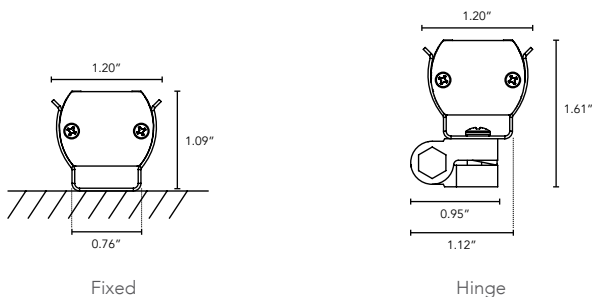

NANO MIX-INT

Triple Diode DMX Controlled Line Voltage
Small Profile Linear LED Fixture

TECHNICAL SPECIFICATIONS:

WATTAGE	6 watts per linear ft.
INPUT VOLTAGE	90-120V, 277V
CONTROL	NanoRouter - DMX
POWER CABLE	UL Standard 10 ft.
LENGTH	12-72", in 6" increment
TOTAL WIDTH	1.21' FIXED CLIP
TOTAL HEIGHT	0.82" (not including clip)
INPUT CURRENT	54mA @ 120V 24mA @ 277V
MOUNTING	Fixed, Hinge
AVAILABLE OPTICS	10°, 15°×40°, 120°
FINISH	Interior: White or Black High Temp. ABS Plastic
COLOR OPTIONS	RGBW, 2000K, 2400K, 2700K, 3000K, 3500K, 4000K, 5000K, 6500K, Red, Blue, Amber, Green
TOTAL LINEAR FT. PER POWER FEED	40ft. @ 120V
COLOR RENDERING INDEX WHITE ONLY (CRI)	90 + CRI
ENVIRONMENTAL	Operating temperature -40°F-140°F Ambient (-40°C-60°C)** Storage temperature -40°F-140°F Ambient indoor fixtures operation limited to =<50% relative humidity
RATING	IP50

** Military spec available under special request-lead times may be impacted.

MOUNTING INFORMATION:

- For vertical installation please contact the factory for specific mounting instructions.
- For installations above 4' please contact the factory.