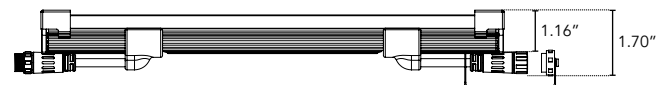

Elevation View

Boca Flasher, Inc. 508 South Military Trail, Deerfield Beach, Florida 33442 USA Phone: 561.989.5338 Fax: 561.982.8323 © 2017 Boca Flasher, Inc

We are constantly improving our fixtures and reserve the right to change options and specifications. For specific requirements, contact your Boca Flasher sales representative. This product complies with IES LM-79-08 testing procedures and relevant standards. NANOMIX meets or exceeds Title 24 Compliance. >45 Lumens per Watt. For additional information and details visit our website at www.bocaflasher.com. All products proudly manufactured in the USA. All rights reserved. All names and trademarks are property of their respective owners.

REV 02282023