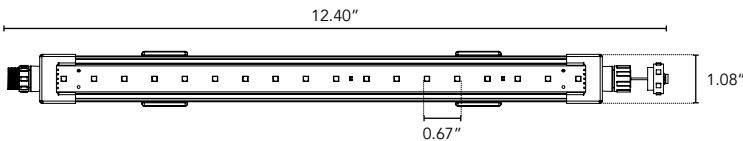

DIMENSIONS:

Plan View