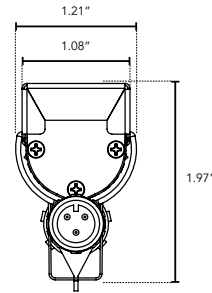

NANO MIX-EXT

Triple Diode DMX Controlled Line Voltage
Small Profile Linear LED Fixture

TECHNICAL SPECIFICATIONS:

WATTAGE	6 watts per linear ft.
INPUT VOLTAGE	90-120V, 277V
CONTROL	NanoRouter-DMX
POWER CABLE	UL Standard 10 ft.
LENGTH	12", 18", 24", 48"
TOTAL WIDTH	1.21" Fixed Clip
TOTAL HEIGHT	0.82" (not including clip)
INPUT CURRENT	54mA @ 120V 24mA @ 277V
MOUNTING	Fixed, Hinge
AVAILABLE OPTICS	15°x40°, 120°
FINISH	Anodized Aluminum, Tempered Glass
COLOR OPTIONS	RGBW, 2000K, 2400K, 2700K, 3000K, 3500K, 4000K, 5000K, 6500K, Red, Blue, Amber, Green
TOTAL LINEAR FT. PER POWER FEED	40ft. @ 120V
COLOR RENDERING INDEX WHITE ONLY(CRI)	90 + CRI
ENVIRONMENTAL	Operating temperature -40°F-140°F Ambient(-40°C-60°C)** Storage temperature -40°F-140°F Ambient indoor fixtures operation limited to =<50% relative humidity
RATING	IP50, IP68

** Military spec available under special request-lead times may be impacted.

MOUNTING INFORMATION:

- For vertical installation please contact the factory for specific mounting instructions.
- For installations above 4' please contact the factory.

Fixed