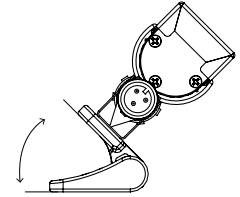

Hinge

OUTPUT:

Color Temperature (K)	Wattage	Lumens	LM/W
2000	6	365	61
2400	6	470	79
2700	6	560	94
3000	6	695	116
3500	6	760	127
4000	6	800	134