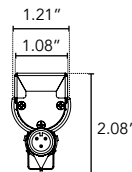

## DIMENSIONS:

Plan View

Elevation View

End View

Boca Flasher, Inc. 508 South Military Trail, Deerfield Beach, Florida 33442 USA Phone: 561.989.5338 Fax: 561.982.8323 © 2017 Boca Flasher, Inc

We are constantly improving our fixtures and reserve the right to change options and specifications. For specific requirements, contact your Boca Flasher sales representative. This product complies with IES LM-79-08 testing procedures and relevant standards. NANOMIX meets or exceeds Title 24 Compliance. >45 Lumens per Watt. For additional information and details visit our website at [www.bocaflasher.com](http://www.bocaflasher.com). All products proudly manufactured in the USA. All rights reserved. All names and trademarks are property of their respective owners.

## TECHNICAL SPECIFICATIONS:

WATTAGE	6 watts per linear ft.
INPUT VOLTAGE	90-120V, 277V
CONTROL	NanoRouter-DMX
POWER CABLE	UL Standard 10 ft.
LENGTH	12", 18", 24", 48"
TOTAL WIDTH	1.21" Fixed Clip
TOTAL HEIGHT	0.82" (not including clip)
INPUT CURRENT	54mA @ 120V 24mA @ 277V
MOUNTING	Fixed, Hinge
AVAILABLE OPTICS	15°x40°, 120°
FINISH	Anodized Aluminum, Tempered Glass
COLOR OPTIONS	RGBW, 2000K, 2400K, 2700K, 3000K, 3500K, 4000K, 5000K, 6500K, Red, Blue, Amber, Green
TOTAL LINEAR FT. PER POWER FEED	40ft. @ 120V
COLOR RENDERING INDEX WHITE ONLY(CRI)	90 + CRI
ENVIRONMENTAL	Operating temperature -40°F-140°F Ambient(-40°C-60°C)** Storage temperature -40°F-140°F Ambient indoor fixtures operation limited to =<50% relative humidity
RATING	IP50, IP68