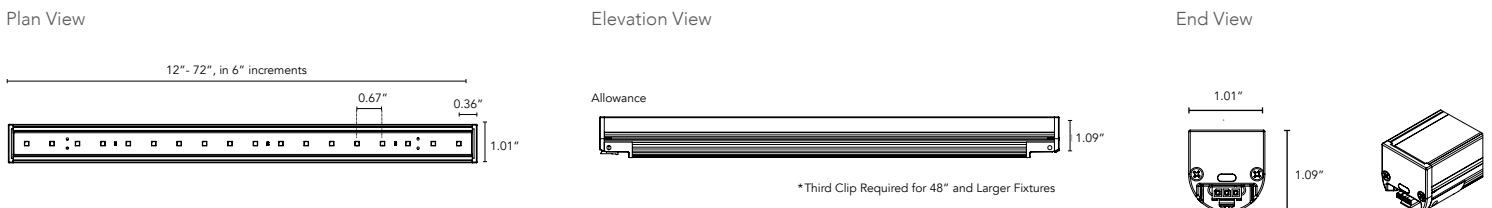

DIMENSIONS: