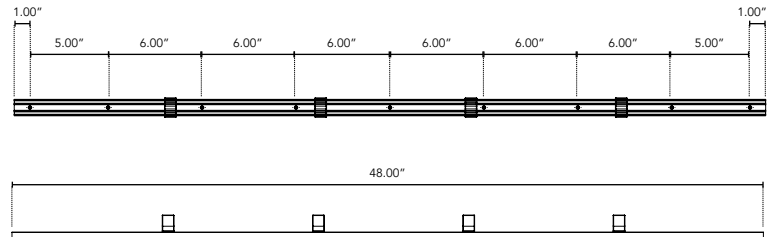

ACCESSORY:

Track Mount Clip System is only available with Fixed Mounting.

Plan View