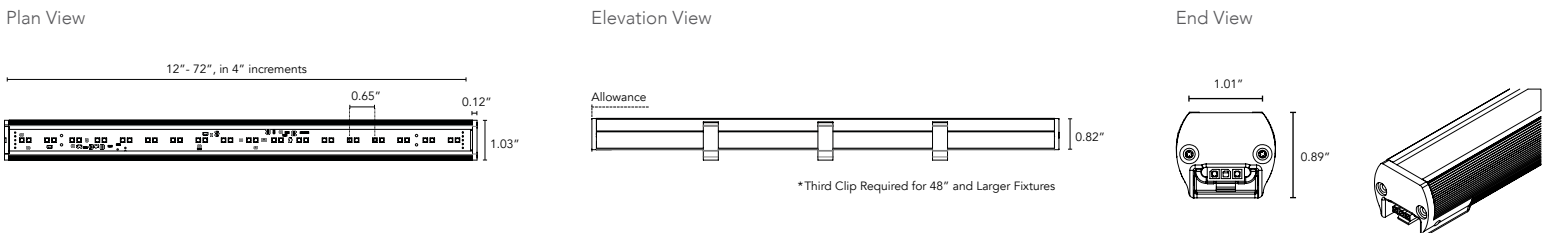

- Compact, variable light fixture.
- Fixture comes in 4" increments with a 12" minimum.
- Reflector boosts overall output by 10%. Reflector only available with 120° Optic selection.
- Boca Flasher's patented CleanDim® technology ensures even dimming from 0-100%.
- Many options in color temperature to suit a range of projects.
- Uses standard line voltage dimming.
- Fixtures are compatible with both forward and reverse phase dimming, can have 0-10V direct dimming or can use Boca's SDS module for 0-10V DALI or DMX Dimming.
- Interior installations only.
- The housing is a high temperature ABS plastic with a durable white or black finish, making it temperature and abrasion resistant.
- Total linear feet per power feed (6W): 120V = 80 ft., 277V = 150 ft.
- Contact Boca Flasher for tips with custom installation procedures.
- [Knife Edge Cove compatible](#)

*Additional Charges May Apply

DIMENSIONS:

NANOLUME

Micro Profile LED Task and Cove Fixture

TECHNICAL SPECIFICATIONS:

WATTAGE	3 or 6 watts per linear ft.
INPUT VOLTAGE	90-120V 230-277V
CONTROL	Leading Edge/Trailing Edge line dimmer, 0-10V, DALI, DMX
LED SPACING	5/8" on center
LENGTH	12-72", in 4" increment allow 1/4" for each end cap and 1.25" for power feed cable
TOTAL WIDTH FIXED CLIP	1.20"
TOTAL HEIGHT FIXED CLIP	1.09"
COLOR OPTIONS	2000K, 2400K, 2700K, 3000K, 3500K, 4000K
MOUNTING	Swivel, Hinge
AVAILABLE OPTICS	10°, 15°x40°, 120°
COLOR RENDERING INDEX (CRI)	90 + CRI
RATING	Interior Only IP50
ENVIRONMENTAL	Operating temperature--40°F-140°F Ambient(-40°C-60°C)** Storage temperature -40°F-140°F Ambient indoor fixtures operation limited to =<50% relative humidity