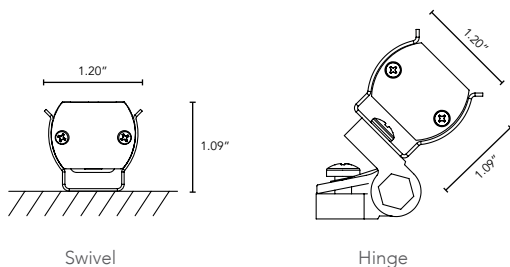

NANOLUME

Micro Profile LED Task and Cove Fixture

TECHNICAL SPECIFICATIONS:

WATTAGE	3 or 6 watts per linear ft.
INPUT VOLTAGE	90-120V 230-277V
CONTROL	Leading Edge/Trailing Edge line dimmer, 0-10V, DALI, DMX
LED SPACING	5/8" on center
LENGTH	12-72", in 4" increment allow 1/4" for each end cap and 1.25" for power feed cable
TOTAL WIDTH FIXED CLIP	1.20"
TOTAL HEIGHT FIXED CLIP	1.09"
COLOR OPTIONS	2000K, 2400K, 2700K, 3000K, 3500K, 4000K
MOUNTING	Swivel, Hinge
AVAILABLE OPTICS	10°, 15°x40°, 120°
COLOR RENDERING INDEX (CRI)	90 + CRI
RATING	Interior Only IP50
ENVIRONMENTAL	Operating temperature--40°F-140°F Ambient(-40°C-60°C)** Storage temperature -40°F-140°F Ambient indoor fixtures operation limited to =<50% relative humidity

** Military spec available under special request-lead times may be impacted.

MOUNTING INFORMATION:

- For vertical installation please contact the factory for specific mounting instructions.
- For installations above 4' please contact the factory.