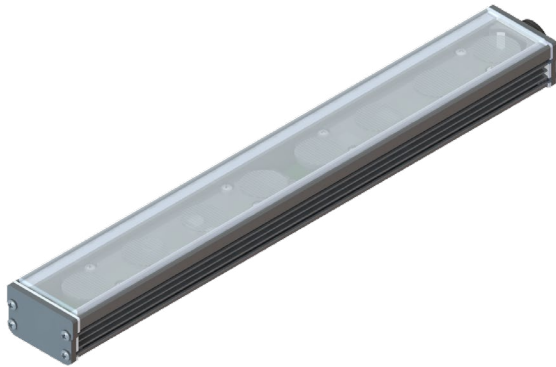

# LUMELINE

Direct View Linear LED Strip Fixture

Customer:

Date:

Type:

Project:

- Compact, variable light fixture for dry, damp or wet location use.
- Fixture comes in 6" increments (12" minimum)
- Many options in optics, color temperature and accessories.
- Four different types of lenses.
- Boca Flasher's patented CleanDim® technology ensures even dimming from 0-100%.
- Fixtures are compatible with both forward and reverse phase dimming or can use Boca's SDS module for 0-10V DALI or DMX dimming.
- Uses standard line voltage dimmers.
- White, black or gray finish standard.
- Total linear feet per power feed: 56 ft. @ 120V or 120 ft. @ 277V.
- Contact Boca Flasher for tips with custom installations.
- Interior Only. Consult factory for exterior installations.

## PRODUCT SPECIFICATIONS:

	WATTAGE	COLOR OPTION	OPTIC	VOLTAGE	FINISH	LOCATION	MOUNTING	LENS	OPTIONS
<b>LUMELINE</b>			120°			I			
	<b>4W</b>	<b>2000K</b>		<b>120V</b>	<b>W</b> White	<b>I</b> Interior-IP50	<b>F</b> Fixed	<b>C</b> Clear	<b>SB</b> Square Baffle
	<b>8W</b>	<b>2400K</b>		<b>277V</b>	<b>B</b> Black		<b>S</b> Swivel	<b>D</b> Diffused	<b>ASYM</b> Asymmetric Baffle
		<b>2700K</b>			<b>G</b> Gray		<b>3Arc</b> 3" Arc Swivel	<b>SI</b> Satin Ice (Interior Use Only)	<b>SKB</b> Kicker Baffle
		<b>3000K</b>					<b>6Arc</b> 6" Arc Swivel	<b>OW</b> Opal White (Exterior Use Only)	
		<b>3500K</b>							
		<b>4000K</b>							
		<b>5000K</b>							

# LUMELINE

Direct View Linear LED Strip Fixture

### Satin Ice White\*

- Best for direct view use.
- 42% transmission.
- Lens is 1/4" (.25) thick, adds 1/8" to overall height of fixture.

\*Additional chargers apply. Call factory for more information.