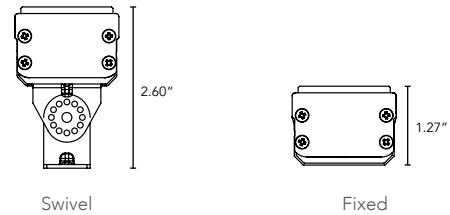

LUMELINE

Direct View Linear LED Strip Fixture

TECHNICAL SPECIFICATIONS:

WATTAGE	4 or 8 watts per linear ft.
INPUT VOLTAGE	90-120V or 230-277V
CONTROL	Leading Edge/Trailing Edge line dimmer 0-10V, DMX*
LED SPACING	0.66" on center
LENGTH	6" increments, (12" min) allow 1/4" for each end cap and 2" for power feed cable
TOTAL HEIGHT	1.24" (not including clip) or 1.37" with satin ice lens
TOTAL WIDTH	1.68"
COLOR OPTIONS	2000K, 2400K, 2700K, 3000K, 3500K, 4000K, 5000K
MOUNTING	Fixed, Swivel, 3" Arc or 6" Arc
AVAILABLE OPTICS	120°
RATING	IP50, IP65, IP68
COLOR RENDERING INDEX (CRI)	90 + CRI
POWER CABLE	UL Standard 10 ft.
ENVIRONMENTAL	Operating temperature--40°F-140°F Ambient(-40°C-60°C)** Storage temperature -40°F-140°F Ambient indoor fixtures operation limited to =<50% relative humidity

*Use Boca SDS module for 0-10V DALI or DMX Dimming.

** Military spec available under special request-lead times may be impacted.

LENS OPTIONS:

Diffused*

- 87% transmission.
- Lens is 1/8" (.09) thick, adds 1/16" to overall height of fixture.

*Additional chargers apply. Call factory for more information.

Satin Ice White*

- Best for direct view use.
- 42% transmission.
- Lens is 1/4" (.25) thick, adds 1/8" to overall height of fixture.

*Additional chargers apply. Call factory for more information.

MOUNTING INFORMATION:

- For vertical installation please contact the factory for specific mounting instructions.

LUMINAIRE INFORMATION:

IES Files Pending

- Specific Files Available On Request