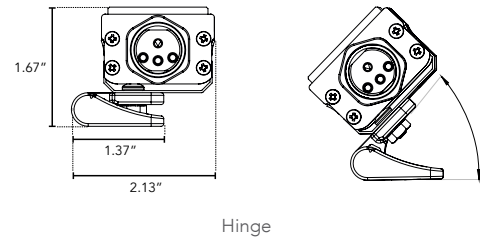

LUMELINE

Direct View Linear LED Strip Fixture

TECHNICAL SPECIFICATIONS:

WATTAGE	4 or 8 watts per linear ft.
INPUT VOLTAGE	90-120V or 230-277V
CONTROL	Leading Edge/Trailing Edge line dimmer 0-10V, DMX*
LED SPACING	0.66" on center
LENGTH	6" increments, (12" min) allow 1/4" for each end cap and 2" for power feed cable
TOTAL HEIGHT	1.24" (not including clip) or 1.37" with satin ice lens
TOTAL WIDTH	1.68"
COLOR OPTIONS	2000K, 2400K, 2700K, 3000K, 3500K, 4000K, 5000K
MOUNTING	Fixed, Swivel, 3" Arc or 6" Arc
AVAILABLE OPTICS	120°
RATING	IP50, IP65, IP68
COLOR RENDERING INDEX (CRI)	90 + CRI
POWER CABLE	UL Standard 10 ft.
ENVIRONMENTAL	Operating temperature--40°F-140°F Ambient(-40°C-60°C)** Storage temperature -40°F-140°F Ambient indoor fixtures operation limited to =<50% relative humidity

*Use Boca SDS module for 0-10V DALI or DMX Dimming.

** Military spec available under special request-lead times may be impacted.

LENS OPTIONS:

Diffused*

- 87% transmission.
- Lens is 1/8" (.09) thick, adds 1/16" to overall height of fixture.

*Additional chargers apply. Call factory for more information.

Satin Ice White*

- Best for direct view use.
- 42% transmission.
- Lens is 1/4" (.25) thick, adds 1/8" to overall height of fixture.

*Additional chargers apply. Call factory for more information.

MOUNTING INFORMATION:

- For vertical installation please contact the factory for specific mounting instructions.

LUMINAIRE INFORMATION:

IES Files Pending

- Specific Files Available On Request