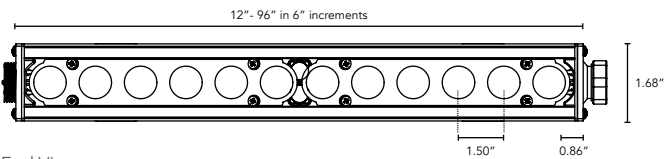

DIMENSIONS:

Plan View