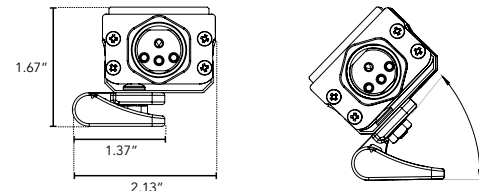

LUMELINE-RT

Direct View Linear LED Strip Fixture

TECHNICAL SPECIFICATIONS:

WATTAGE	8 watts per linear ft.
INPUT VOLTAGE	24VAC
CONTROL	Standard magnetic low voltage dimming
LED SPACING	0.67" on center
LENGTH	6" increments, (12" max) allow 1/4" for each end cap and 2" for power feed cable
TOTAL HEIGHT	1.27" (not including clip) or 1.39" with satin ice lens
TOTAL WIDTH	1.67"
COLOR OPTIONS	2000K, 2400K, 2700K, 3000K, 3500K, 4000K, 5000K
MOUNTING	Fixed, Swivel, 3" Arc or 6" Arc
AVAILABLE OPTICS	120°
RATING	IP50
COLOR RENDERING INDEX (CRI)	90 + CRI
POWER CABLE	UL Standard 10 ft.
ENVIRONMENTAL	Operating temperature--40°F-140°F Ambient(-40°C-60°C)** Storage temperature -40°F-140°F Ambient indoor fixtures operation limited to =<50% relative humidity

** Military spec available under special request-lead times may be impacted.

LENS OPTIONS:

Diffused*

- 87% transmission.
- Lens is 1/8" (.09) thick, adds 1/16" to overall height of fixture.

*Additional chargers apply. Call factory for more information.

Satin Ice White*

- Best for direct view use.
- 42% transmission.
- Lens is 1/4" (.25) thick, adds 1/8" to overall height of fixture.

*Additional chargers apply. Call factory for more information.

MOUNTING INFORMATION:

- For vertical installation please contact the factory for specific mounting instructions.

Hinge

LUMINAIRE INFORMATION:

IES Files Pending

- Specific Files Available On Request