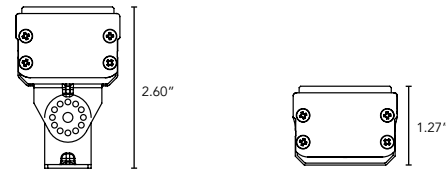

LUMELINE-RT

Direct View Linear LED Strip Fixture

TECHNICAL SPECIFICATIONS:

WATTAGE	8 watts per linear ft.
INPUT VOLTAGE	24VAC
CONTROL	Standard magnetic low voltage dimming
LED SPACING	0.67" on center
LENGTH	6" increments, (12" max) allow 1/4" for each end cap and 2" for power feed cable
TOTAL HEIGHT	1.27" (not including clip) or 1.39" with satin ice lens
TOTAL WIDTH	1.67"
COLOR OPTIONS	2000K, 2400K, 2700K, 3000K, 3500K, 4000K, 5000K
MOUNTING	Fixed, Swivel, 3" Arc or 6" Arc
AVAILABLE OPTICS	120°
RATING	IP50
COLOR RENDERING INDEX (CRI)	90 + CRI
POWER CABLE	UL Standard 10 ft.
ENVIRONMENTAL	Operating temperature--40°F-140°F Ambient(-40°C-60°C)** Storage temperature -40°F-140°F Ambient indoor fixtures operation limited to =<50% relative humidity

** Military spec available under special request-lead times may be impacted.

LENS OPTIONS:

Diffused*

- 87% transmission.
- Lens is 1/8" (.09) thick, adds 1/16" to overall height of fixture.

*Additional chargers apply. Call factory for more information.

Satin Ice White*

- Best for direct view use.
- 42% transmission.
- Lens is 1/4" (.25) thick, adds 1/8" to overall height of fixture.

*Additional chargers apply. Call factory for more information.

MOUNTING INFORMATION:

- For vertical installation please contact the factory for specific mounting instructions.

Swivel

Fixed