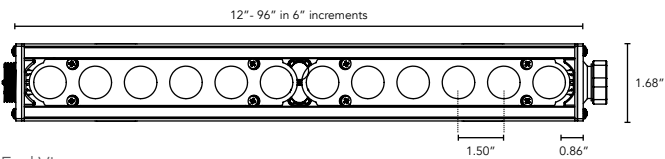

LUMELINE-RT

Direct View Linear LED Strip Fixture

Customer:

Date:

Type:

Project:

- Compact, variable light fixture for dry location use.
- Fixture comes in 6" increments (12" minimum)
- Many options in optics, color temperature and accessories.
- Boca Flasher's patented CleanDim® technology ensures even dimming from 0-100%.
- Fixtures are compatible with both forward and reverse phase dimming or can use Boca's SDS module for 0-10V or DMX dimming.
- Uses standard low voltage transformers.
- White, black or gray finish standard.
- Total linear feet per power feed: Voltage Dependent Class 2 limited.
- Contact Boca Flasher for tips with custom installations.
- Interior Only. Consult factory for exterior installations.

PRODUCT SPECIFICATIONS:

	WATTAGE	COLOR OPTION	OPTIC	FIXTURE VOLTAGE	FINISH	TRANSFORMER PRIMARY VOLTAGE	LOCATION	MOUNTING	LENS
LUMELINE-RT	8W		120°	24VAC			I		
		2000K			W White	120V	I Interior-IP50	F Fixed	C Clear
		2400K			B Black	230V		S Swivel	D Diffused
		2700K			G Gray	227V		3Arc 3" Arc Swivel	SI Satin Ice (Interior Use Only)
		3000K				Fixture is 24VAC		6Arc 6" Arc Swivel	
		3500K							
		4000K							
		5000K							

DIMENSIONS:

Plan View

End View

Elevation View

LUMELINE-RT

Direct View Linear LED Strip Fixture

TECHNICAL SPECIFICATIONS:

WATTAGE	8 watts per linear ft.
INPUT VOLTAGE	24VAC
CONTROL	Standard magnetic low voltage dimming
LED SPACING	0.67" on center
LENGTH	6" increments, (12" max) allow 1/4" for each end cap and 2" for power feed cable
TOTAL HEIGHT	1.27" (not including clip) or 1.39" with satin ice lens
TOTAL WIDTH	1.67"
COLOR OPTIONS	2000K, 2400K, 2700K, 3000K, 3500K, 4000K, 5000K
MOUNTING	Fixed, Swivel, 3" Arc or 6" Arc
AVAILABLE OPTICS	120°
RATING	IP50
COLOR RENDERING INDEX (CRI)	90 + CRI
POWER CABLE	UL Standard 10 ft.
ENVIRONMENTAL	Operating temperature--40°F-140°F Ambient(-40°C-60°C)** Storage temperature -40°F-140°F Ambient indoor fixtures operation limited to =<50% relative humidity