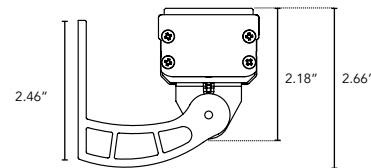

DIMENSIONS:

Plan View

End View

Elevation View

LUMELINE-RT

Direct View Linear LED Strip Fixture

TECHNICAL SPECIFICATIONS:

WATTAGE	8 watts per linear ft.
INPUT VOLTAGE	24VAC
CONTROL	Standard magnetic low voltage dimming
LED SPACING	0.67" on center
LENGTH	6" increments, (12" max) allow 1/4" for each end cap and 2" for power feed cable
TOTAL HEIGHT	1.27" (not including clip) or 1.39" with satin ice lens
TOTAL WIDTH	1.67"
COLOR OPTIONS	2000K, 2400K, 2700K, 3000K, 3500K, 4000K, 5000K
MOUNTING	Fixed, Swivel, 3" Arc or 6" Arc
AVAILABLE OPTICS	120°
RATING	IP50
COLOR RENDERING INDEX (CRI)	90 + CRI
POWER CABLE	UL Standard 10 ft.
ENVIRONMENTAL	Operating temperature--40°F-140°F Ambient(-40°C-60°C)** Storage temperature -40°F-140°F Ambient indoor fixtures operation limited to =<50% relative humidity

Satin Ice White*

- Best for direct view use.
- 42% transmission.
- Lens is 1/4" (.25) thick, adds 1/8" to overall height of fixture.

*Additional chargers apply. Call factory for more information.

MOUNTING INFORMATION:

- For vertical installation please contact the factory for specific mounting instructions.

Swivel

Fixed

Hinge

Arc

LUMINAIRE INFORMATION:

IES Files Pending

- Specific Files Available On Request