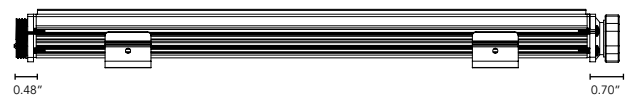

PRODUCT SPECIFICATIONS:

	WATTAGE	COLOR OPTION	OPTIC	FIXTURE VOLTAGE	FINISH	TRANSFORMER PRIMARY VOLTAGE	LOCATION	MOUNTING	LENS
LUMELINE-RT	8W		120°	24VAC			I		
		2000K			W White	120V	I Interior-IP50	F Fixed	C Clear
		2400K			B Black	230V		S Swivel	D Diffused
		2700K			G Gray	227V		3Arc 3" Arc Swivel	SI Satin Ice (Interior Use Only)
		3000K				Fixture is 24VAC		6Arc 6" Arc Swivel	
		3500K							
		4000K							
		5000K							

DIMENSIONS:

Plan View

End View

Elevation View

LUMELINE-RT

Direct View Linear LED Strip Fixture

TECHNICAL SPECIFICATIONS:

WATTAGE	8 watts per linear ft.
INPUT VOLTAGE	24VAC
CONTROL	Standard magnetic low voltage dimming
LED SPACING	0.67" on center
LENGTH	6" increments, (12" max) allow 1/4" for each end cap and 2" for power feed cable
TOTAL HEIGHT	1.27" (not including clip) or 1.39" with satin ice lens
TOTAL WIDTH	1.67"
COLOR OPTIONS	2000K, 2400K, 2700K, 3000K, 3500K, 4000K, 5000K
MOUNTING	Fixed, Swivel, 3" Arc or 6" Arc
AVAILABLE OPTICS	120°
RATING	IP50
COLOR RENDERING INDEX (CRI)	90 + CRI
POWER CABLE	UL Standard 10 ft.
ENVIRONMENTAL	Operating temperature--40°F-140°F Ambient(-40°C-60°C)** Storage temperature -40°F-140°F Ambient indoor fixtures operation limited to =<50% relative humidity

** Military spec available under special request-lead times may be impacted.

LENS OPTIONS:

Diffused*

- 87% transmission.
- Lens is 1/8" (.09) thick, adds 1/16" to overall height of fixture.

*Additional chargers apply. Call factory for more information.

Satin Ice White*

- Best for direct view use.
- 42% transmission.
- Lens is 1/4" (.25) thick, adds 1/8" to overall height of fixture.

*Additional chargers apply. Call factory for more information.

MOUNTING INFORMATION: