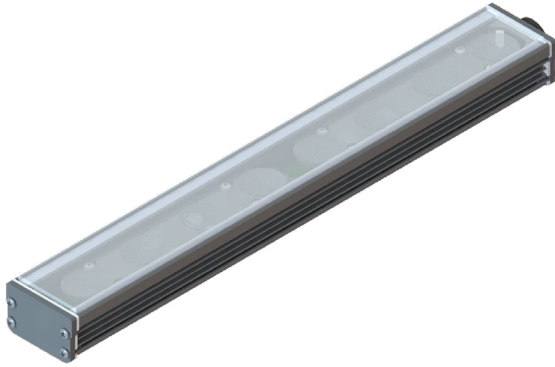

LUMELINE-RT

Direct View Linear LED Strip Fixture

Customer:

Date:

Type:

Project:

- Compact, variable light fixture for dry location use.
- Fixture comes in 6" increments (12" minimum)
- Many options in optics, color temperature and accessories.
- Boca Flasher's patented CleanDim® technology ensures even dimming from 0-100%.
- Fixtures are compatible with both forward and reverse phase dimming or can use Boca's SDS module for 0-10V or DMX dimming.
- Uses standard low voltage transformers.
- White, black or gray finish standard.
- Total linear feet per power feed: Voltage Dependent Class 2 limited.
- Contact Boca Flasher for tips with custom installations.
- Interior Only. Consult factory for exterior installations.

DIMENSIONS:

Plan View

End View

Elevation View

LUMELINE-RT

Direct View Linear LED Strip Fixture

TECHNICAL SPECIFICATIONS:

WATTAGE	8 watts per linear ft.
INPUT VOLTAGE	24VAC
CONTROL	Standard magnetic low voltage dimming
LED SPACING	0.67" on center
LENGTH	6" increments, (12" max) allow 1/4" for each end cap and 2" for power feed cable
TOTAL HEIGHT	1.27" (not including clip) or 1.39" with satin ice lens
TOTAL WIDTH	1.67"
COLOR OPTIONS	2000K, 2400K, 2700K, 3000K, 3500K, 4000K, 5000K
MOUNTING	Fixed, Swivel, 3" Arc or 6" Arc
AVAILABLE OPTICS	120°
RATING	IP50
COLOR RENDERING INDEX (CRI)	90 + CRI
POWER CABLE	UL Standard 10 ft.
ENVIRONMENTAL	Operating temperature--40°F-140°F Ambient(-40°C-60°C)** Storage temperature -40°F-140°F Ambient indoor fixtures operation limited to =<50% relative humidity

Satin Ice White*

- Best for direct view use.
- 42% transmission.
- Lens is 1/4" (.25) thick, adds 1/8" to overall height of fixture.

*Additional chargers apply. Call factory for more information.

MOUNTING INFORMATION: