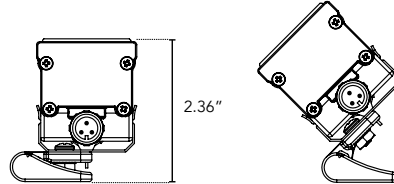

TECHNICAL SPECIFICATIONS:

WATTAGE	4 or 8 watts per linear ft.
INPUT VOLTAGE	90-120V or 230-277V
CONTROL	Leading Edge/Trailing Edge line dimmer 0-10V, DMX*
LED SPACING	0.66" on center
LENGTH	6" increments, (12" min) allow 1/4" for each end cap and 2" for power feed cable
TOTAL HEIGHT	1.27" (not including clip) or 1.39" with satin ice lens
TOTAL WIDTH	1.68"
COLOR OPTIONS	2000K, 2400K, 2700K, 3000K, 3500K, 4000K, 5000K
MOUNTING	Fixed, Swivel, 3" Arc or 6" Arc
AVAILABLE OPTICS	120°
RATING	IP50
COLOR RENDERING INDEX (CRI)	90 + CRI
POWER CABLE	UL Standard 10 ft.
ENVIRONMENTAL	Operating temperature--40°F-140°F Ambient(-40°C-60°C)** Storage temperature -40°F-140°F Ambient indoor fixtures operation limited to =<50% relative humidity

*Additional chargers apply. Call factory for more information.

Satin Ice White*

- Best for direct view use.
- 42% transmission.
- Lens is 1/4" (.25) thick, adds 1/8" to overall height of fixture.

*Additional chargers apply. Call factory for more information.

MOUNTING INFORMATION:

- Fixtures 1-2ft, Place clips 3" from edge as shown.
- Fixtures more than 2ft, Place clips 3.5" from edges as shown.

Swivel

Hinge

Fixed

Vandal Resistant

LUMINAIRE INFORMATION:

IES Files Pending