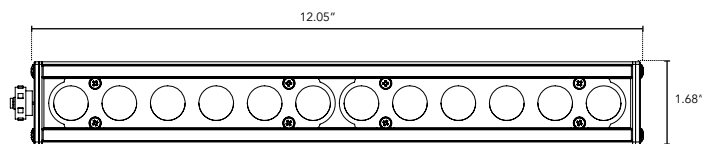

PRODUCT SPECIFICATIONS:

	WATTAGE	COLOR OPTION	OPTIC	VOLTAGE	FINISH	LOCATION	MOUNTING	LENS	OPTIONS
LUMELINE			120°			I			
	4W	2000K		120V	W White	I Interior-IP50	F Fixed	C Clear	SB Square Baffle
	8W	2400K		277V	B Black		S Swivel	D Diffused	ASYM Asymmetric Baffle
		2700K			G Gray		3Arc 3" Arc Swivel	SI Satin Ice (Interior Use Only)	SKB Kicker Baffle
		3000K					6Arc 6" Arc Swivel		
		3500K					V Vandal Resistant		
		4000K							
		5000K							

DIMENSIONS:

- For vertical installation please contact the factory for specific mounting instructions.
- For installations above 4' please contact the factory.

Plan View

Elevation View

LUMELINE DB

Direct View Linear LED Strip Fixture

TECHNICAL SPECIFICATIONS:

WATTAGE	4 or 8 watts per linear ft.
INPUT VOLTAGE	90-120V or 230-277V
CONTROL	Leading Edge/Trailing Edge line dimmer 0-10V, DMX*
LED SPACING	0.66" on center
LENGTH	6" increments, (12" min) allow 1/4" for each end cap and 2" for power feed cable
TOTAL HEIGHT	1.27" (not including clip) or 1.39" with satin ice lens
TOTAL WIDTH	1.68"
COLOR OPTIONS	2000K, 2400K, 2700K, 3000K, 3500K, 4000K, 5000K
MOUNTING	Fixed, Swivel, 3" Arc or 6" Arc
AVAILABLE OPTICS	120°
RATING	IP50
COLOR RENDERING INDEX (CRI)	90 + CRI
POWER CABLE	UL Standard 10 ft.
ENVIRONMENTAL	Operating temperature--40°F-140°F Ambient(-40°C-60°C)** Storage temperature -40°F-140°F Ambient indoor fixtures operation limited to =<50% relative humidity