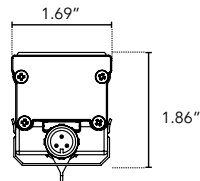

DIMENSIONS:

- For vertical installation please contact the factory for specific mounting instructions.
- For installations above 4' please contact the factory.

Plan View

Elevation View

LUMELINE DB

Direct View Linear LED Strip Fixture

TECHNICAL SPECIFICATIONS:

WATTAGE	4 or 8 watts per linear ft.
INPUT VOLTAGE	90-120V or 230-277V
CONTROL	Leading Edge/Trailing Edge line dimmer 0-10V, DMX*
LED SPACING	0.66" on center
LENGTH	6" increments, (12" min) allow 1/4" for each end cap and 2" for power feed cable
TOTAL HEIGHT	1.27" (not including clip) or 1.39" with satin ice lens
TOTAL WIDTH	1.68"
COLOR OPTIONS	2000K, 2400K, 2700K, 3000K, 3500K, 4000K, 5000K
MOUNTING	Fixed, Swivel, 3" Arc or 6" Arc
AVAILABLE OPTICS	120°
RATING	IP50
COLOR RENDERING INDEX (CRI)	90 + CRI
POWER CABLE	UL Standard 10 ft.
ENVIRONMENTAL	Operating temperature--40°F-140°F Ambient(-40°C-60°C)** Storage temperature -40°F-140°F Ambient indoor fixtures operation limited to =<50% relative humidity

MOUNTING INFORMATION:

- Fixtures 1-2ft, Place clips 3" from edge as shown.
- Fixtures more than 2ft, Place clips 3.5" from edges as shown.

Swivel

Hinge

Fixed

Vandal Resistant

LUMINAIRE INFORMATION:

IES Files Pending