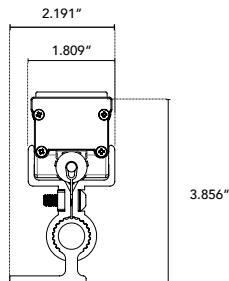

DIMENSIONS:

- For vertical installation please contact the factory for specific mounting instructions.
- For installations above 4' please contact the factory.

Plan View

Elevation View

LUMELINE DB

Direct View Linear LED Strip Fixture

TECHNICAL SPECIFICATIONS:

WATTAGE	4 or 8 watts per linear ft.
INPUT VOLTAGE	90-120V or 230-277V
CONTROL	Leading Edge/Trailing Edge line dimmer 0-10V, DMX*
LED SPACING	0.66" on center
LENGTH	6" increments, (12" min) allow 1/4" for each end cap and 2" for power feed cable
TOTAL HEIGHT	1.27" (not including clip) or 1.39" with satin ice lens
TOTAL WIDTH	1.68"
COLOR OPTIONS	2000K, 2400K, 2700K, 3000K, 3500K, 4000K, 5000K
MOUNTING	Fixed, Swivel, 3" Arc or 6" Arc
AVAILABLE OPTICS	120°
RATING	IP50
COLOR RENDERING INDEX (CRI)	90 + CRI
POWER CABLE	UL Standard 10 ft.
ENVIRONMENTAL	Operating temperature--40°F-140°F Ambient(-40°C-60°C)** Storage temperature -40°F-140°F Ambient indoor fixtures operation limited to =<50% relative humidity

*Additional chargers apply. Call factory for more information.

Satin Ice White*

- Best for direct view use.
- 42% transmission.
- Lens is 1/4" (.25) thick, adds 1/8" to overall height of fixture.

*Additional chargers apply. Call factory for more information.

MOUNTING INFORMATION:

- Fixtures 1-2ft, Place clips 3" from edge as shown.
- Fixtures more than 2ft, Place clips 3.5" from edges as shown.

Swivel

Hinge

Fixed

Vandal Resistant

LUMINAIRE INFORMATION:

IES Files Pending