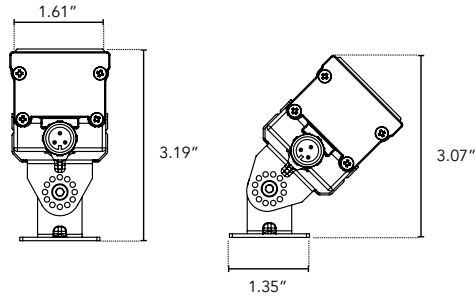

DIMENSIONS:

- For vertical installation please contact the factory for specific mounting instructions.
- For installations above 4' please contact the factory.

Plan View

Elevation View

LUMELINE DB

Direct View Linear LED Strip Fixture

TECHNICAL SPECIFICATIONS:

WATTAGE	4 or 8 watts per linear ft.
INPUT VOLTAGE	90-120V or 230-277V
CONTROL	Leading Edge/Trailing Edge line dimmer 0-10V, DMX*
LED SPACING	0.66" on center
LENGTH	6" increments, (12" min) allow 1/4" for each end cap and 2" for power feed cable
TOTAL HEIGHT	1.27" (not including clip) or 1.39" with satin ice lens
TOTAL WIDTH	1.68"
COLOR OPTIONS	2000K, 2400K, 2700K, 3000K, 3500K, 4000K, 5000K
MOUNTING	Fixed, Swivel, 3" Arc or 6" Arc
AVAILABLE OPTICS	120°
RATING	IP50
COLOR RENDERING INDEX (CRI)	90 + CRI
POWER CABLE	UL Standard 10 ft.
ENVIRONMENTAL	Operating temperature--40°F-140°F Ambient(-40°C-60°C)** Storage temperature -40°F-140°F Ambient indoor fixtures operation limited to =<50% relative humidity

*Additional chargers apply. Call factory for more information.

Satin Ice White*

- Best for direct view use.
- 42% transmission.
- Lens is 1/4" (.25) thick, adds 1/8" to overall height of fixture.

*Additional chargers apply. Call factory for more information.

MOUNTING INFORMATION:

- Fixtures 1-2ft, Place clips 3" from edge as shown.
- Fixtures more than 2ft, Place clips 3.5" from edges as shown.

Swivel

Hinge

Fixed

Vandal Resistant

LUMINAIRE INFORMATION:

IES Files Pending