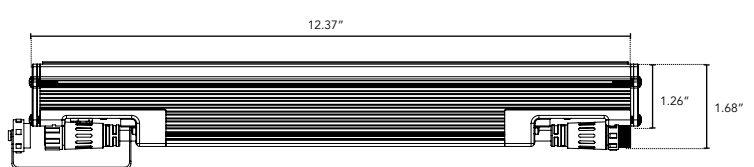

PRODUCT SPECIFICATIONS:

	WATTAGE	COLOR OPTION	OPTIC	VOLTAGE	FINISH	LOCATION	MOUNTING	LENS	OPTIONS
LUMELINE			120°			I			
	4W	2000K		120V	W White	I Interior-IP50	F Fixed	C Clear	SB Square Baffle
	8W	2400K		277V	B Black		S Swivel	D Diffused	ASYM Asymmetric Baffle
		2700K			G Gray		3Arc 3" Arc Swivel	SI Satin Ice (Interior Use Only)	SKB Kicker Baffle
		3000K					6Arc 6" Arc Swivel		
		3500K					V Vandal Resistant		
		4000K							
		5000K							

DIMENSIONS:

- For vertical installation please contact the factory for specific mounting instructions.
- For installations above 4' please contact the factory.

Plan View

Elevation View

LUMELINE DB

Direct View Linear LED Strip Fixture

TECHNICAL SPECIFICATIONS:

WATTAGE	4 or 8 watts per linear ft.
INPUT VOLTAGE	90-120V or 230-277V
CONTROL	Leading Edge/Trailing Edge line dimmer 0-10V, DMX*
LED SPACING	0.66" on center
LENGTH	6" increments, (12" min) allow 1/4" for each end cap and 2" for power feed cable
TOTAL HEIGHT	1.27" (not including clip) or 1.39" with satin ice lens
TOTAL WIDTH	1.68"
COLOR OPTIONS	2000K, 2400K, 2700K, 3000K, 3500K, 4000K, 5000K
MOUNTING	Fixed, Swivel, 3" Arc or 6" Arc
AVAILABLE OPTICS	120°
RATING	IP50
COLOR RENDERING INDEX (CRI)	90 + CRI
POWER CABLE	UL Standard 10 ft.
ENVIRONMENTAL	Operating temperature--40°F-140°F Ambient(-40°C-60°C)** Storage temperature -40°F-140°F Ambient indoor fixtures operation limited to =<50% relative humidity