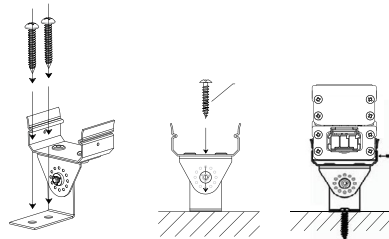

PRODUCT SPECIFICATIONS:

COLOR OPTION	OPTIC	VOLTAGE	FINISH	LOCATION	MOUNTING	LENS	WHITE MIXING OPTIONS
HPCCS-MP			A			C	
RGB	10°	120V	A Clear Anodized Aluminum	I Interior-IP50	F Fixed	C Clear	If specifying WM indicate white options here: (Up to 3 different options can be specified) 2700K 3000K 3500K 4000K 5000K Amber
RGBW	30°	277V		E Exterior-IP65	H Hinge		
TRGB Triple Diode (120° only)	60°			W Wet-IP68	3Arc 3" Arc Swivel		
WM White Color Mixing	10°x 60°				6Arc 6" Arc Swivel		
*See White Mix Options	30°x 60°				V Vandal Resistant		
	120°						

MOUNTING INFORMATION:

- Fixtures 1-2ft, Place clips 3" from edge as shown.
- Fixtures more than 2ft, Place clips 3.5" from edges as shown.

Fixed

Swivel

Hinge

HPNLS-MIX

Small Profile Color Changing LED Fixture

TECHNICAL SPECIFICATIONS:

WATTAGE	12 watts per linear ft.
INPUT VOLTAGE	90-120V 230-277V
CONTROL	Standard DMX 512
LED SPACING	1.0" on center
LENGTH	12"-96", 12" Increment
TOTAL HEIGHT	1.68"
TOTAL WIDTH	1.80" (not including clip)
COLOR OPTIONS	Alternating RGB, RGBW, Triple Diode RGB, White Mixing
MOUNTING	Fixed, Hinge, Vandal, Arc 3 or Arc 6
AVAILABLE OPTICS	10°, 30°, 60°, 10° x 60°, 30° x 60°, 120°
RATING	IP50, IP65, IP68
COLOR RENDERING INDEX (CRI)	90+ for White Mix Only
POWER CABLE	UL Standard 6.5 ft.
ENVIRONMENTAL	Operating temperature -40°F-140°F Ambient (-40°C-60°C)** Storage temperature -40°F-140°F Ambient indoor fixtures operation limited to =<50% relative humidity