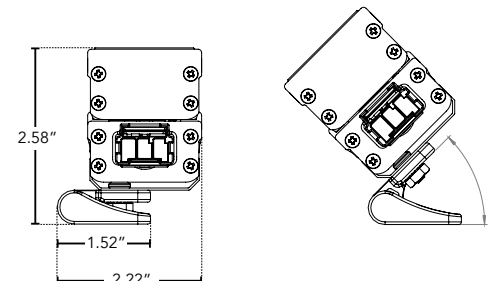

PRODUCT SPECIFICATIONS:

COLOR OPTION	OPTIC	VOLTAGE	FINISH	LOCATION	MOUNTING	LENS	WHITE MIXING OPTIONS
HPCCS-MP			A			C	
RGB	10°	120V	A Clear Anodized Aluminum	I Interior-IP50	F Fixed	C Clear	If specifying WM indicate white options here: (Up to 3 different options can be specified) 2700K 3000K 3500K 4000K 5000K Amber
RGBW	30°	277V		E Exterior-IP65	H Hinge		
TRGB Triple Diode (120° only)	60°			W Wet-IP68	3Arc 3" Arc Swivel		
WM White Color Mixing	10°x 60°				6Arc 6" Arc Swivel		
*See White Mix Options	30°x 60°				V Vandal Resistant		
	120°						

MOUNTING INFORMATION:

- Fixtures 1-2ft, Place clips 3" from edge as shown.
- Fixtures more than 2ft, Place clips 3.5" from edges as shown.

Fixed

Swivel

Hinge

HPNLS-MIX

Small Profile Color Changing LED Fixture

TECHNICAL SPECIFICATIONS:

WATTAGE	12 watts per linear ft.
INPUT VOLTAGE	90-120V 230-277V
CONTROL	Standard DMX 512
LED SPACING	1.0" on center
LENGTH	12"-96", 12" Increment
TOTAL HEIGHT	1.68"
TOTAL WIDTH	1.80" (not including clip)
COLOR OPTIONS	Alternating RGB, RGBW, Triple Diode RGB, White Mixing
MOUNTING	Fixed, Hinge, Vandal, Arc 3 or Arc 6
AVAILABLE OPTICS	10°, 30°, 60°, 10° x 60°, 30° x 60°, 120°
RATING	IP50, IP65, IP68
COLOR RENDERING INDEX (CRI)	90+ for White Mix Only
POWER CABLE	UL Standard 6.5 ft.
ENVIRONMENTAL	Operating temperature -40°F-140°F Ambient (-40°C-60°C)** Storage temperature -40°F-140°F Ambient indoor fixtures operation limited to =<50% relative humidity