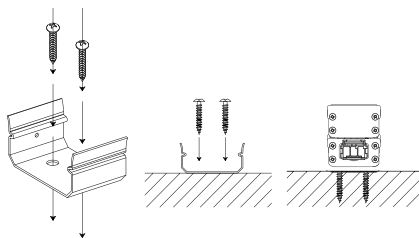

- Compact, rugged, linear fixture easily integrates into many applications.
- Now available with triple diode RGB boards (not available with optics).
- Many options in optics, color temperature, and accessories.
- Simple installation using conventional wiring.
- Clear lens.
- Wireless DMX controllable.
- Uses any standard DMX 512 show controller.
- Clear anodized aluminum housing with a durable finish making it weather and abrasion resistant.
- UL Listed for dry, damp, or wet location (model dependent).
- Contact Boca Flasher for tips with custom installations.

PRODUCT SPECIFICATIONS:

COLOR OPTION	OPTIC	VOLTAGE	FINISH	LOCATION	MOUNTING	LENS	WHITE MIXING OPTIONS
HPCCS-MP			A			C	
RGB	10°	120V	A Clear Anodized Aluminum	I Interior-IP50	F Fixed	C Clear	If specifying WM indicate white options here: (Up to 3 different options can be specified) 2700K 3000K 3500K 4000K 5000K Amber
RGBW	30°	277V		E Exterior-IP65	H Hinge		
TRGB Triple Diode (120° only)	60°			W Wet-IP68	3Arc 3" Arc Swivel		
WM White Color Mixing	10°x 60°				6Arc 6" Arc Swivel		
*See White Mix Options	30°x 60°				V Vandal Resistant		
	120°						

MOUNTING INFORMATION:

- Fixtures 1-2ft, Place clips 3" from edge as shown.
- Fixtures more than 2ft, Place clips 3.5" from edges as shown.

Fixed

Swivel

Hinge

HPNLS-MIX

Small Profile Color Changing LED Fixture