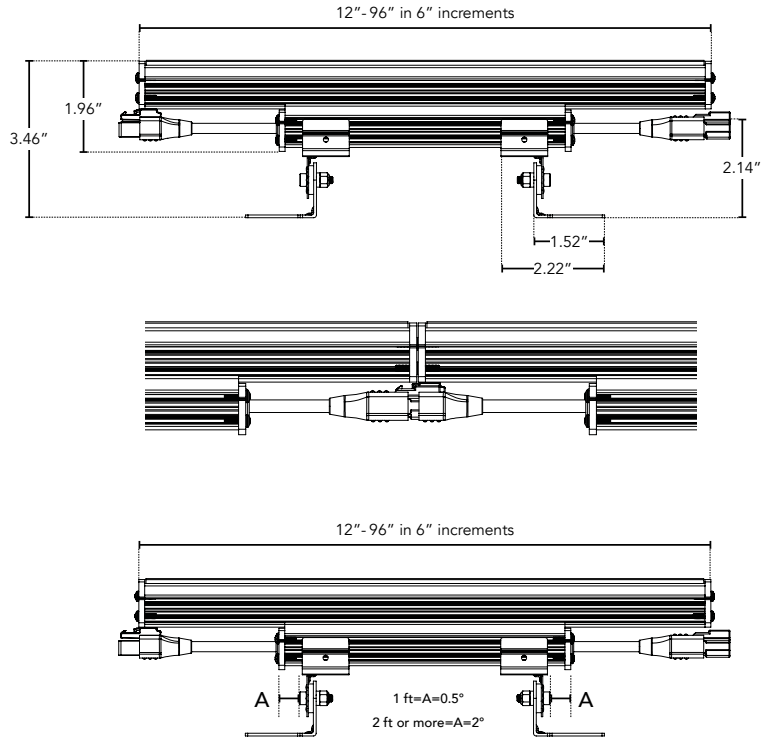

MOUNTING INFORMATION:

- Fixtures 1-2ft, Place clips 3" from edge as shown.
- Fixtures more than 2ft, Place clips 3.5" from edges as shown.

Fixed

Swivel

Hinge

HPNLS-MIX

Small Profile Color Changing LED Fixture

TECHNICAL SPECIFICATIONS:

WATTAGE	12 watts per linear ft.
INPUT VOLTAGE	90-120V 230-277V
CONTROL	Standard DMX 512
LED SPACING	1.0" on center
LENGTH	12"-96", 12" Increment
TOTAL HEIGHT	1.68"
TOTAL WIDTH	1.80" (not including clip)
COLOR OPTIONS	Alternating RGB, RGBW, Triple Diode RGB, White Mixing
MOUNTING	Fixed, Hinge, Vandal, Arc 3 or Arc 6
AVAILABLE OPTICS	10°, 30°, 60°, 10° x 60°, 30° x 60°, 120°
RATING	IP50, IP65, IP68
COLOR RENDERING INDEX (CRI)	90+ for White Mix Only
POWER CABLE	UL Standard 6.5 ft.
ENVIRONMENTAL	Operating temperature -40°F-140°F Ambient (-40°C-60°C)** Storage temperature -40°F-140°F Ambient indoor fixtures operation limited to =<50% relative humidity

*Custom wattage available upon request.

Title 24 compliant fixture not to exceed 18 watts / 4ft fixture.

** Military spec available under special request-lead times may be impacted.

LIGHTSOURCE REPORT

White w/Clear Glass Lens	White w/Clear Glass Lens
CIE Colorimetric Parameters CCT: Tc = 3088K	RGBW w/Clear Glass Lens CCT: Tc = 4392K
Photometric Parameters Luminous Flux: 634.40 lm Efficiency: 59.46 lm/W	Photometric Parameters Luminous Flux: 922.16 lm Efficiency: 34.65 lm/W

DIMENSIONS:

- For vertical installation please contact the factory for specific mounting instructions.
- For installations above 4' please contact the factory.

Elevation View

Vandal Resistant