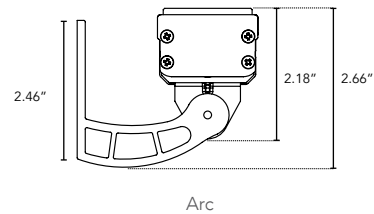

HPNFC-RT

Interior Shallow Profile Linear LED Strip Fixture

TECHNICAL SPECIFICATIONS:

WATTAGE	10 watts per linear ft.
INPUT VOLTAGE	12-48 VAC
CONTROL	Standard magnetic low voltage dimming
LED SPACING	1.5" on center
LENGTH	12" - 72", 6" increments
TOTAL HEIGHT	1.27" (not including clip) or 1.39" with satin ice lens
TOTAL WIDTH	1.67"
COLOR OPTIONS	2700K, 3000K, 3500K, 4000K, 5000K, amber, red, green, blue
MOUNTING	Fixed, swivel, 3" Arc or 6" Arc
AVAILABLE OPTICS	10°, 30°, 60°, 10° x 60°, 30° x 60°, 120°
RATING	IP50
COLOR RENDERING INDEX (CRI)	90 + CRI
POWER CABLE	UL Standard 10 ft.
ENVIRONMENTAL	Operating temperature -40°F-140°F Ambient (-40°C-60°C)** Storage temperature -40°F-140°F Ambient indoor fixtures operation limited to =<50% relative humidity
FINISH	White, Black and Gray

** Military spec available under special request-lead times may be impacted.

LENS OPTIONS:

Diffused*

- 87% transmission.
- Lens is 1/8" (.09) thick, adds 1/16" to overall height of fixture.

*Additional charges apply. Call factory for more information.

Satin Ice White*

- Best for direct view use.
- 42% transmission.
- Lens is 1/4" (.25) thick, adds 1/8" to overall height of fixture.

*Additional charges apply. Call factory for more information.

MOUNTING INFORMATION:

- For vertical installation please contact the factory for specific mounting instructions.