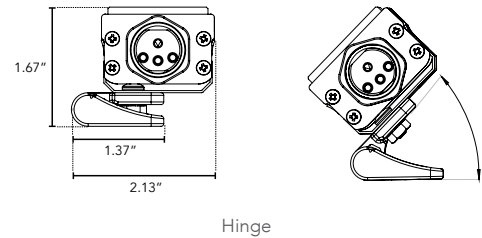

TECHNICAL SPECIFICATIONS:

WATTAGE	10 watts per linear ft.
INPUT VOLTAGE	12-48 VAC
CONTROL	Standard magnetic low voltage dimming
LED SPACING	1.5" on center
LENGTH	12" - 72", 6" increments
TOTAL HEIGHT	1.27" (not including clip) or 1.39" with satin ice lens
TOTAL WIDTH	1.67"
COLOR OPTIONS	2700K, 3000K, 3500K, 4000K, 5000K, amber, red, green, blue
MOUNTING	Fixed, swivel, 3" Arc or 6" Arc
AVAILABLE OPTICS	10°, 30°, 60°, 10° x 60°, 30° x 60°, 120°
RATING	IP50
COLOR RENDERING INDEX (CRI)	90 + CRI
POWER CABLE	UL Standard 10 ft.
ENVIRONMENTAL	Operating temperature -40°F-140°F Ambient (-40°C-60°C)** Storage temperature -40°F-140°F Ambient indoor fixtures operation limited to =<50% relative humidity
FINISH	White, Black and Gray

** Military spec available under special request-lead times may be impacted.

LENS OPTIONS:

Diffused*

- 87% transmission.
- Lens is 1/8" (.09) thick, adds 1/16" to overall height of fixture.

*Additional charges apply. Call factory for more information.

Satin Ice White*

- Best for direct view use.
- 42% transmission.
- Lens is 1/4" (.25) thick, adds 1/8" to overall height of fixture.

*Additional charges apply. Call factory for more information.

MOUNTING INFORMATION:

- For vertical installation please contact the factory for specific mounting instructions.

HPNFC-RT

Interior Shallow Profile Linear LED Strip Fixture

BODY CHOICES:

Hexcell Louver

- Economical solution to off axis glare issues.
- Louver is located flush to secondary optic, preventing unwanted striation.
- Louver cannot be utilized when no optic (120°) is specified.
- Louver is behind lens to ensure no damage is done during installation or after. This also ensures no dust build-up.
- Louver ships pre-fitted making on site fixture installation easy.
- No unsightly clips, screws, or brackets.
- Can be used with other baffles.
- Adds nothing to overall height.
- To specify add "HL" in options box.