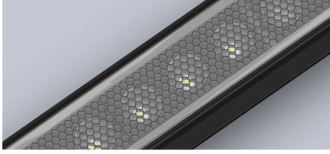

Satin Ice White*

- Best for direct view use.
- 42% transmission.
- Lens is 1/4" (.25) thick, adds 1/8" to overall height of fixture.

*Additional charges apply. Call factory for more information.

MOUNTING INFORMATION:

- For vertical installation please contact the factory for specific mounting instructions.

HPNFC-RT

Interior Shallow Profile Linear LED Strip Fixture

BODY CHOICES:

Hexcell Louver

- Economical solution to off axis glare issues.
- Louver is located flush to secondary optic, preventing unwanted striation.
- Louver cannot be utilized when no optic (120°) is specified.
- Louver is behind lens to ensure no damage is done during installation or after. This also ensures no dust build-up.
- Louver ships pre-fitted making on site fixture installation easy.
- No unsightly clips, screws, or brackets.
- Can be used with other baffles.
- Adds nothing to overall height.
- To specify add "HL" in options box.

*Additional charges may apply.

SB - Square Baffle

SSB - Sq. Slanted Baffle

SKB - Sq. Kicker Baffle

Baffle Square Design

- Design cuts off light at 90°
- Baffles are lightweight black PVC with non-reflective surfaces to avoid glare from interior sections.
- One piece baffle slides onto the extruded housing making installation easy.
- SB only adds .75" to overall height
SSB adds .90" to overall height
SKB adds 1.625" to overall height
- To specify add "SB" or "SSB" for slanted version or "SKB" for kicker version in options box.