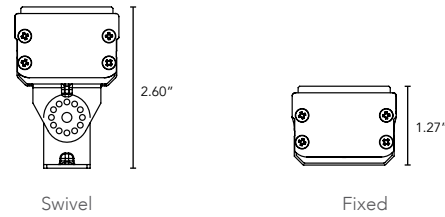

TECHNICAL SPECIFICATIONS:

WATTAGE	10 watts per linear ft.
INPUT VOLTAGE	12-48 VAC
CONTROL	Standard magnetic low voltage dimming
LED SPACING	1.5" on center
LENGTH	12" - 72", 6" increments
TOTAL HEIGHT	1.27" (not including clip) or 1.39" with satin ice lens
TOTAL WIDTH	1.67"
COLOR OPTIONS	2700K, 3000K, 3500K, 4000K, 5000K, amber, red, green, blue
MOUNTING	Fixed, swivel, 3" Arc or 6" Arc
AVAILABLE OPTICS	10°, 30°, 60°, 10° x 60°, 30° x 60°, 120°
RATING	IP50
COLOR RENDERING INDEX (CRI)	90 + CRI
POWER CABLE	UL Standard 10 ft.
ENVIRONMENTAL	Operating temperature -40°F-140°F Ambient (-40°C-60°C)** Storage temperature -40°F-140°F Ambient indoor fixtures operation limited to =<50% relative humidity
FINISH	White, Black and Gray

** Military spec available under special request-lead times may be impacted.

LENS OPTIONS:

Diffused*

- 87% transmission.
- Lens is 1/8" (.09) thick, adds 1/16" to overall height of fixture.

*Additional charges apply. Call factory for more information.

Satin Ice White*

- Best for direct view use.
- 42% transmission.
- Lens is 1/4" (.25) thick, adds 1/8" to overall height of fixture.

*Additional charges apply. Call factory for more information.

MOUNTING INFORMATION:

- For vertical installation please contact the factory for specific mounting instructions.

HPNFC-RT

Interior Shallow Profile Linear LED Strip Fixture

BODY CHOICES:

Hexcell Louver

- Economical solution to off axis glare issues.
- Louver is located flush to secondary optic, preventing unwanted striation.
- Louver cannot be utilized when no optic (120°) is specified.
- Louver is behind lens to ensure no damage is done during installation or after. This also ensures no dust build-up.
- Louver ships pre-fitted making on site fixture installation easy.
- No unsightly clips, screws, or brackets.
- Can be used with other baffles.
- Adds nothing to overall height.
- To specify add "HL" in options box.