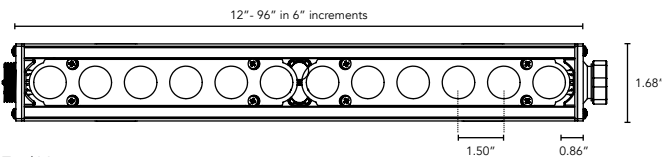

PRODUCT SPECIFICATIONS:

COLOR OPTION		OPTIC	VOLTAGE	FINISH	LOCATION	MOUNTING	LENS	OPTIONS
HPNFC	RT				I			
	2700K	10°	120V	W White	I Interior-IP50	F Fixed	C Clear	HL Hexcell Louver
	3000K	30°	277V	B Black		S Swivel	D Diffused	SB Square Baffle
	3500K	60°	Fixture is 12-24VAC	G Gray		H Hinge	SI Satin Ice (Interior Use Only)	ASYM Asymmetric Baffle
	4000K	10°x60°				3Arc 3" Arc Swivel		SKB Kicker Baffle
	5000K	30°x60°				6Arc 6" Arc Swivel		HL* Hexcell Louver (Cannot be used with Satin Ice White or 120° optic)
	Amber	120°						
	Red							
	Green							
	Blue							

DIMENSIONS:

- For vertical installation please contact the factory for specific mounting instructions.
- For installations above 4' please contact the factory.

Plan View

End View

Elevation View

HPNFC-RT

Interior Shallow Profile Linear LED Strip Fixture

TECHNICAL SPECIFICATIONS:

WATTAGE	10 watts per linear ft.
INPUT VOLTAGE	12-48 VAC
CONTROL	Standard magnetic low voltage dimming
LED SPACING	1.5" on center
LENGTH	12" - 72", 6" increments
TOTAL HEIGHT	1.27" (not including clip) or 1.39" with satin ice lens
TOTAL WIDTH	1.67"
COLOR OPTIONS	2700K, 3000K, 3500K, 4000K, 5000K, amber, red, green, blue
MOUNTING	Fixed, swivel, 3" Arc or 6" Arc
AVAILABLE OPTICS	10°, 30°, 60°, 10° x 60°, 30° x 60°, 120°
RATING	IP50
COLOR RENDERING INDEX (CRI)	90 + CRI
POWER CABLE	UL Standard 10 ft.
ENVIRONMENTAL	Operating temperature -40°F-140°F Ambient (-40°C-60°C)** Storage temperature -40°F-140°F Ambient indoor fixtures operation limited to =<50% relative humidity
FINISH	White, Black and Gray