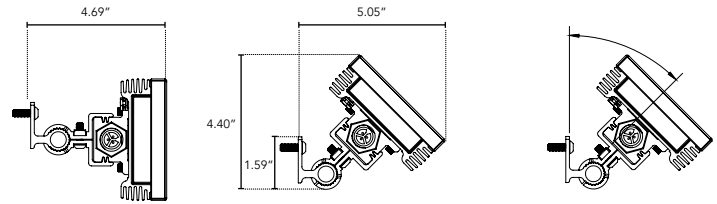

HPFB

Medium Profile Color Changing LED Fixture

TECHNICAL SPECIFICATIONS:

WATTAGE	42 watts per linear ft.*
INPUT VOLTAGE	120 VAC or 277 VAC
CONTROL	Standard DMX 512
LED SPACING	1.0" on center
LENGTH	1 ft., 2 ft., or 4 ft.
TOTAL HEIGHT	2.51" (not including clip)
TOTAL WIDTH	4.19"
COLOR OPTIONS	RGB, RGBW
MOUNTING	Fixed, Swivel, or Vandal Resistant
AVAILABLE OPTICS	10°, 30°, 60°, 10° x 60°, 30° x 60°
RATING	IP50, IP65, IP68
COLOR RENDERING INDEX (CRI)	90+ for White Mixing Only
POWER CABLE	UL Standard 10 ft.
ENVIRONMENTAL	Operating temperature--40°F-140°F Ambient(-40°C-60°C)** Storage temperature -40°F-140°F Ambient indoor fixtures operation limited to =<50% relative humidity

*Custom wattage available upon request.

Title 24 compliant fixture not to exceed 18 watts / 4ft fixture.

** Military spec available under special request-lead times may be impacted.

MOUNTING INFORMATION:

- For vertical installation please contact the factory for specific mounting instructions.
- For installations above 4' please contact the factory.