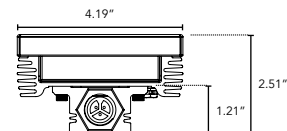

PRODUCT SPECIFICATIONS:

| COLOR OPTION | OPTIC | VOLTAGE | FINISH | LOCATION | MOUNTING | WHITE MIXING OPTIONS |
|--|--|----------------|----------------------------------|---|--|---|
| HPFB | | | A | | | |
| RGB | 10° | 120V | A Clear Anodized Aluminum | I Interior-IP60 E Exterior-IP65 W Wet-IP68 | F Fixed S Swivel V Vandal Resistant | If specifying RGBW indicate white options here: (Up to 3 different options can be specified) 2700K 3000K 3500K 4000K 5000K Amber |
| RGBW color & white (See Options) | 30° | 277V | | | | |
| RGB/WWW | 60° | | | | | |
| RGB/WWA | 10°x 60° | | | | | |
| | 30°x 60° | | | | | |
| | | | | | | |
| LENS | CONTROLS | HEXCELL | | | | |
| C Clear | 3 3 Channel DMX | Y Yes | | | | |
| D Diffused (Interior Use Only) | 4 4 Channel DMX 6 6 Channel DMX 8 8 Channel DMX | N No | | | | |

DIMENSIONS:

Plan View

Elevation View

End View

HPFB

Medium Profile Color Changing LED Fixture

TECHNICAL SPECIFICATIONS:

| | |
|-----------------------------|--|
| WATTAGE | 42 watts per linear ft.* |
| INPUT VOLTAGE | 120 VAC or 277 VAC |
| CONTROL | Standard DMX 512 |
| LED SPACING | 1.0" on center |
| LENGTH | 1 ft., 2 ft., or 4 ft. |
| TOTAL HEIGHT | 2.51" (not including clip) |
| TOTAL WIDTH | 4.19" |
| COLOR OPTIONS | RGB, RGBW |
| MOUNTING | Fixed, Swivel, or Vandal Resistant |
| AVAILABLE OPTICS | 10°, 30°, 60°, 10° x 60°, 30° x 60° |
| RATING | IP50, IP65, IP68 |
| COLOR RENDERING INDEX (CRI) | 90+ for White Mixing Only |
| POWER CABLE | UL Standard 10 ft. |
| ENVIRONMENTAL | Operating temperature--40°F-140°F Ambient(-40°C-60°C)** Storage temperature -40°F-140°F Ambient indoor fixtures operation limited to =<50% relative humidity |