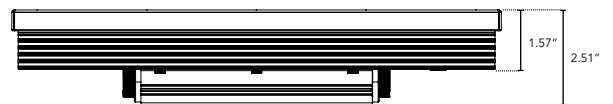

PRODUCT SPECIFICATIONS:

| COLOR OPTION | OPTIC | VOLTAGE | FINISH | LOCATION | MOUNTING | WHITE MIXING OPTIONS |
|--|--|----------------|----------------------------------|---|--|---|
| HPFB | | | A | | | |
| RGB | 10° | 120V | A Clear Anodized Aluminum | I Interior-IP60 E Exterior-IP65 W Wet-IP68 | F Fixed S Swivel V Vandal Resistant | If specifying RGBW indicate white options here: (Up to 3 different options can be specified) 2700K 3000K 3500K 4000K 5000K Amber |
| RGBW color & white (See Options) | 30° | 277V | | | | |
| RGB/WWW | 60° | | | | | |
| RGB/WWA | 10°x 60° | | | | | |
| | 30°x 60° | | | | | |
| | | | | | | |
| LENS | CONTROLS | HEXCELL | | | | |
| C Clear | 3 3 Channel DMX | Y Yes | | | | |
| D Diffused (Interior Use Only) | 4 4 Channel DMX 6 6 Channel DMX 8 8 Channel DMX | N No | | | | |

DIMENSIONS:

Plan View

Elevation View

End View

HPFB

Medium Profile Color Changing LED Fixture

TECHNICAL SPECIFICATIONS:

| | |
|-----------------------------|--|
| WATTAGE | 42 watts per linear ft.* |
| INPUT VOLTAGE | 120 VAC or 277 VAC |
| CONTROL | Standard DMX 512 |
| LED SPACING | 1.0" on center |
| LENGTH | 1 ft., 2 ft., or 4 ft. |
| TOTAL HEIGHT | 2.51" (not including clip) |
| TOTAL WIDTH | 4.19" |
| COLOR OPTIONS | RGB, RGBW |
| MOUNTING | Fixed, Swivel, or Vandal Resistant |
| AVAILABLE OPTICS | 10°, 30°, 60°, 10° x 60°, 30° x 60° |
| RATING | IP50, IP65, IP68 |
| COLOR RENDERING INDEX (CRI) | 90+ for White Mixing Only |
| POWER CABLE | UL Standard 10 ft. |
| ENVIRONMENTAL | Operating temperature--40°F-140°F Ambient(-40°C-60°C)** Storage temperature -40°F-140°F Ambient indoor fixtures operation limited to =<50% relative humidity |