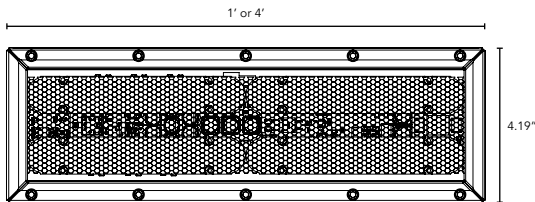

DIMENSIONS:

Plan View