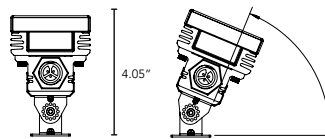

HPCCS

Small Profile Color Changing LED Fixture

TECHNICAL SPECIFICATIONS:

WATTAGE	22 watts per linear ft.
INPUT VOLTAGE	90-120V 230-277V
CONTROL	Standard DMX 512
LED SPACING	1.0" on center
LENGTH	1 ft., 2 ft., 4 ft.
TOTAL HEIGHT	2.54" (not including clip)
TOTAL WIDTH	2.70"
COLOR OPTIONS	Alternating RGB, Triple Diode RGB, White Mixing
MOUNTING	Fixed, Hinge or Vandal
AVAILABLE OPTICS	10°, 30°, 60°, 10° x 60°, 30° x 60°, 120°
RATING	IP50, IP65, IP68
COLOR RENDERING INDEX (CRI)	90+ for White Mix Only
POWER CABLE	UL Standard 10 ft.
ENVIRONMENTAL	Operating temperature--40°F-140°F Ambient(-40°C-60°C)** Storage temperature -40°F-140°F Ambient indoor fixtures operation limited to =<50% relative humidity

*Custom wattage available upon request.

Title 24 compliant fixture not to exceed 18 watts / 4ft fixture.

** Military spec available under special request-lead times may be impacted.

LIGHTSOURCE REPORT

White w/Clear Glass Lens	White w/Clear Glass Lens
CIE Colorimetric Parameters CCT: Tc = 3088K	RGBW w/Clear Glass Lens CCT: Tc = 4392K
Photometric Parameters Luminous Flux: 634.40 lm Efficiency: 59.46 lm/W	Photometric Parameters Luminous Flux: 922.16 lm Efficiency: 34.65 lm/W

MOUNTING INFORMATION:

- For vertical installation please contact the factory for specific mounting instructions.
- For installations above 4' please contact the factory.

Swivel