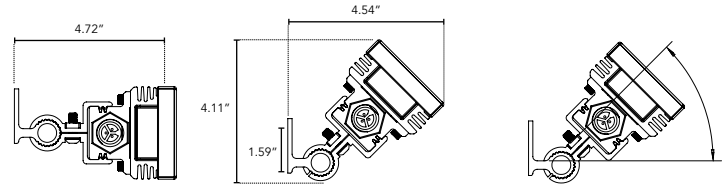

HPCCS

Small Profile Color Changing LED Fixture

TECHNICAL SPECIFICATIONS:

WATTAGE	22 watts per linear ft.
INPUT VOLTAGE	90-120V 230-277V
CONTROL	Standard DMX 512
LED SPACING	1.0" on center
LENGTH	1 ft., 2 ft., 4 ft.
TOTAL HEIGHT	2.54" (not including clip)
TOTAL WIDTH	2.70"
COLOR OPTIONS	Alternating RGB, Triple Diode RGB, White Mixing
MOUNTING	Fixed, Hinge or Vandal
AVAILABLE OPTICS	10°, 30°, 60°, 10° x 60°, 30° x 60°, 120°
RATING	IP50, IP65, IP68
COLOR RENDERING INDEX (CRI)	90+ for White Mix Only
POWER CABLE	UL Standard 10 ft.
ENVIRONMENTAL	Operating temperature--40°F-140°F Ambient(-40°C-60°C)** Storage temperature -40°F-140°F Ambient indoor fixtures operation limited to =<50% relative humidity

*Custom wattage available upon request.

Title 24 compliant fixture not to exceed 18 watts / 4ft fixture.

** Military spec available under special request-lead times may be impacted.

LIGHTSOURCE REPORT

White w/Clear Glass Lens	White w/Clear Glass Lens
CIE Colorimetric Parameters CCT: Tc = 3088K	RGBW w/Clear Glass Lens CCT: Tc = 4392K
Photometric Parameters Luminous Flux: 634.40 lm Efficiency: 59.46 lm/W	Photometric Parameters Luminous Flux: 922.16 lm Efficiency: 34.65 lm/W

MOUNTING INFORMATION:

- For vertical installation please contact the factory for specific mounting instructions.
- For installations above 4' please contact the factory.

Hinge