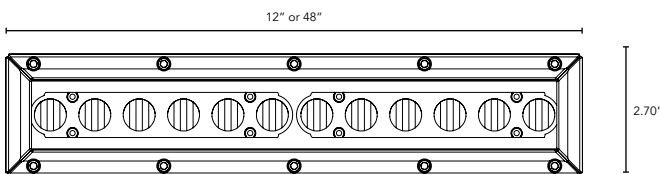

PRODUCT SPECIFICATIONS:

COLOR OPTION	OPTIC	VOLTAGE	FINISH	LOCATION	MOUNTING	LENS	WHITE MIXING OPTIONS
HPCCS			A			C	
RGB	10°	120V	A Clear Anodized Aluminum	I Interior-IP50	F Fixed	C Clear	If specifying WM indicate white options here: (Up to 3 different options can be specified) 2700K 3000K 3500K 4000K 5000K Amber
TRGB Triple Diode (120° only)	30°	277V		E Exterior-IP65	H Hinge		
WM White Color Mixing	60°		W Wet-IP68	V Vandal Resistant			
*See White Mix Options	10°x 60°						
	30°x 60°						
	120°						
HEXCELL							

Y Yes

N No

DIMENSIONS:

Plan View

Elevation View

HPCCS

Small Profile Color Changing LED Fixture

TECHNICAL SPECIFICATIONS:

WATTAGE	22 watts per linear ft.
INPUT VOLTAGE	90-120V 230-277V
CONTROL	Standard DMX 512
LED SPACING	1.0" on center
LENGTH	1 ft., 2 ft., 4 ft.
TOTAL HEIGHT	2.54" (not including clip)
TOTAL WIDTH	2.70"
COLOR OPTIONS	Alternating RGB, Triple Diode RGB, White Mixing
MOUNTING	Fixed, Hinge or Vandal
AVAILABLE OPTICS	10°, 30°, 60°, 10° x 60°, 30° x 60°, 120°
RATING	IP50, IP65, IP68
COLOR RENDERING INDEX (CRI)	90+ for White Mix Only
POWER CABLE	UL Standard 10 ft.
ENVIRONMENTAL	Operating temperature--40°F-140°F Ambient(-40°C-60°C)** Storage temperature -40°F-140°F Ambient indoor fixtures operation limited to =<50% relative humidity