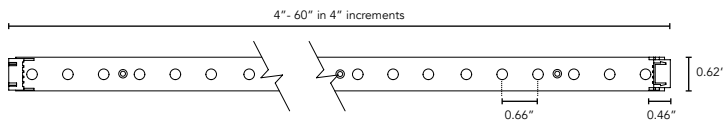

PRODUCT SPECIFICATIONS:

	LED SPACING	COLOR OPTION	OPTIC	TRANSFORMER PRIMARY VOLTAGE	LOCATION	MOUNTING
AC-100	<p>1 18 per Lft</p> <p>2 36 per Lft (Not Available with 120°)</p>	<p>3000K</p> <p>5000K</p> <p>Amber</p> <p>Red</p> <p>Green</p> <p>Blue</p>	<p>20°</p> <p>30° (Amber, red, green, or blue only)</p> <p>50°</p> <p>120°</p>	<p>120V</p> <p>277V</p> <p>Fixture is 24V AC or DC</p>	<p>I Interior-IP50</p> <p>E Exterior-IP65 (Underwater tube only)</p> <p>W Wet-IP68 (Underwater tube only)</p>	<p>T Tube</p> <p>NT No Tube</p> <p>UW1 Underwater Tube 1 strip per tube*</p> <p>UW2 Underwater Tube 2 strips per tube*</p> <p>*UW tube has a separate data sheet.</p>

DIMENSIONS:

Scale: 6"=1'-0"

Plan View

Plain View - In Polycarbonate Tube

Elevation View

Section - No Tube

End Cap

Section - In Tube

AC-100

Solid Color Dimmable LED Light Strips

TECHNICAL SPECIFICATIONS:

WATTAGE	2.5 or 4.8 watts per Lft. for 20° or 50°, 3 or 6 watts per Lft. for 120°
INPUT VOLTAGE	24VDC or 24VAC
CONTROL	Standard magnetic low voltage dimming*
LED SPACING	Per strip 0.5" on center single row or double row
LENGTH	4" increments (white, blue, green), 6" increments (red, amber), allow 1/8" for each end cap and 2" for power feed cable.
TOTAL WIDTH	0.92" (not including tube)
TOTAL HEIGHT IN TUBE	1.08" (including clip)
TOTAL DIAMETER	0.92" (including tube)
COLOR OPTIONS	3000K, 5000K, amber, red, green, blue
MOUNTING	Tube, No Tube, Underwater Tube
AVAILABLE OPTICS	20°, 50°, 120° (30° amber, red, green, blue only)
RATING	IP50 (UW Tube Allows IP68 Use)
COLOR RENDERING INDEX (CRI)	80CRI
ENVIRONMENTAL	Operating temperature--40°F-140°F Ambient(-40°C-60°C)** Storage temperature -40°F-140°F Ambient indoor fixtures operation limited to =<50% relative humidity